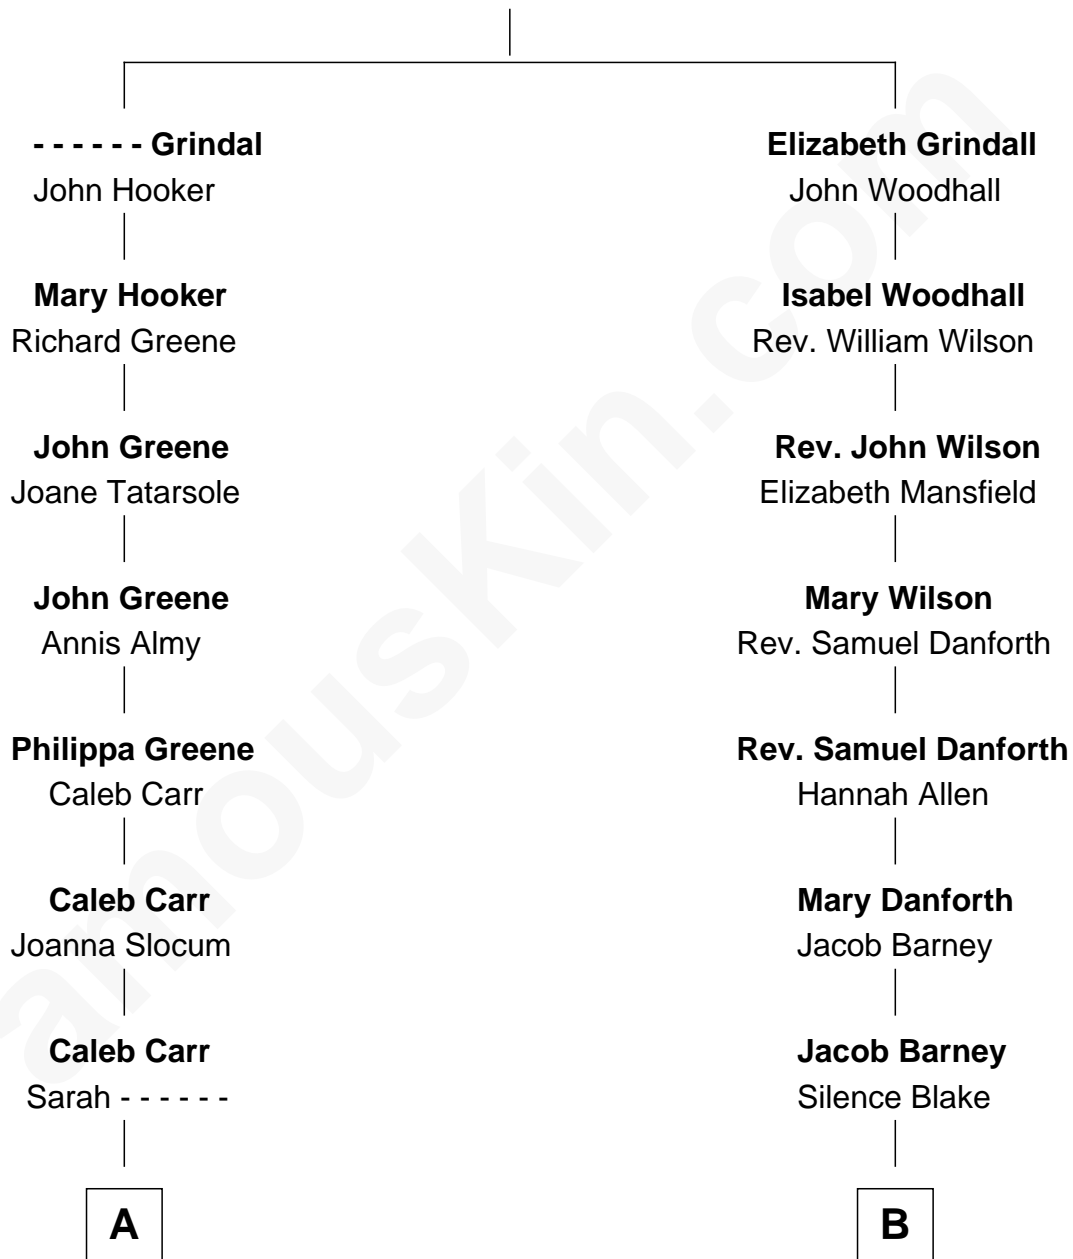

FamousKin.com

Relationship Chart of

Charlie Munger

Vice-Chairman of Berkshire Hathaway

12th cousin 1 time removed of

Sandra Day O'Connor

First Female U.S. Supreme Court Justice

William Grindall

A

Eleazer Carr
Eleanor Stafford

Eleazer Carr
Hannah Hakes

Vienna Carr
Thomas Arnold Rice

Caroline A. Rice
William H. Ingham

Helen Vienna Ingham
Charles W. Russell

Florence V. Russell
Alfred Case Munger

Charlie Munger
Vice-Chairman of Berkshire Hathaway