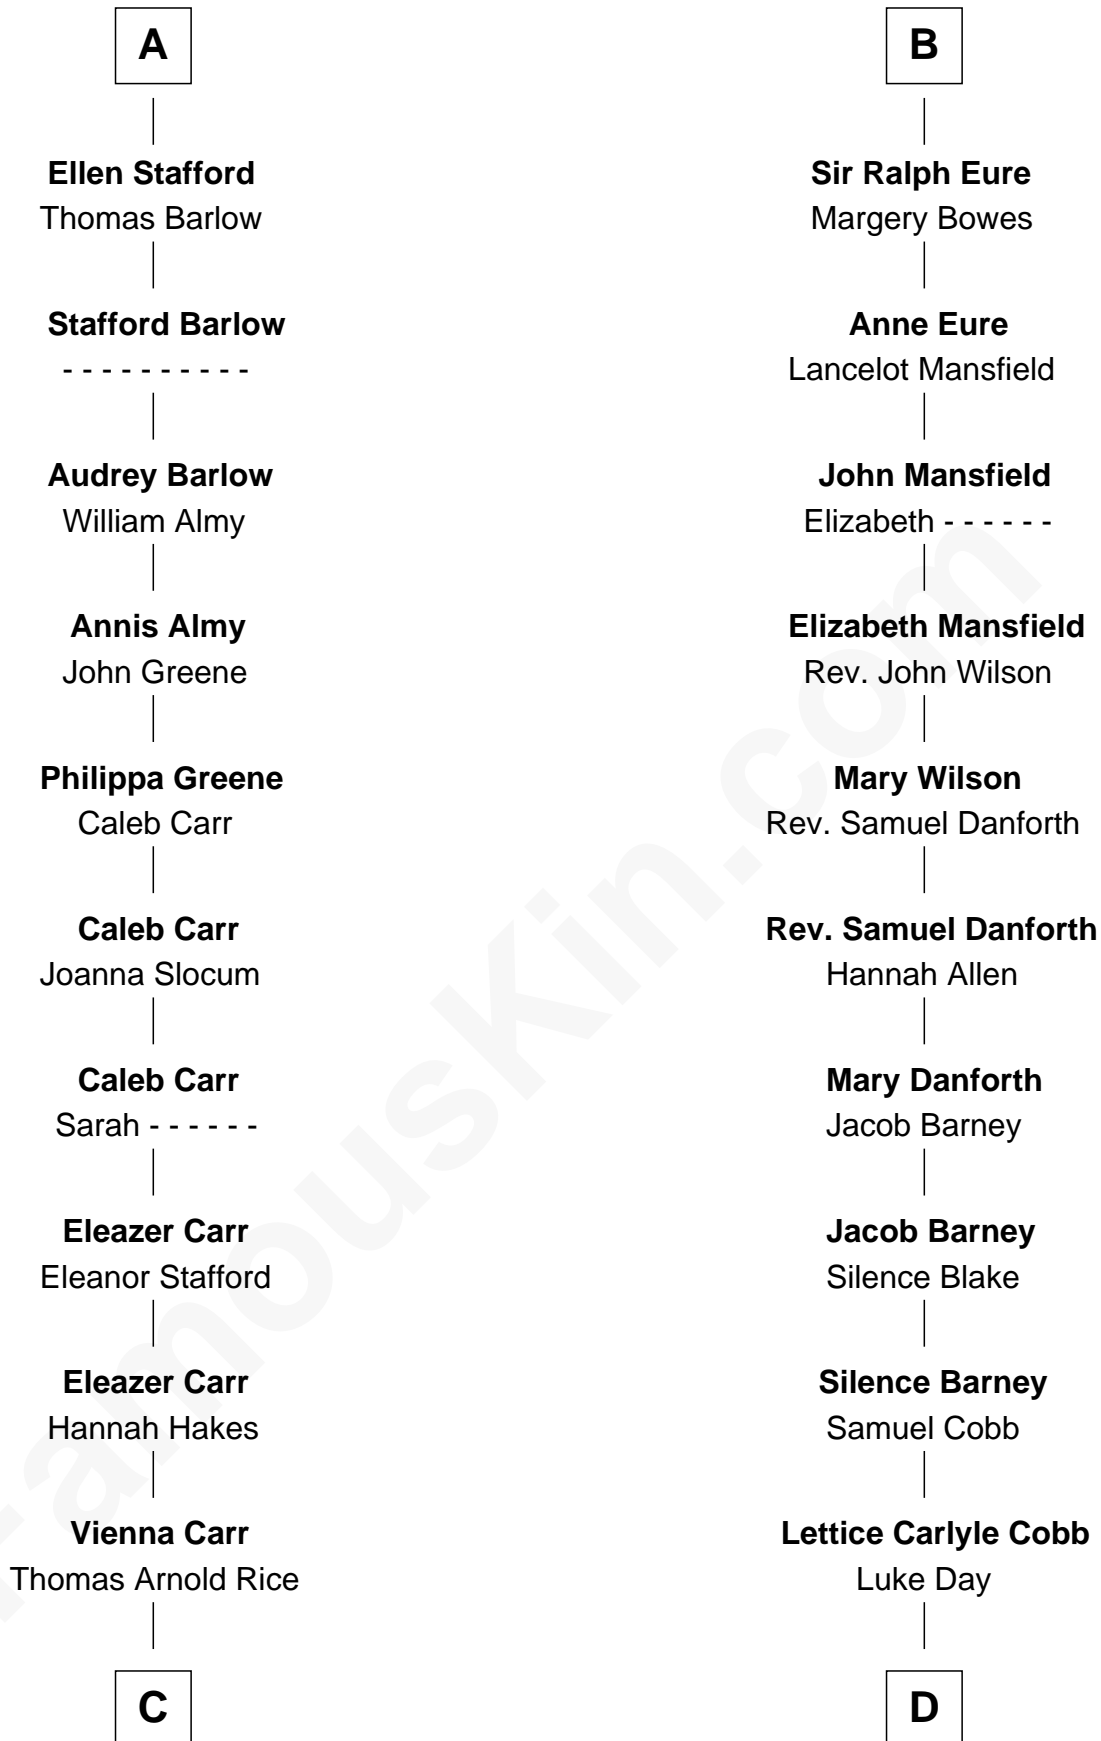

# FamousKin.com Relationship Chart of

**Charlie Munger**

*Vice-Chairman of Berkshire Hathaway*

20th cousin of

**Sandra Day O'Connor**

*First Female U.S. Supreme Court Justice*

**C**

**Caroline A. Rice**  
William H. Ingham

**Helen Vienna Ingham**  
Charles W. Russell

**Florence V. Russell**  
Alfred Case Munger

**Charlie Munger**  
*Vice-Chairman of Berkshire Hathaway*

**D**

**Hollis Day**  
Eliza L. Flanders

**Henry Clay Day**  
Alice Edith Hilton

**Henry R. Day**  
Ada Mae Wilkey

**Sandra Day O'Connor**  
*U.S. Supreme Court Justice*