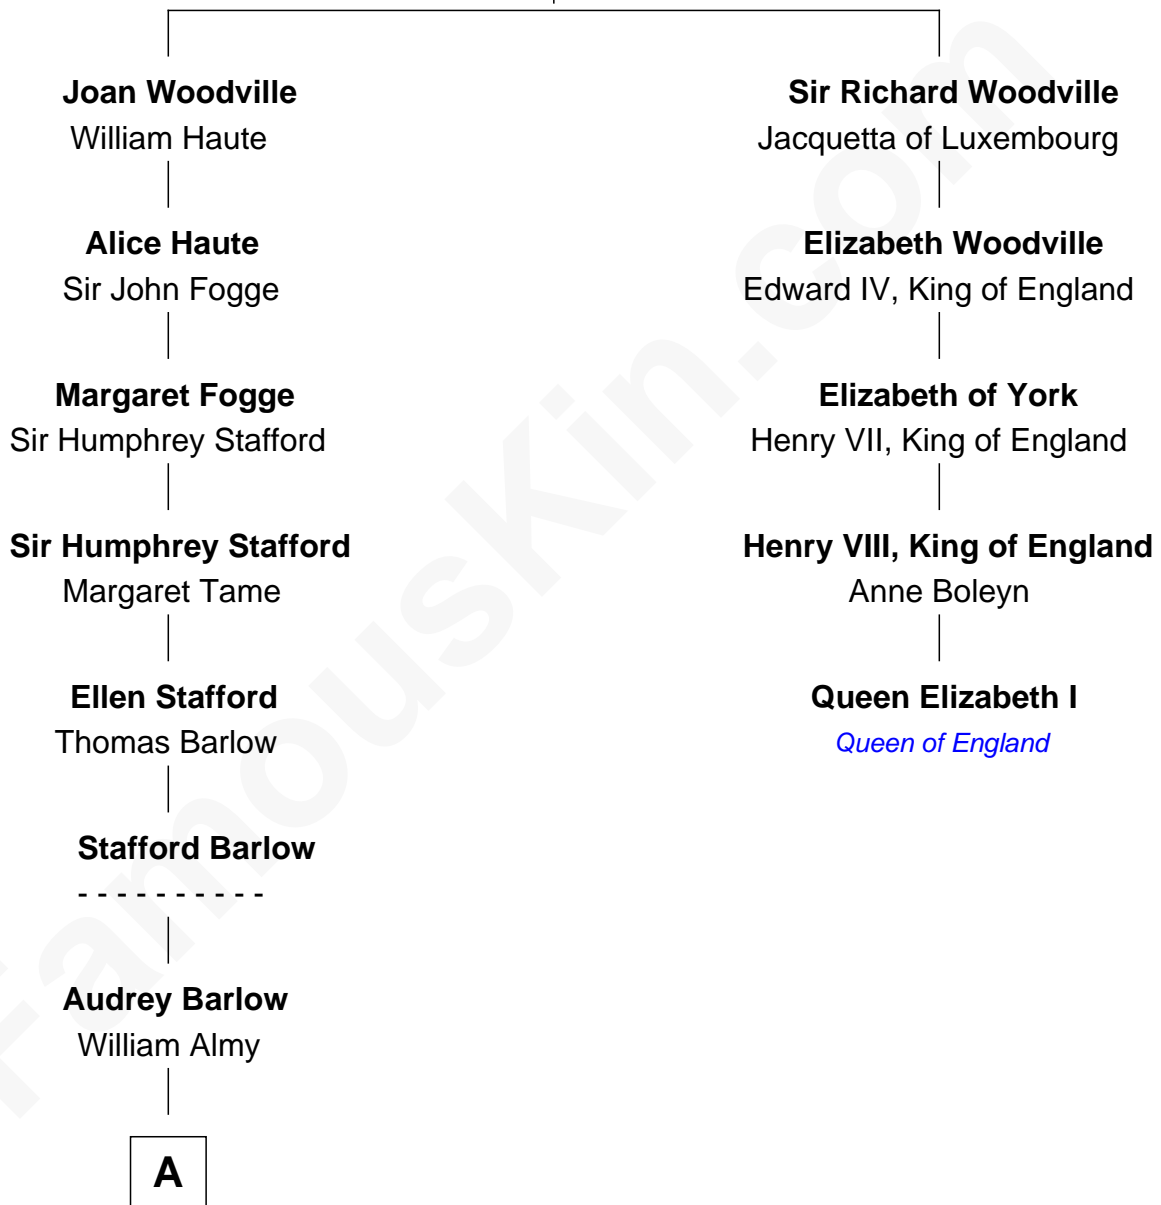

FamousKin.com Relationship Chart of

Charlie Munger

Vice-Chairman of Berkshire Hathaway

4th cousin 13 times removed of

Queen Elizabeth I

Queen of England

Richard Woodville

Joan Bedlisgate

A

Annis Almy
John Greene

Philippa Greene
Caleb Carr

Caleb Carr
Joanna Slocum

Caleb Carr
Sarah - - - - -

Eleazer Carr
Eleanor Stafford

Eleazer Carr
Hannah Hakes

Vienna Carr
Thomas Arnold Rice