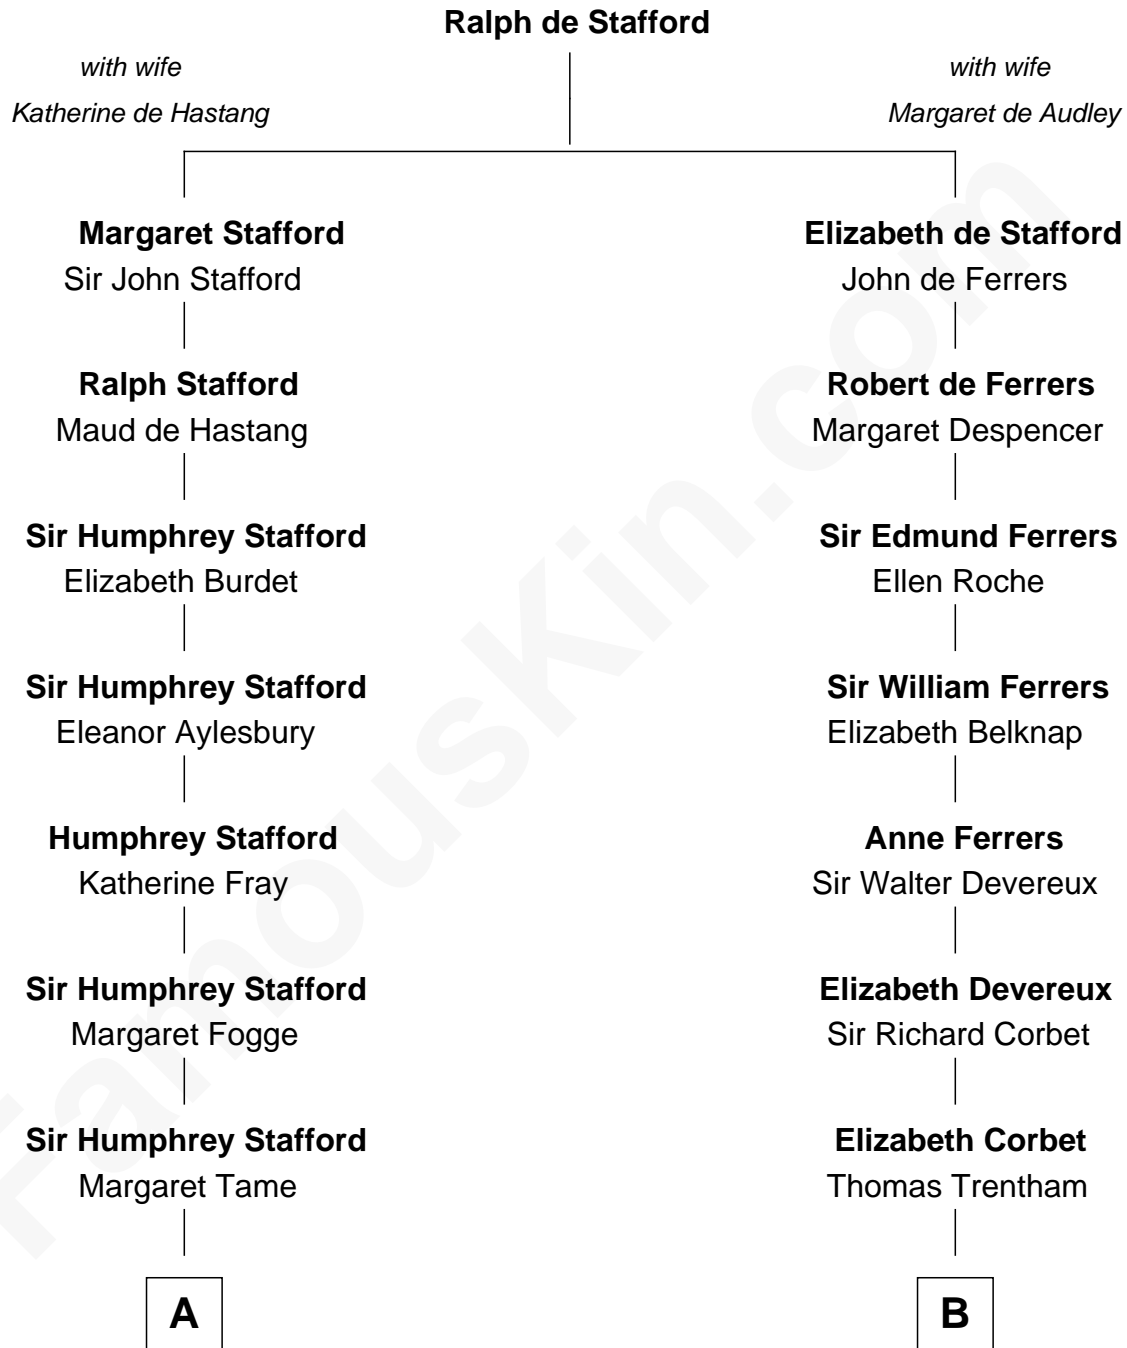

FamousKin.com

Relationship Chart of

Charlie Munger

Vice-Chairman of Berkshire Hathaway

20th cousin 1 time removed of

Christopher Reeve

Movie Actor

C