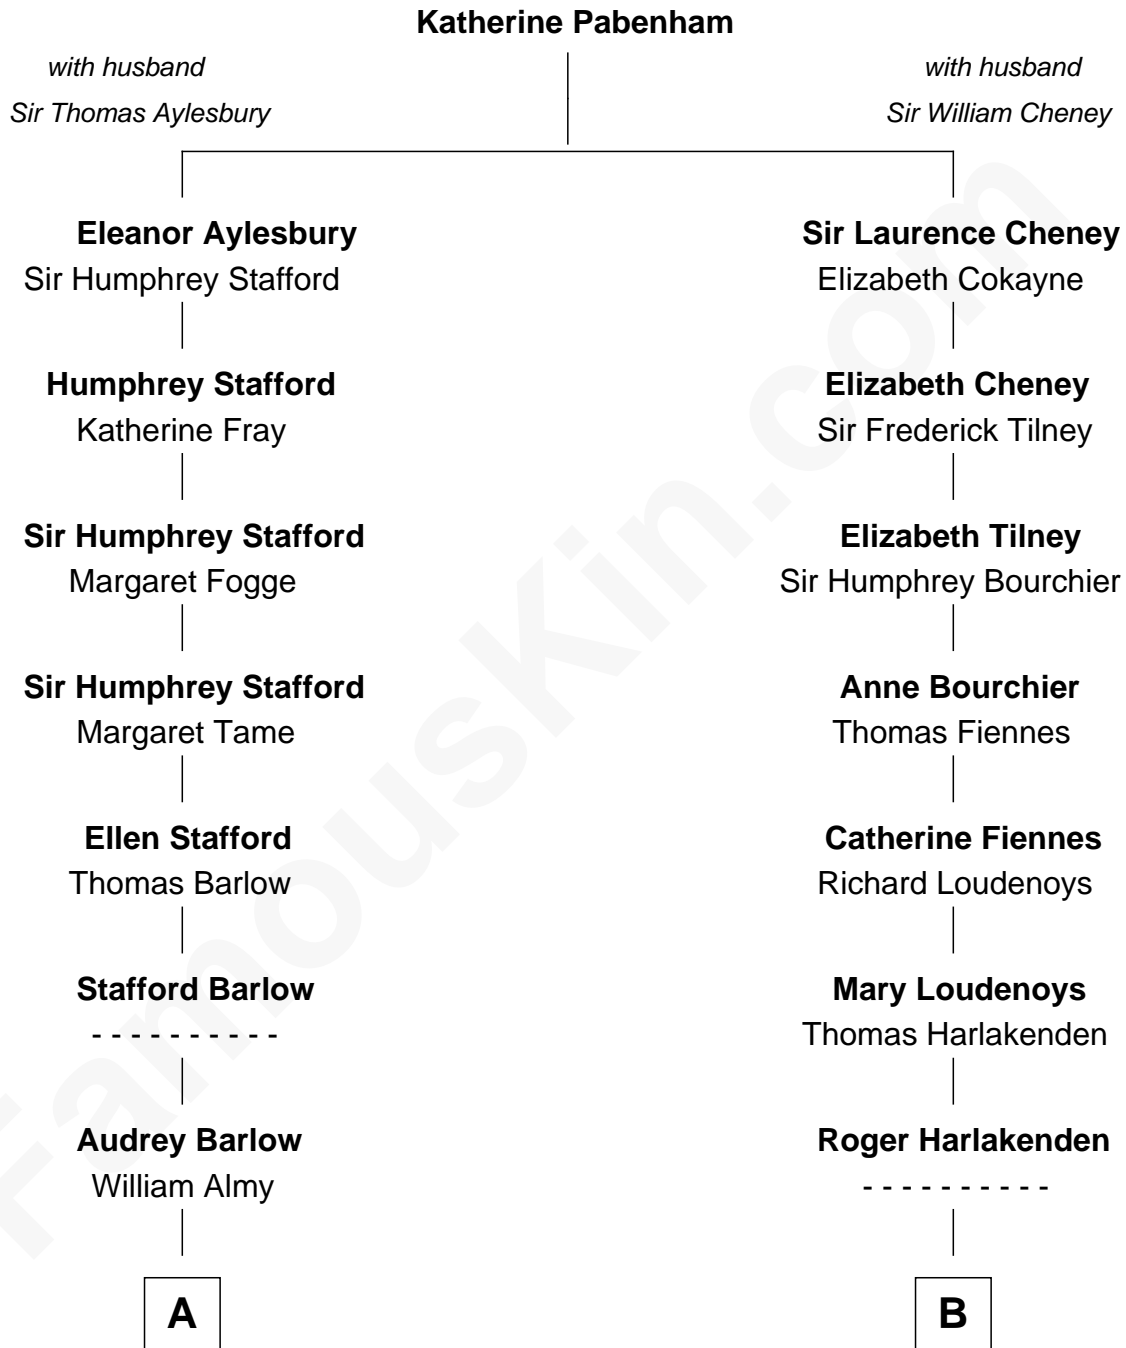

FamousKin.com Relationship Chart of

Charlie Munger

Vice-Chairman of Berkshire Hathaway

17th cousin 2 times removed of

Anne Baxter

Movie Actress

C

Frank Lloyd Wright

Catherine L. Tobin

Catherine Dorothy Wright

Kenneth Stuart Baxter

Anne Baxter

Movie Actress

FamousKin.com