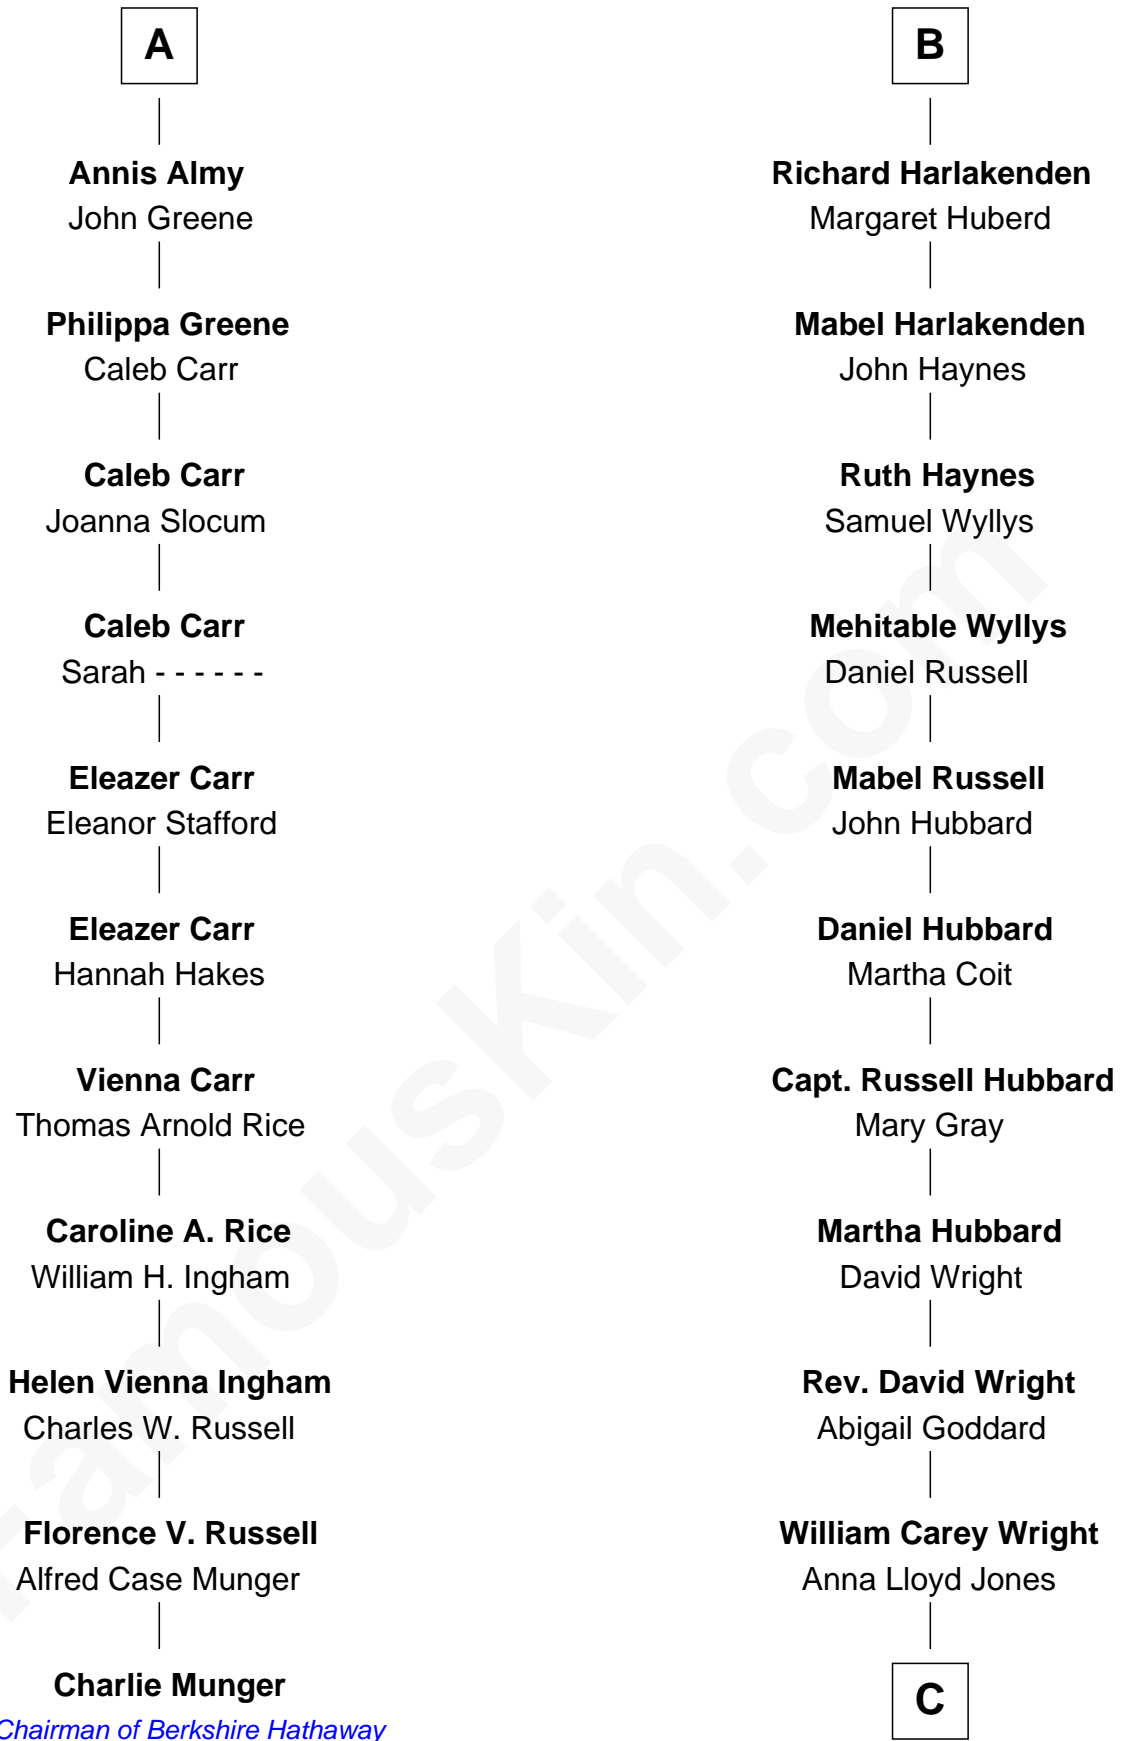

FamousKin.com Relationship Chart of

Charlie Munger

Vice-Chairman of Berkshire Hathaway

17th cousin 2 times removed of

Anne Baxter

Movie Actress

C

Frank Lloyd Wright

Catherine L. Tobin

Catherine Dorothy Wright

Kenneth Stuart Baxter

Anne Baxter

Movie Actress

FamousKin.com