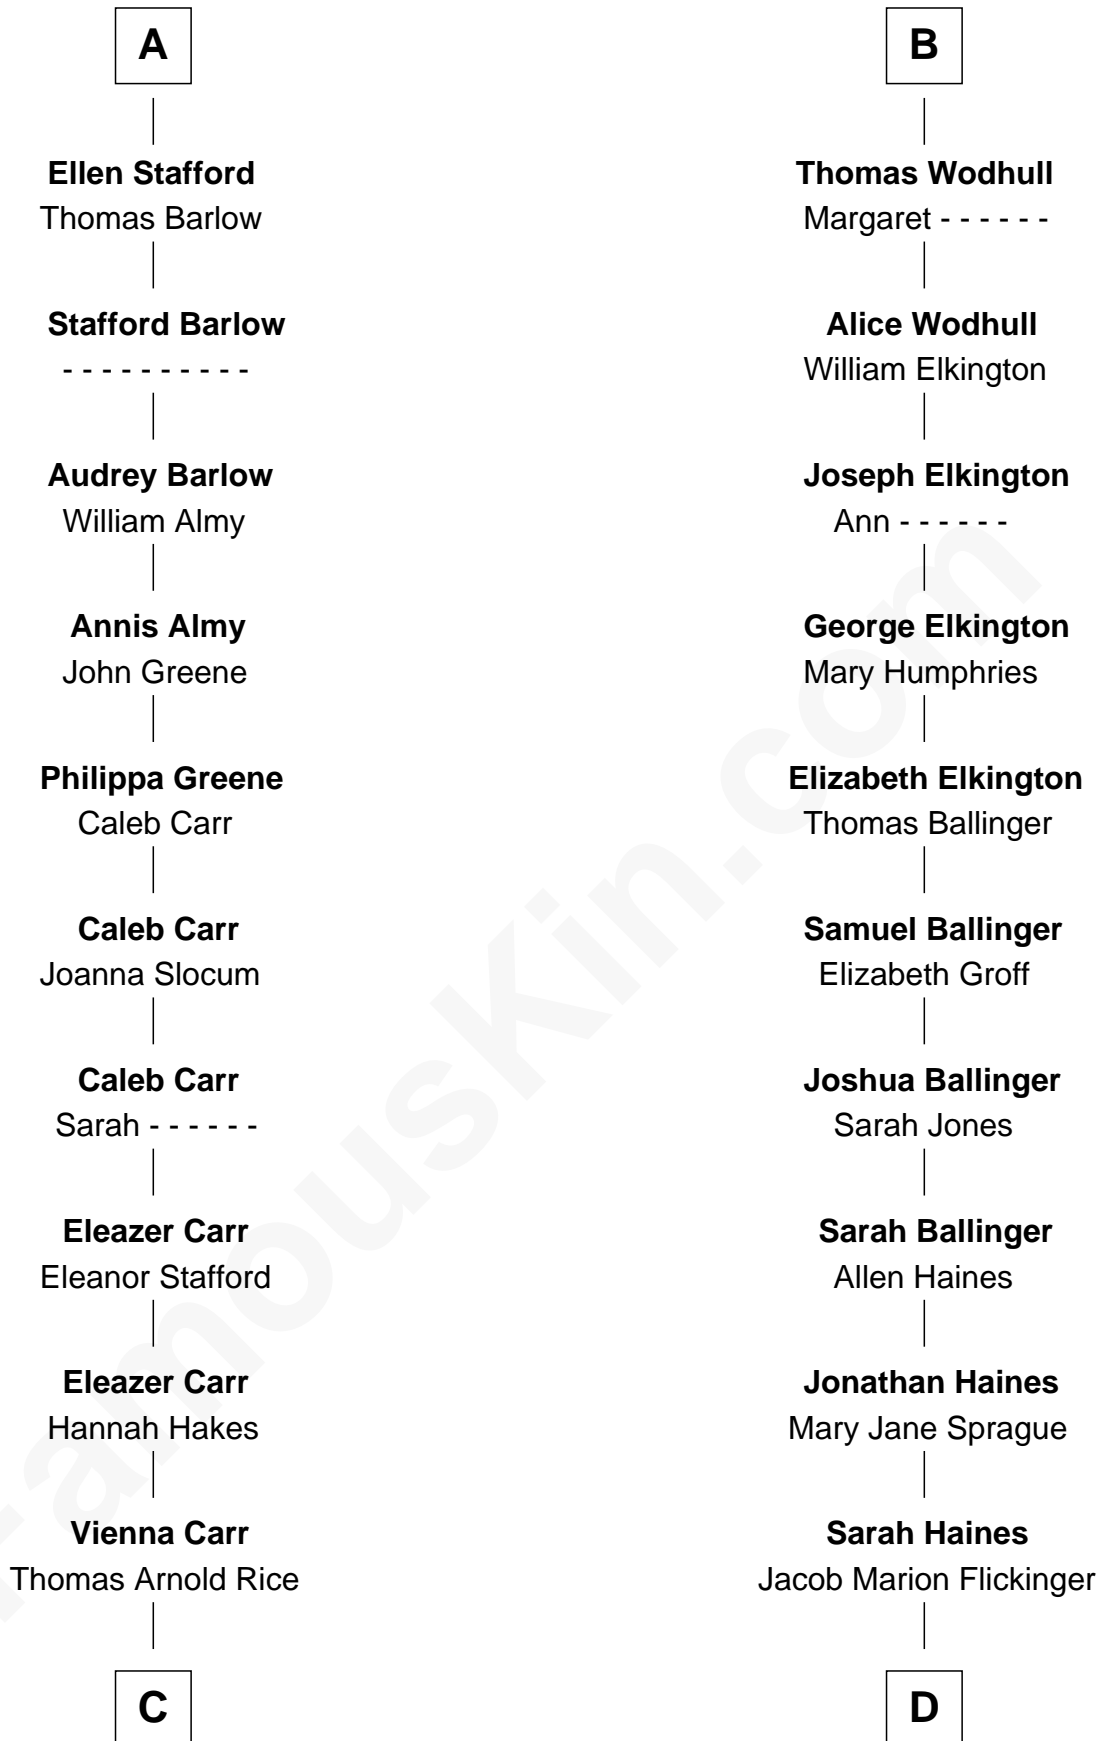

## Relationship Chart of

### Charlie Munger

*Vice-Chairman of Berkshire Hathaway*

19th cousin 1 time removed of

### Barbara (Pierce) Bush

*First Lady of President George H.W. Bush*

**Sir Warin Trussell**  
Maud de St. Philibert

**C**

**Caroline A. Rice**  
William H. Ingham

**Helen Vienna Ingham**  
Charles W. Russell

**Florence V. Russell**  
Alfred Case Munger

**Charlie Munger**  
*Vice-Chairman of Berkshire Hathaway*

**D**

**Lulu Dell Flickinger**  
James Edgar Robinson

**Pauline Robinson**  
Marvin Pierce

**Barbara (Pierce) Bush**  
*First Lady of George H.W. Bush*