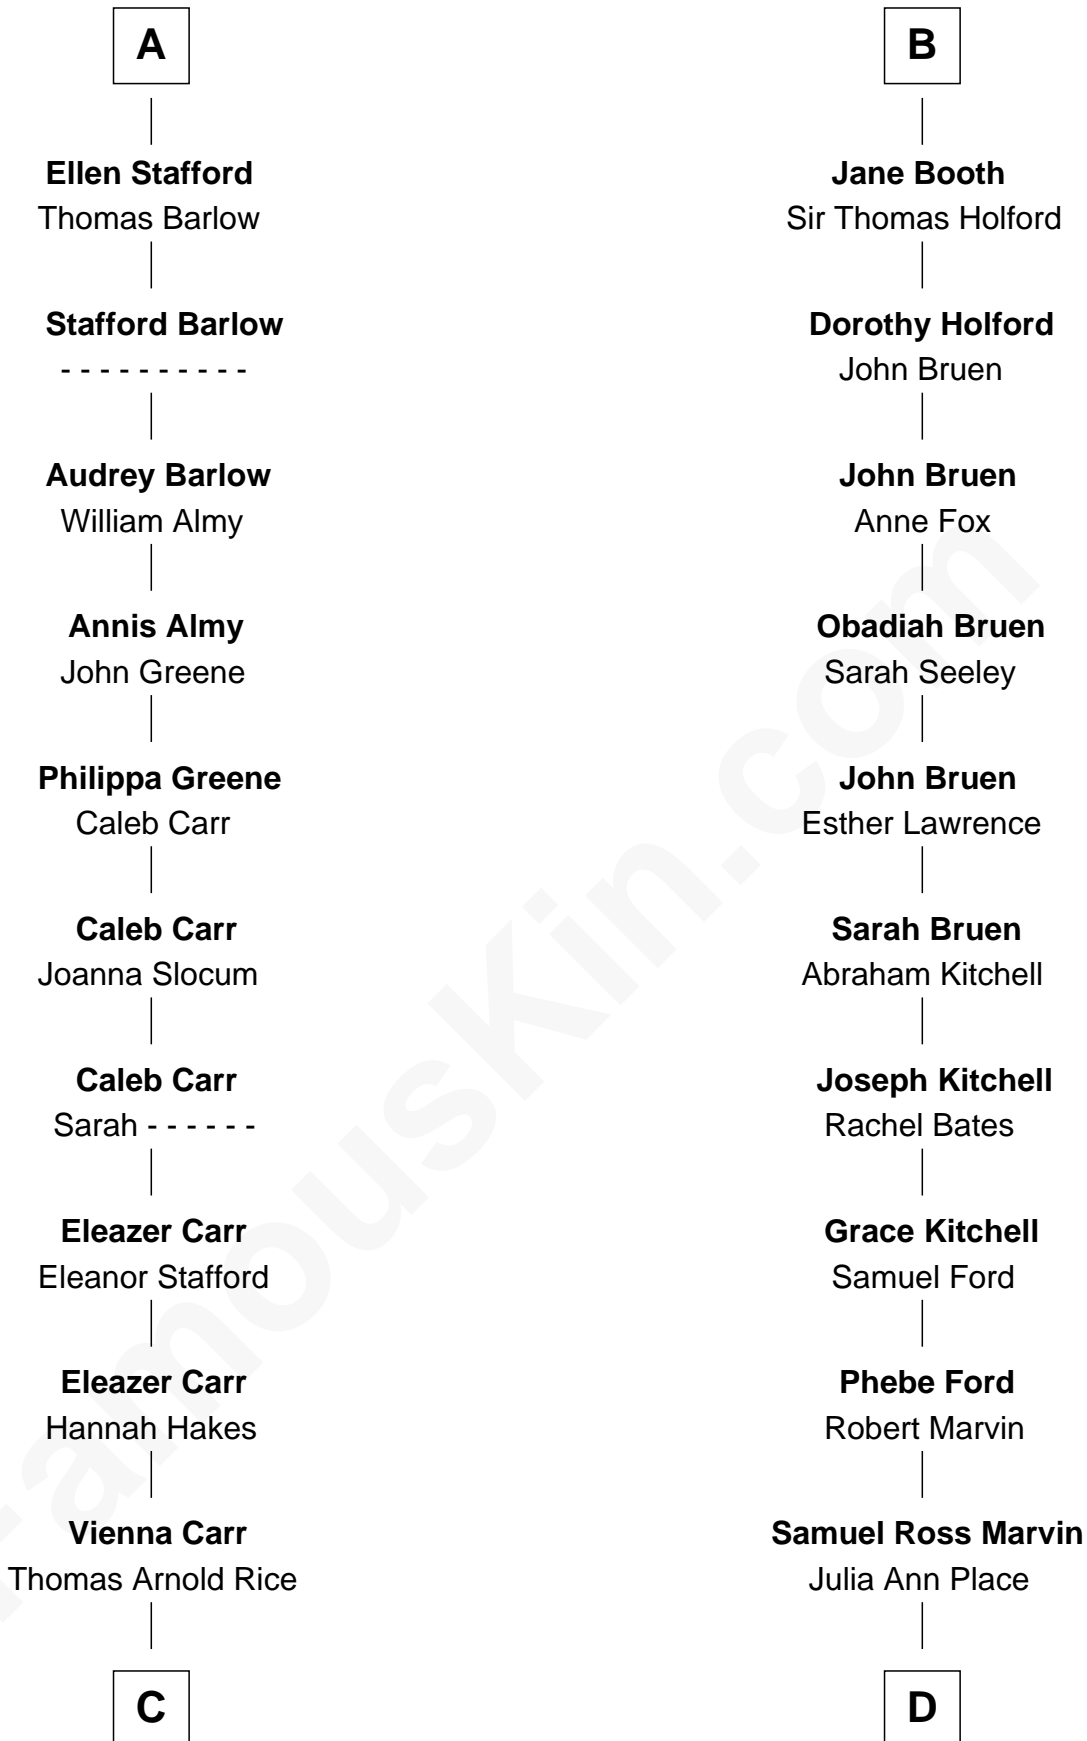

FamousKin.com Relationship Chart of

Charlie Munger

Vice-Chairman of Berkshire Hathaway

20th cousin of

Barbara (Pierce) Bush

First Lady of President George H.W. Bush

C

Caroline A. Rice
William H. Ingham

Helen Vienna Ingham
Charles W. Russell

Florence V. Russell
Alfred Case Munger

Charlie Munger
Vice-Chairman of Berkshire Hathaway

D

Jerome Place Marvin
Martha Ann Stokes

Mabel Marvin
Scott Pierce

Marvin Pierce
Pauline Robinson

Barbara (Pierce) Bush
First Lady of George H.W. Bush