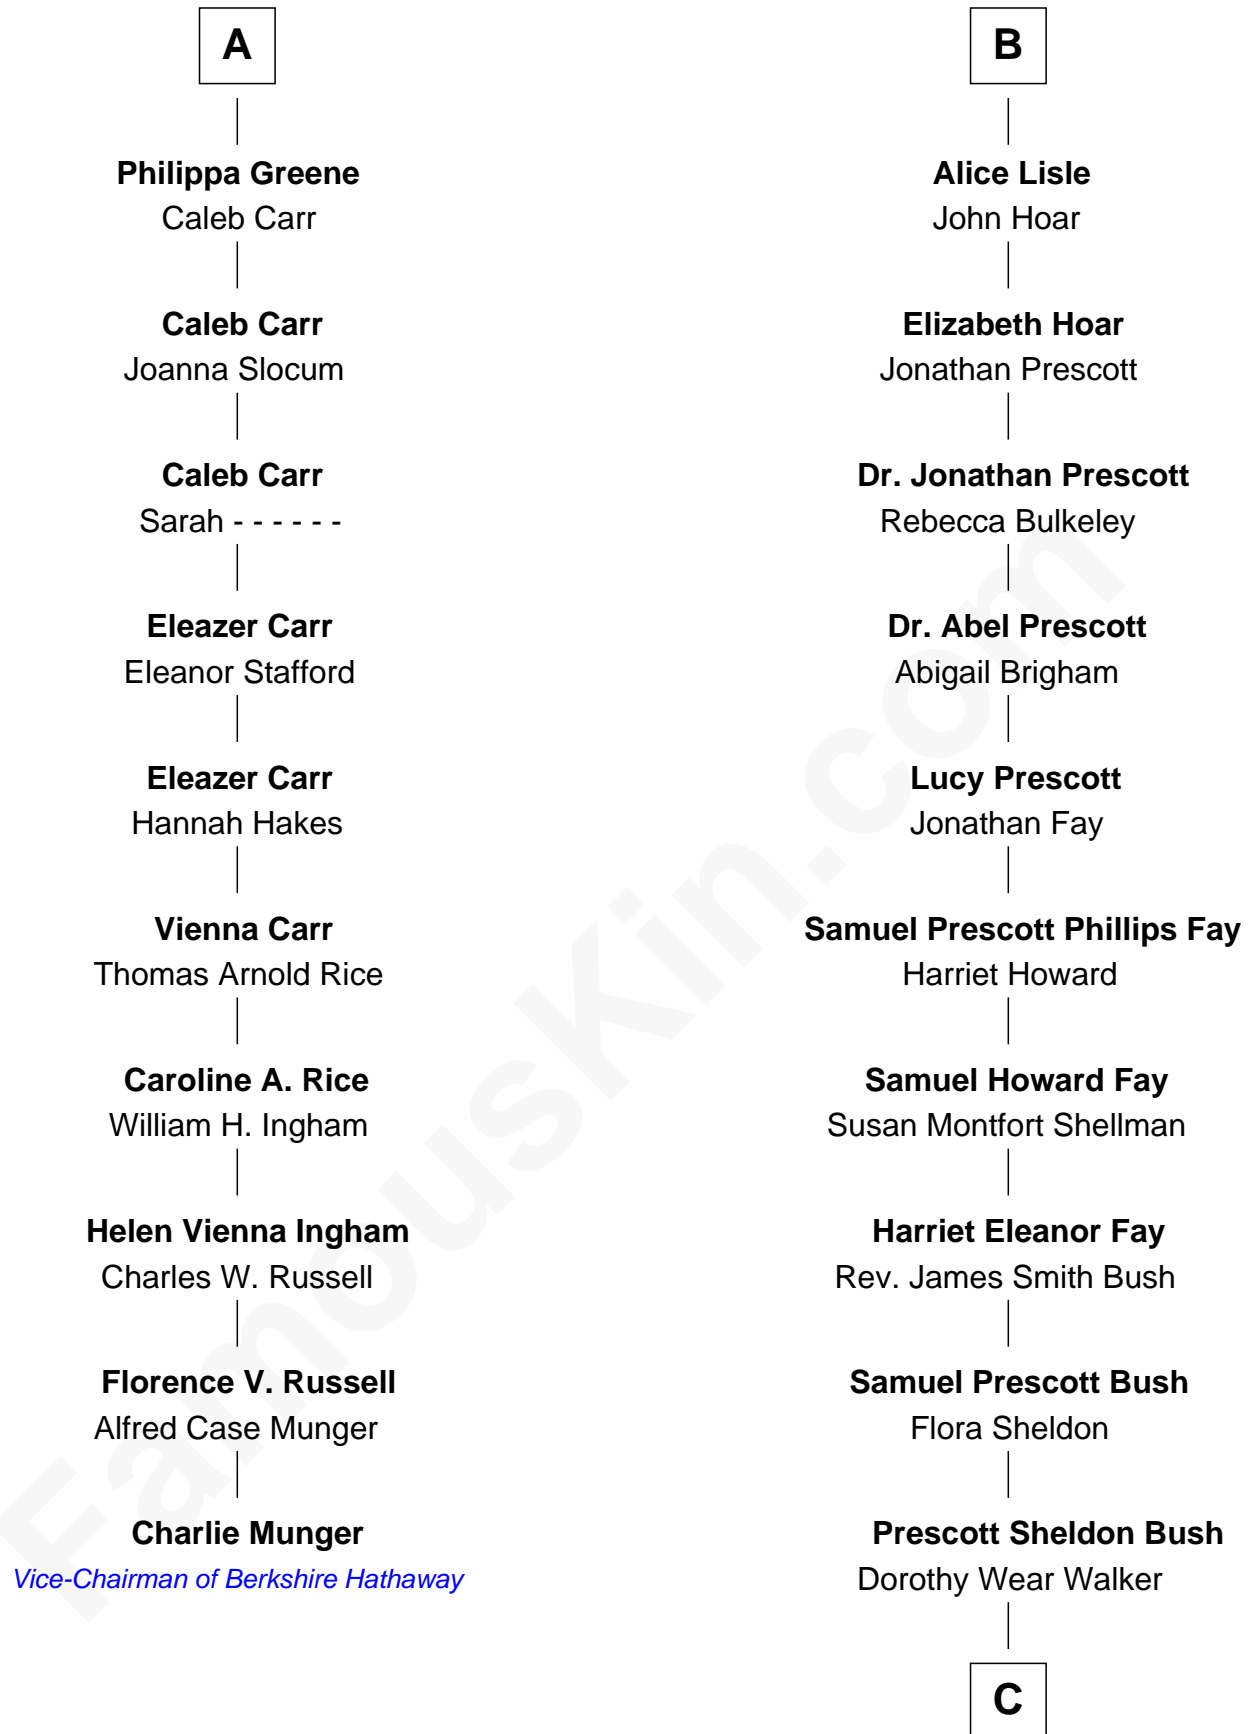

## Relationship Chart of

### Charlie Munger

*Vice-Chairman of Berkshire Hathaway*

16th cousin 2 times removed of

**George W. Bush**  
*43rd U.S. President*

**Sir Humphrey Stafford**  
Eleanor Aylesbury

C

George Herbert Walker Bush

Barbara Pierce

George W. Bush

*43rd U.S. President*

FamousKin.com