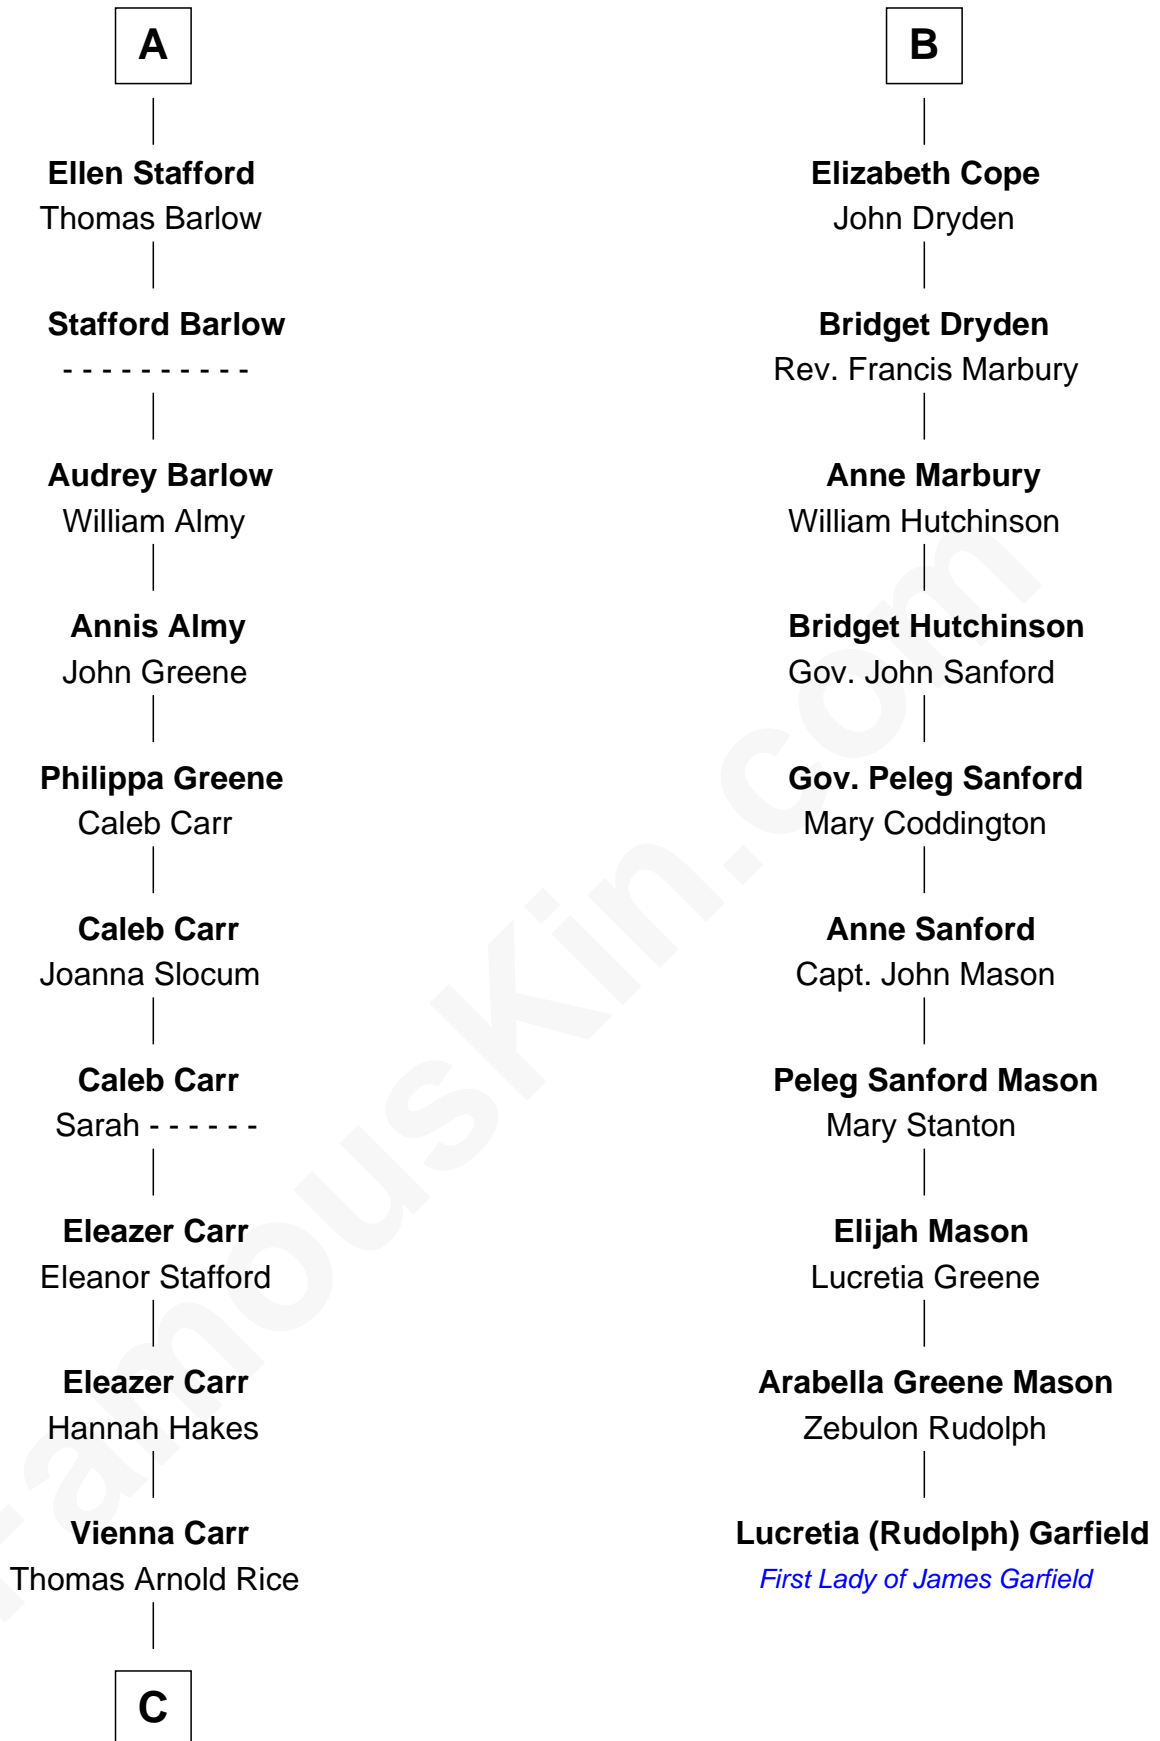

FamousKin.com

Relationship Chart of

Charlie Munger

Vice-Chairman of Berkshire Hathaway

16th cousin 4 times removed of

Lucretia (Rudolph) Garfield

First Lady of President James Garfield

Ralph de Stafford

A

Elizabeth de Stafford

John de Ferrers

Robert de Ferrers

Margaret Despencer

Phillippa Ferrers

Sir Thomas Greene

Elizabeth Greene

William Raleigh

Sir Edward Raleigh

Margaret Verney

Sir Edward Raleigh

Anne Chamberlayne

Bridget Raleigh

Sir John Cope

B

C

—
Caroline A. Rice
William H. Ingham

—
Helen Vienna Ingham
Charles W. Russell

—
Florence V. Russell
Alfred Case Munger

—
Charlie Munger
Vice-Chairman of Berkshire Hathaway