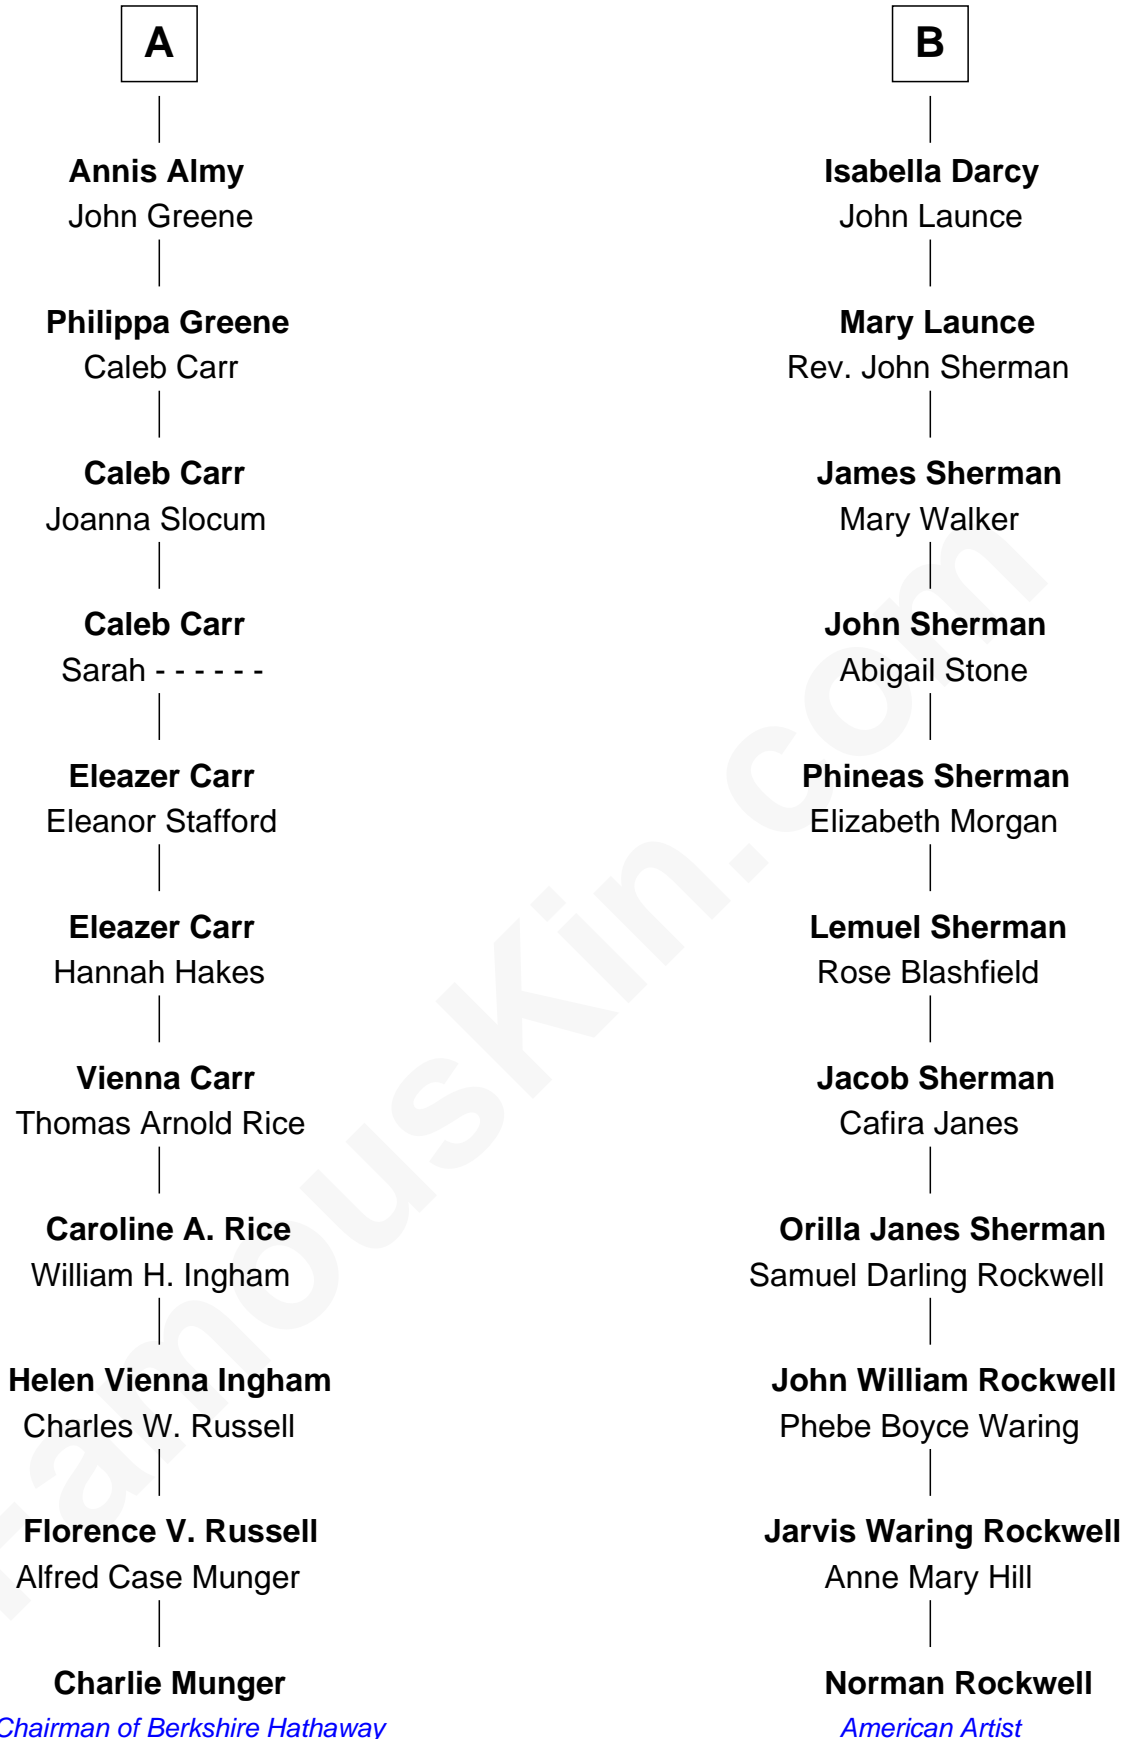

FamousKin.com Relationship Chart of

Charlie Munger

Vice-Chairman of Berkshire Hathaway

17th cousin of

Norman Rockwell

American Artist

Katherine Pabenham

with husband
Sir Thomas Aylesbury

with husband
Sir William Cheney

Eleanor Aylesbury
Sir Humphrey Stafford

Sir Laurence Cheney
Elizabeth Cokayne

Humphrey Stafford
Katherine Fray

Elizabeth Cheney
Sir Frederick Tilney

Sir Humphrey Stafford
Margaret Fogge

Elizabeth Tilney
Sir Humphrey Bouchier

Sir Humphrey Stafford
Margaret Tame

Margaret Bouchier
Sir Thomas Bryan

Ellen Stafford
Thomas Barlow

Elizabeth Bryan
Sir Nicholas Carew

Stafford Barlow

Mary Carew
Sir Arthur Darcy

Audrey Barlow
William Almy

Sir Edward Darcy
Elizabeth Astley

A

B

Charlie Munger photo by [Nick Webb](#) (CC BY 2.0)