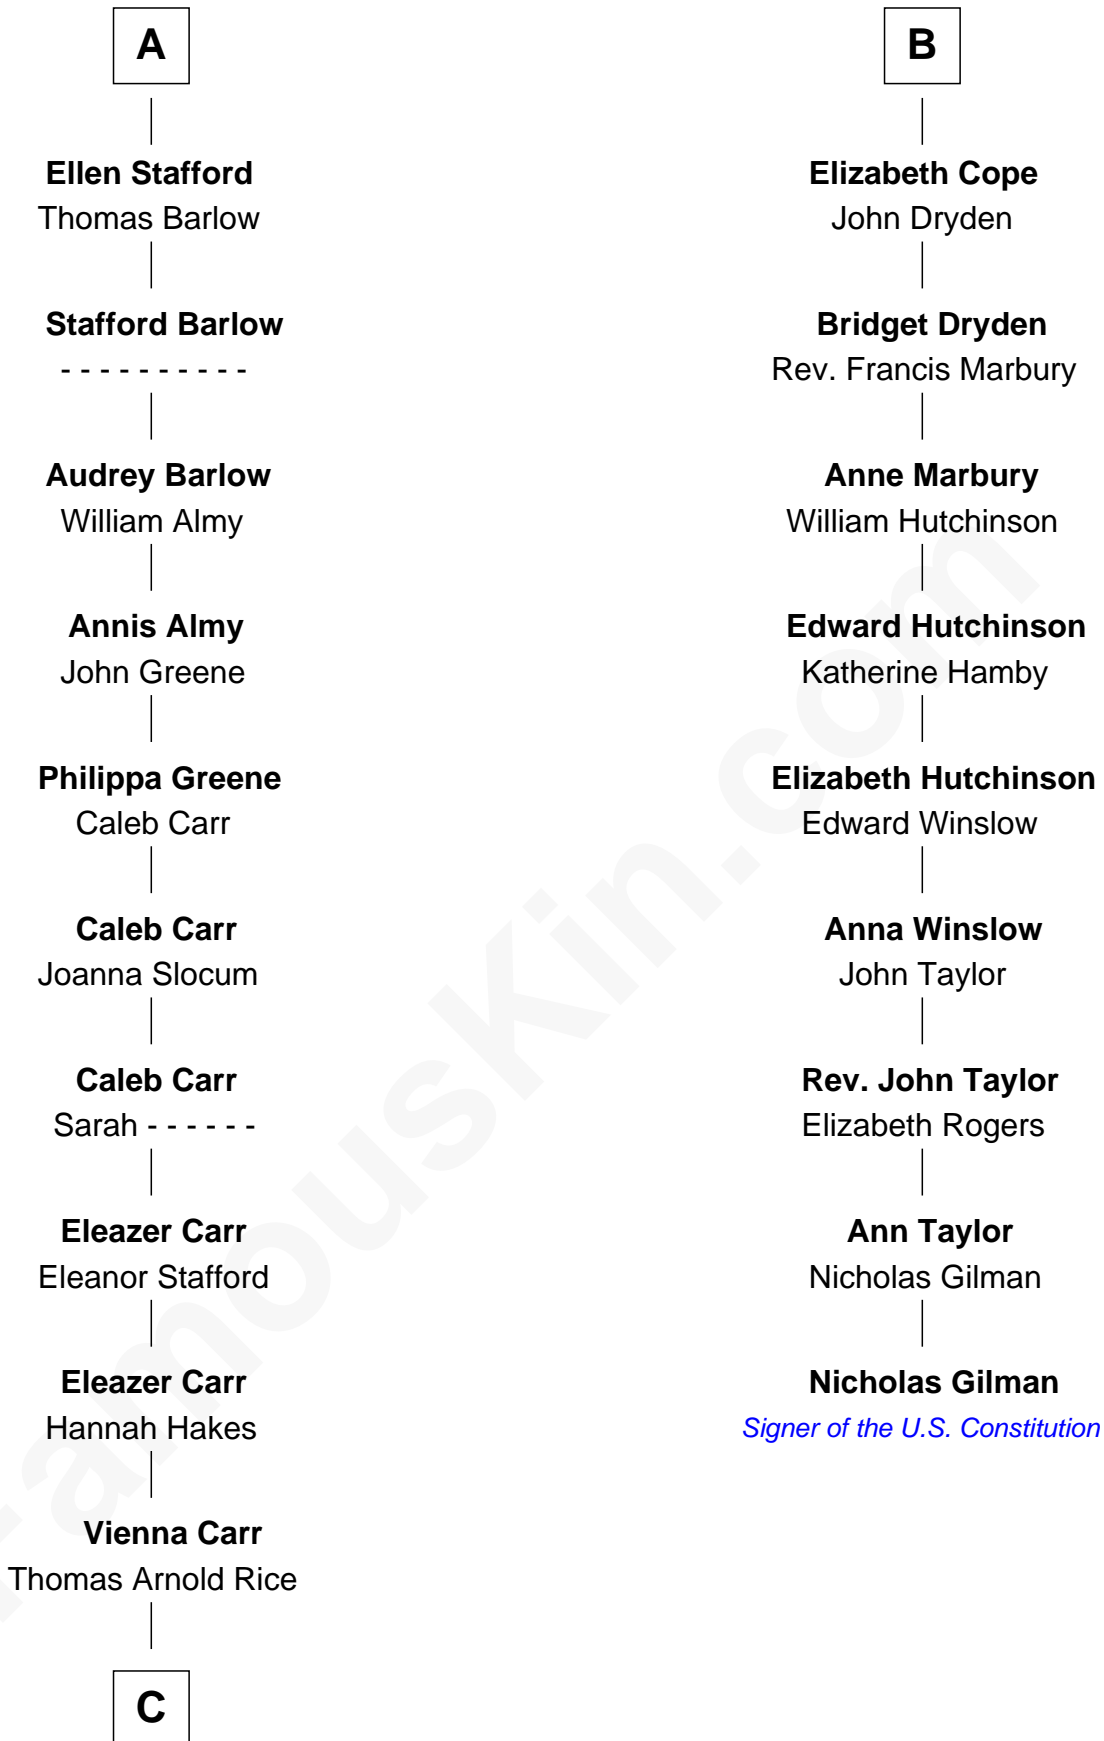

FamousKin.com Relationship Chart of

Charlie Munger

Vice-Chairman of Berkshire Hathaway

15th cousin 5 times removed of

Nicholas Gilman

Signer of the U.S. Constitution

C

Caroline A. Rice
William H. Ingham

Helen Vienna Ingham
Charles W. Russell

Florence V. Russell
Alfred Case Munger

Charlie Munger
Vice-Chairman of Berkshire Hathaway

FamousKin.com