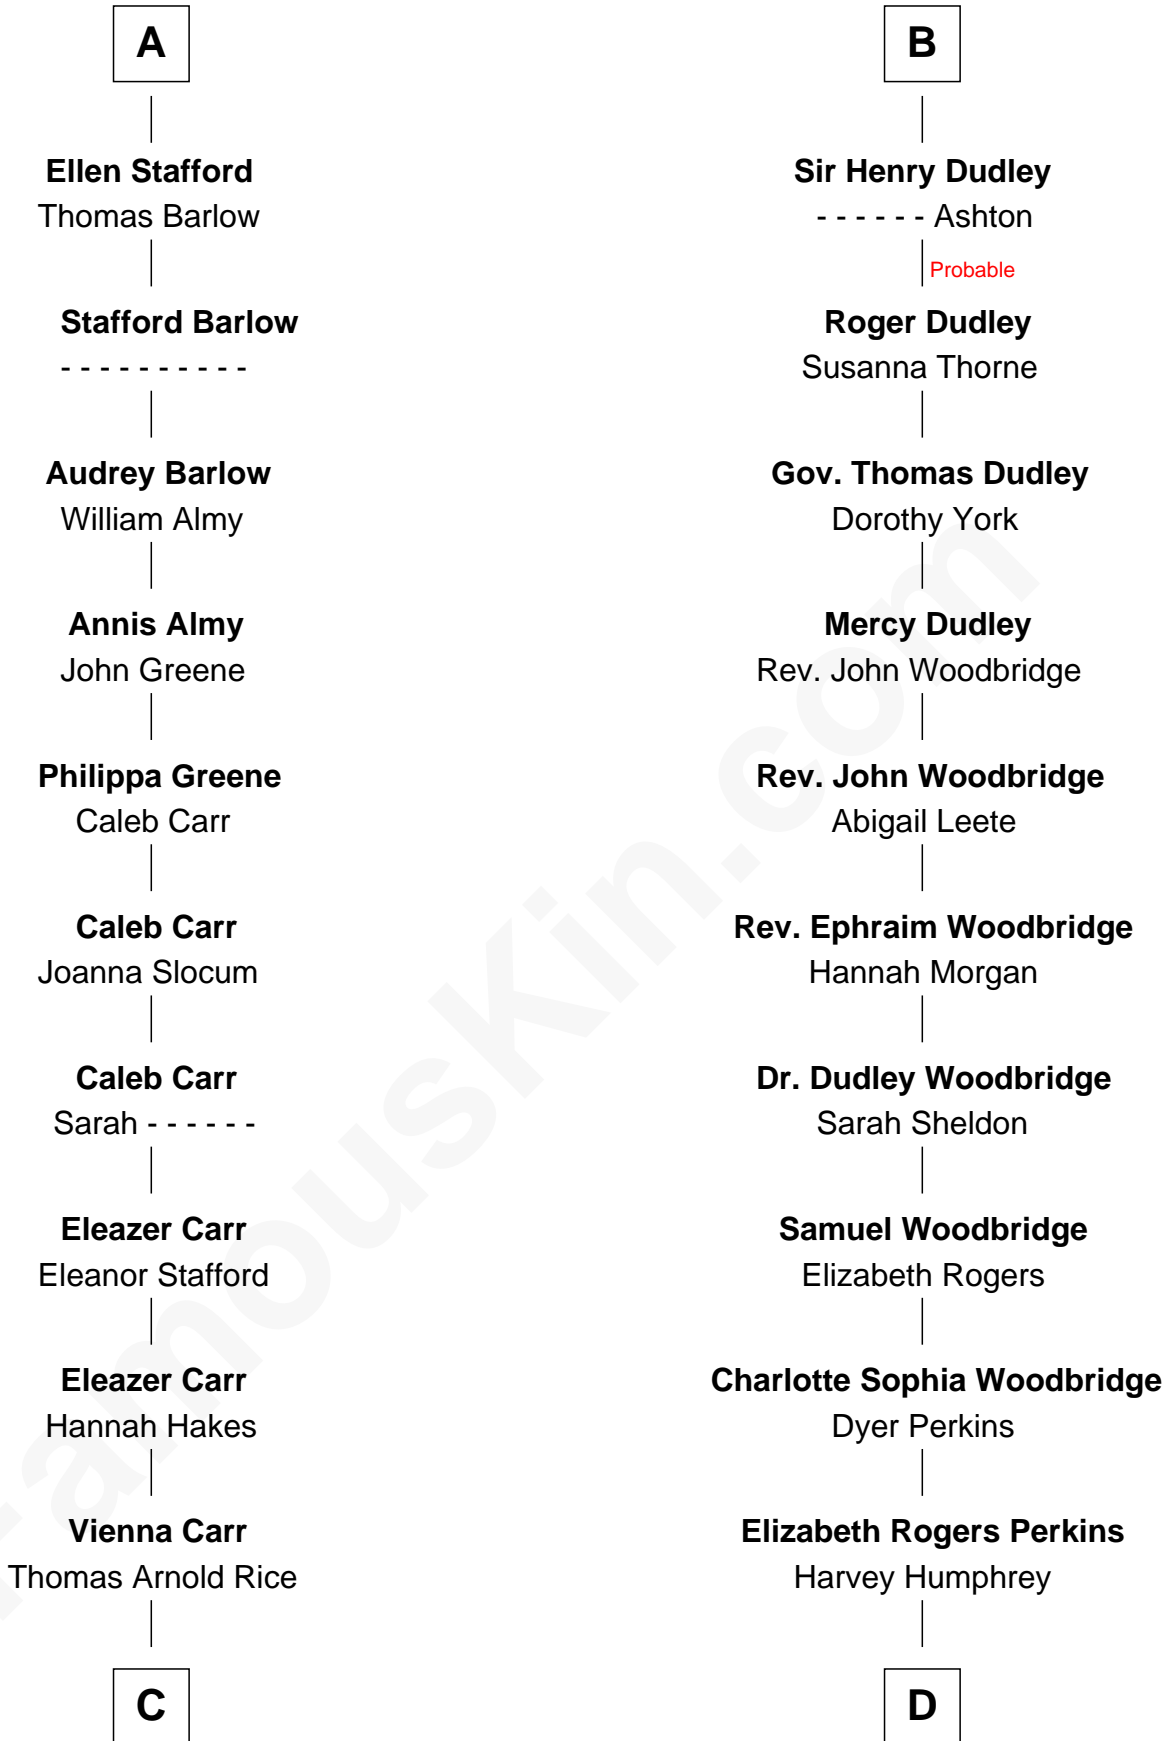

# FamousKin.com Relationship Chart of

**Charlie Munger**

*Vice-Chairman of Berkshire Hathaway*

19th cousin 1 time removed of

**Humphrey Bogart**

*Movie Actor*

**C**

**Caroline A. Rice**  
William H. Ingham

**Helen Vienna Ingham**  
Charles W. Russell

**Florence V. Russell**  
Alfred Case Munger

**Charlie Munger**  
*Vice-Chairman of Berkshire Hathaway*

**D**

**John Perkins Humphrey**  
Frances Dewey Churchill

**Maud Humphrey**  
Dr. Belmont Deforest Bogart

**Humphrey Bogart**  
*Movie Actor*