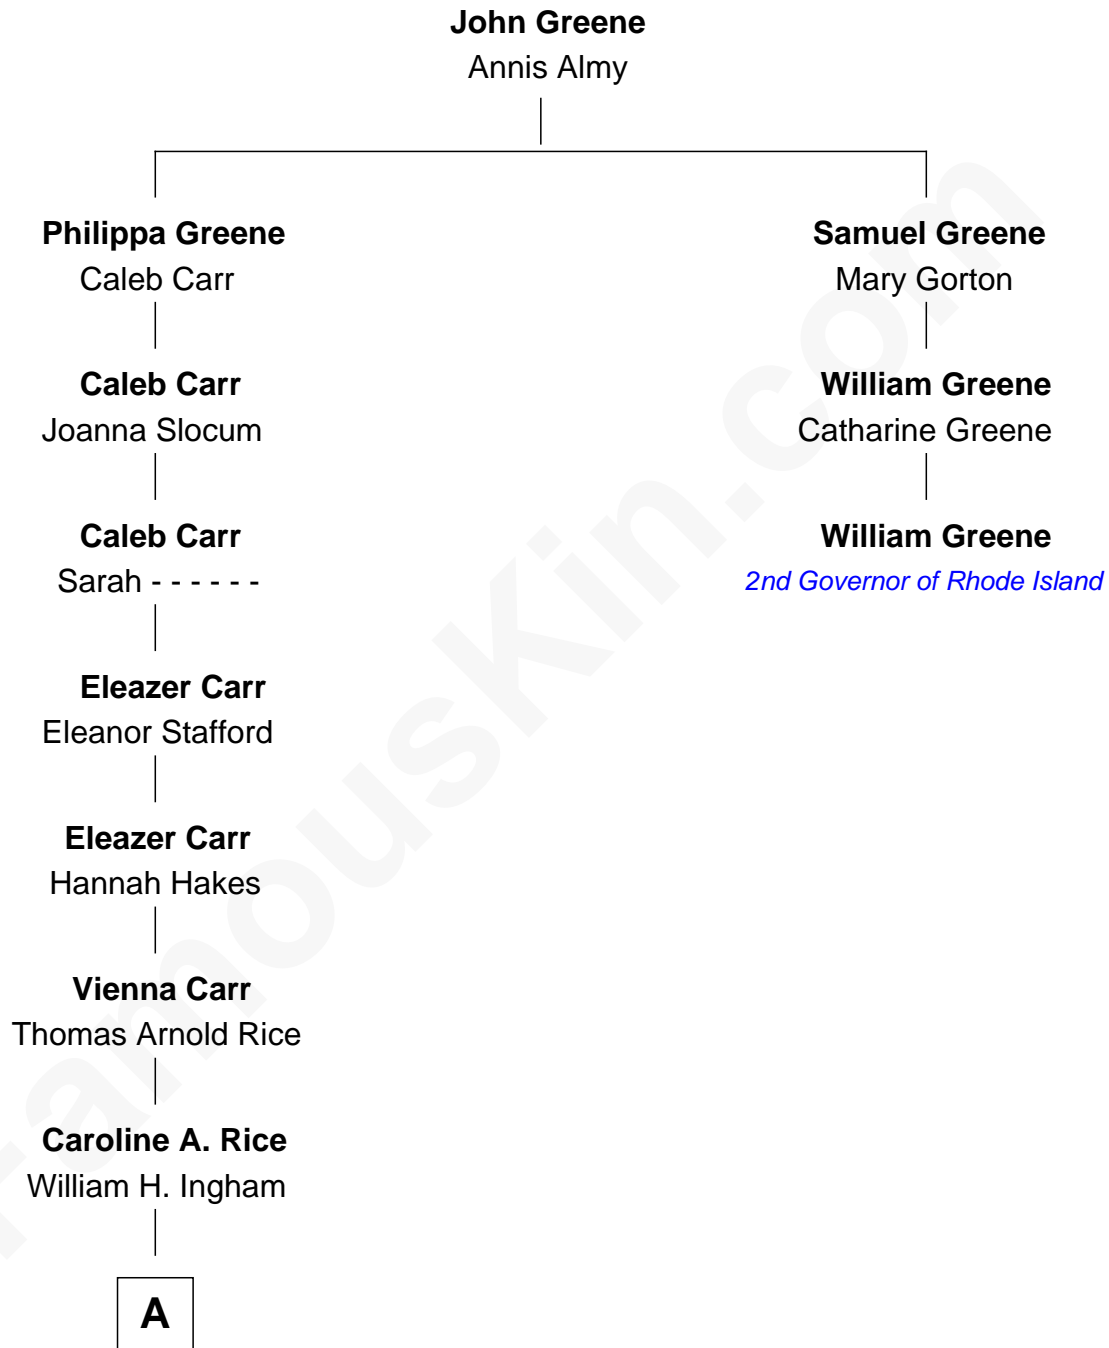

FamousKin.com Relationship Chart of

Charlie Munger

Vice-Chairman of Berkshire Hathaway

2nd cousin 7 times removed of

William Greene

2nd Governor of Rhode Island

A

—
Helen Vienna Ingham

Charles W. Russell

—
Florence V. Russell

Alfred Case Munger

—
Charlie Munger

Vice-Chairman of Berkshire Hathaway