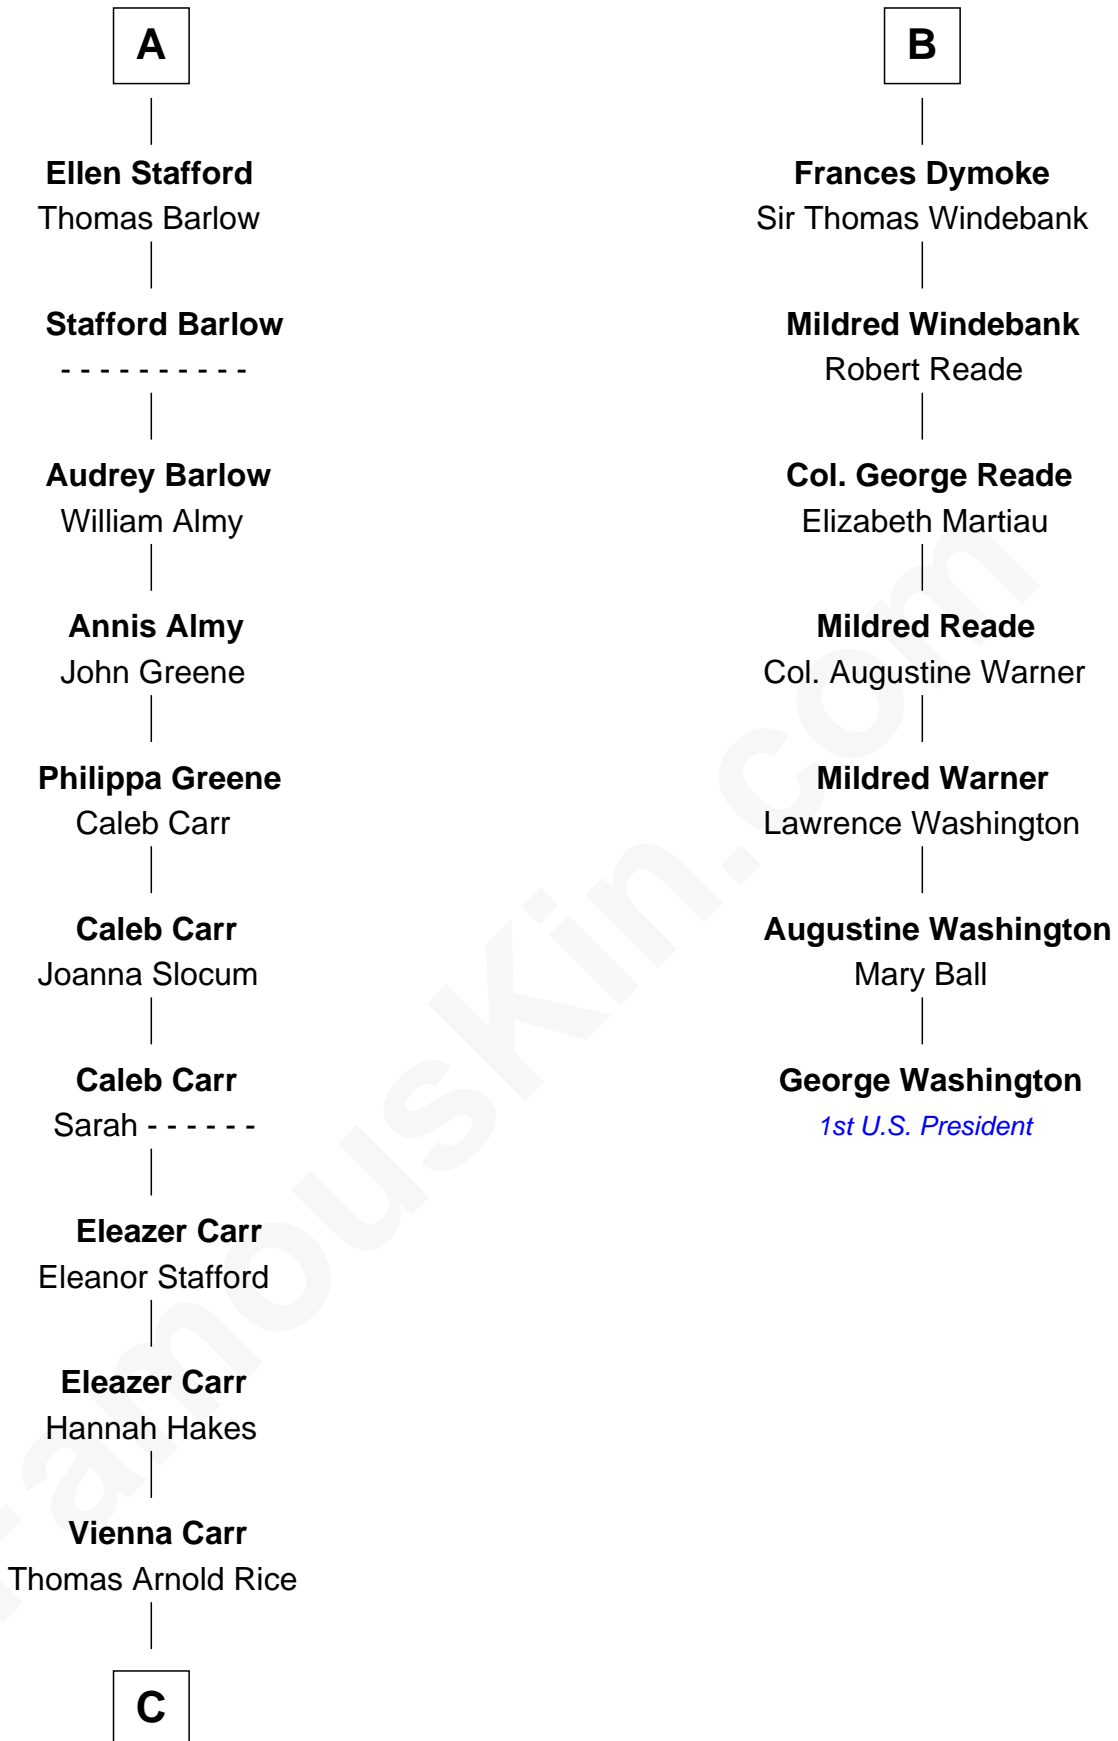

FamousKin.com Relationship Chart of

Charlie Munger

Vice-Chairman of Berkshire Hathaway

13th cousin 7 times removed of

George Washington

1st U.S. President

C

Caroline A. Rice
William H. Ingham

Helen Vienna Ingham
Charles W. Russell

Florence V. Russell
Alfred Case Munger

Charlie Munger
Vice-Chairman of Berkshire Hathaway