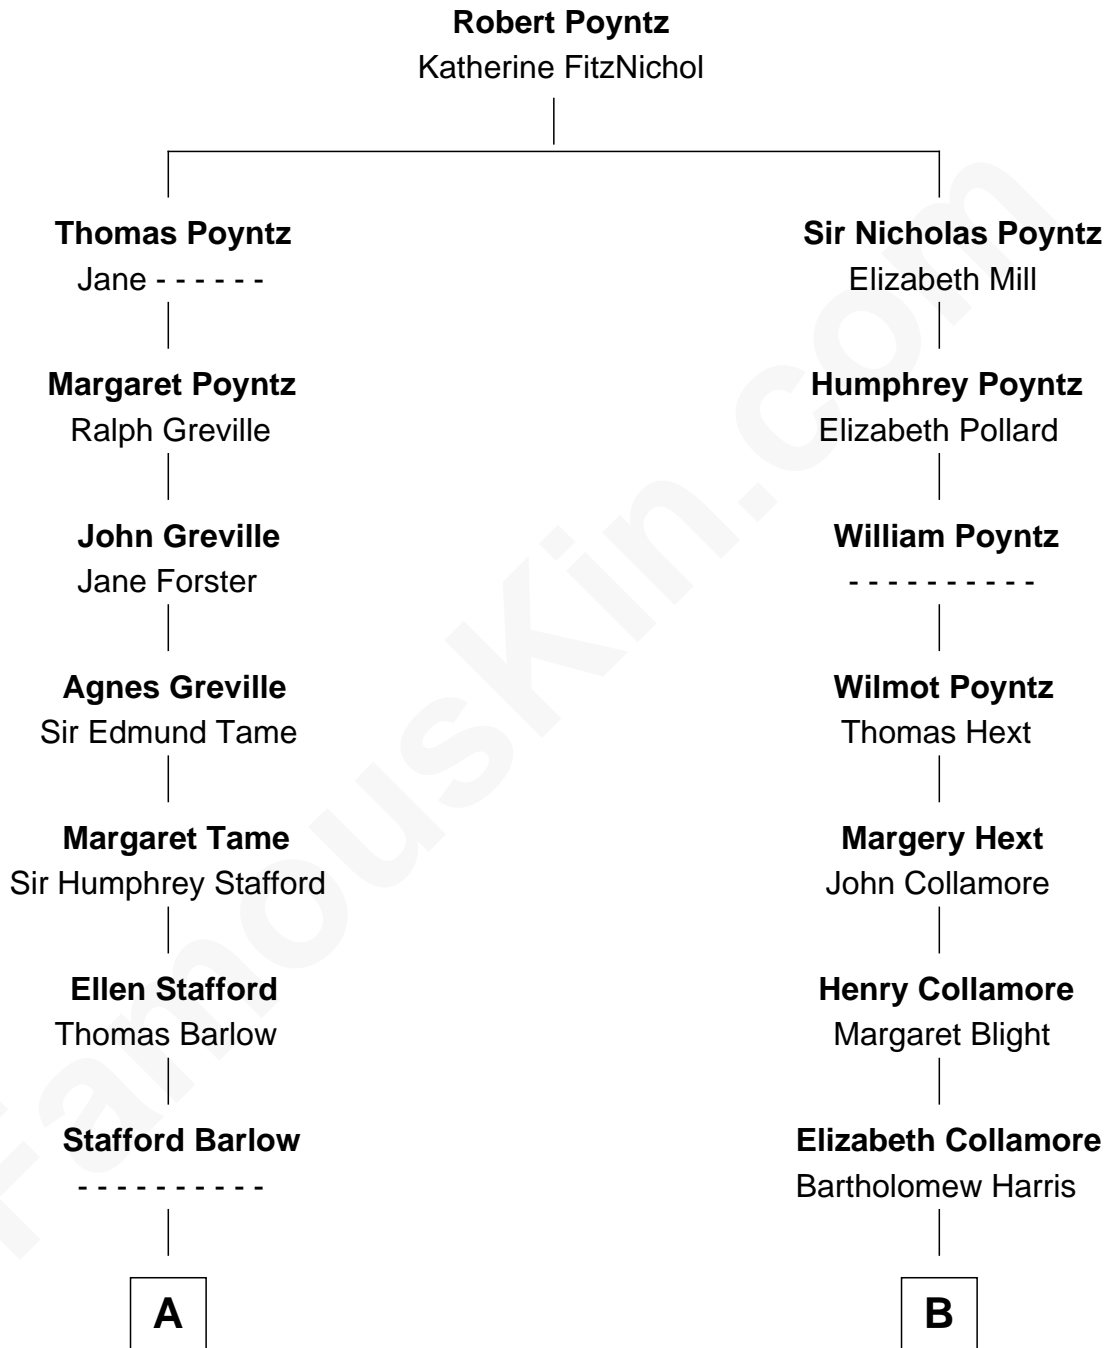

FamousKin.com

Relationship Chart of

Charlie Munger

Vice-Chairman of Berkshire Hathaway

15th cousin 3 times removed of

Clarence Day

Author of Life with Father