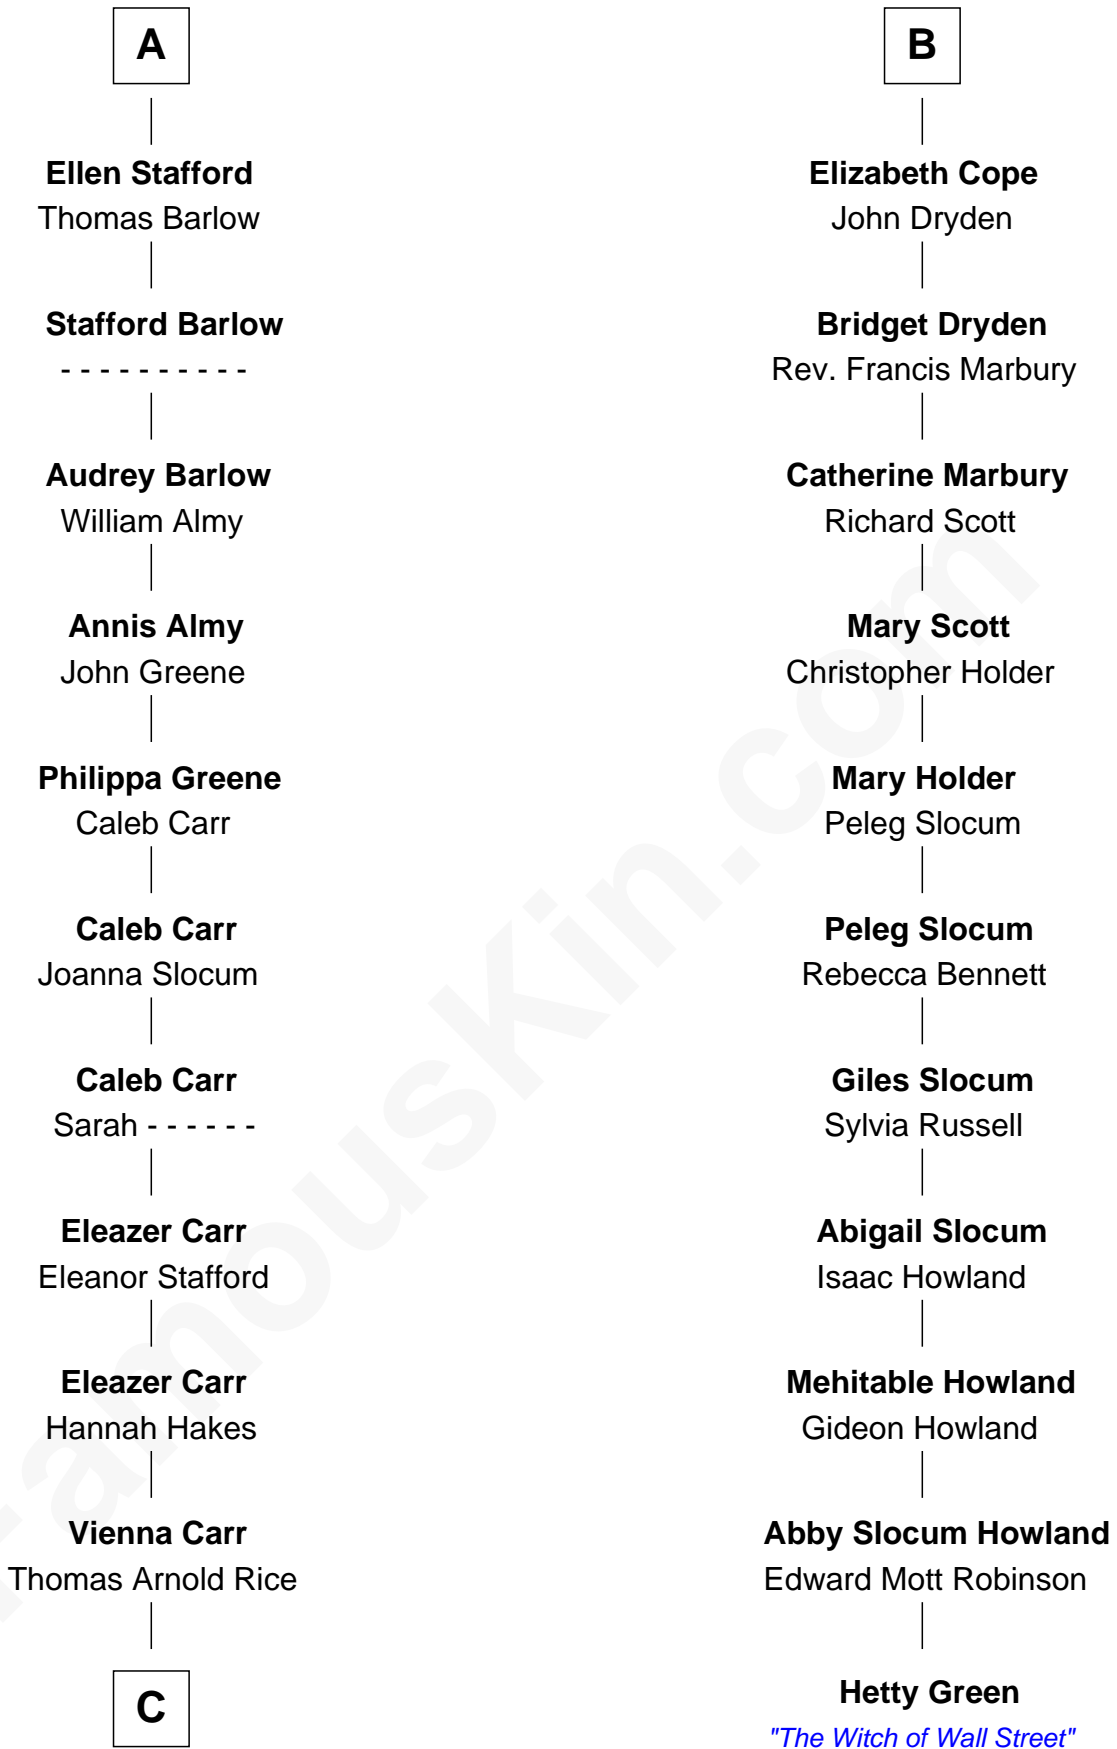

FamousKin.com

Relationship Chart of

Charlie Munger

Vice-Chairman of Berkshire Hathaway

17th cousin 3 times removed of

Hetty Green

"The Witch of Wall Street"

C

—
Caroline A. Rice
William H. Ingham

—
Helen Vienna Ingham
Charles W. Russell

—
Florence V. Russell
Alfred Case Munger

—
Charlie Munger
Vice-Chairman of Berkshire Hathaway

FamousKin.com