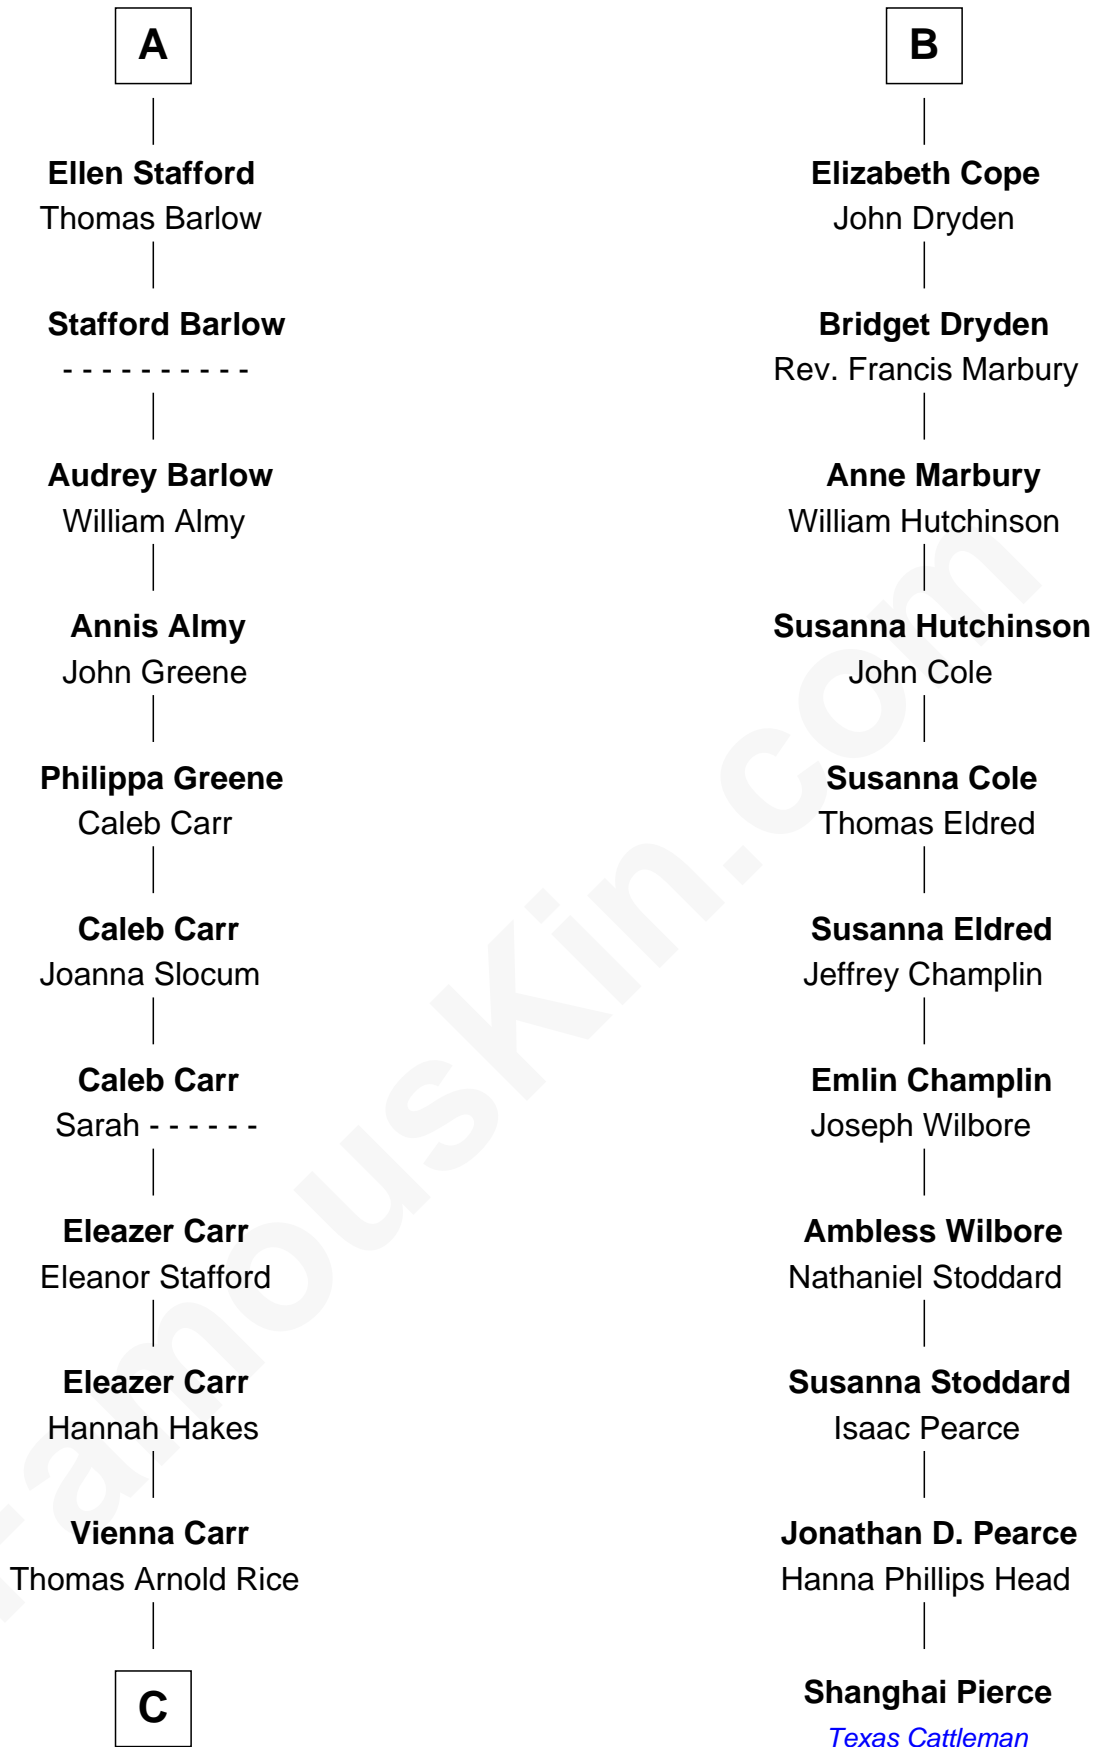

FamousKin.com

Relationship Chart of

Charlie Munger

Vice-Chairman of Berkshire Hathaway

17th cousin 3 times removed of

Shanghai Pierce
Texas Cattleman

C

Caroline A. Rice
William H. Ingham

Helen Vienna Ingham
Charles W. Russell

Florence V. Russell
Alfred Case Munger

Charlie Munger
Vice-Chairman of Berkshire Hathaway