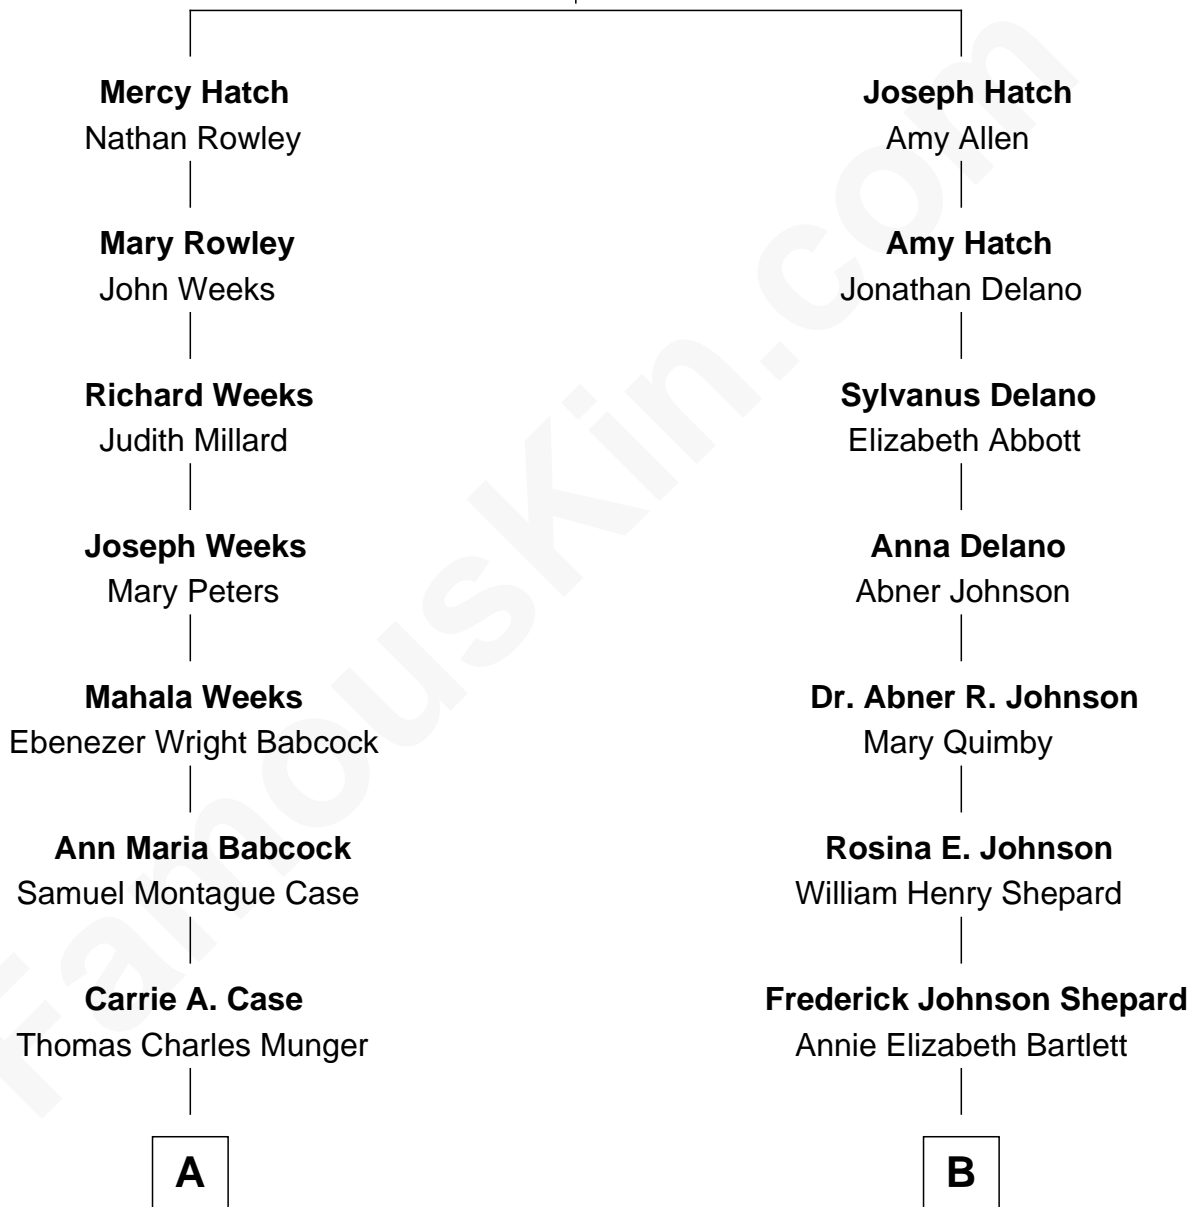

FamousKin.com Relationship Chart of

Charlie Munger

Vice-Chairman of Berkshire Hathaway

8th cousin of

Alan Shepard

Mercury and Apollo Astronaut

Jonathan Hatch

Sarah Rowley

A

Alfred Case Munger

Florence V. Russell

Charlie Munger

Vice-Chairman of Berkshire Hathaway

B

Alan Bartlett Shepard

Pauline Renza Emerson

Alan Shepard

Mercury and Apollo Astronaut

FamousKin.com