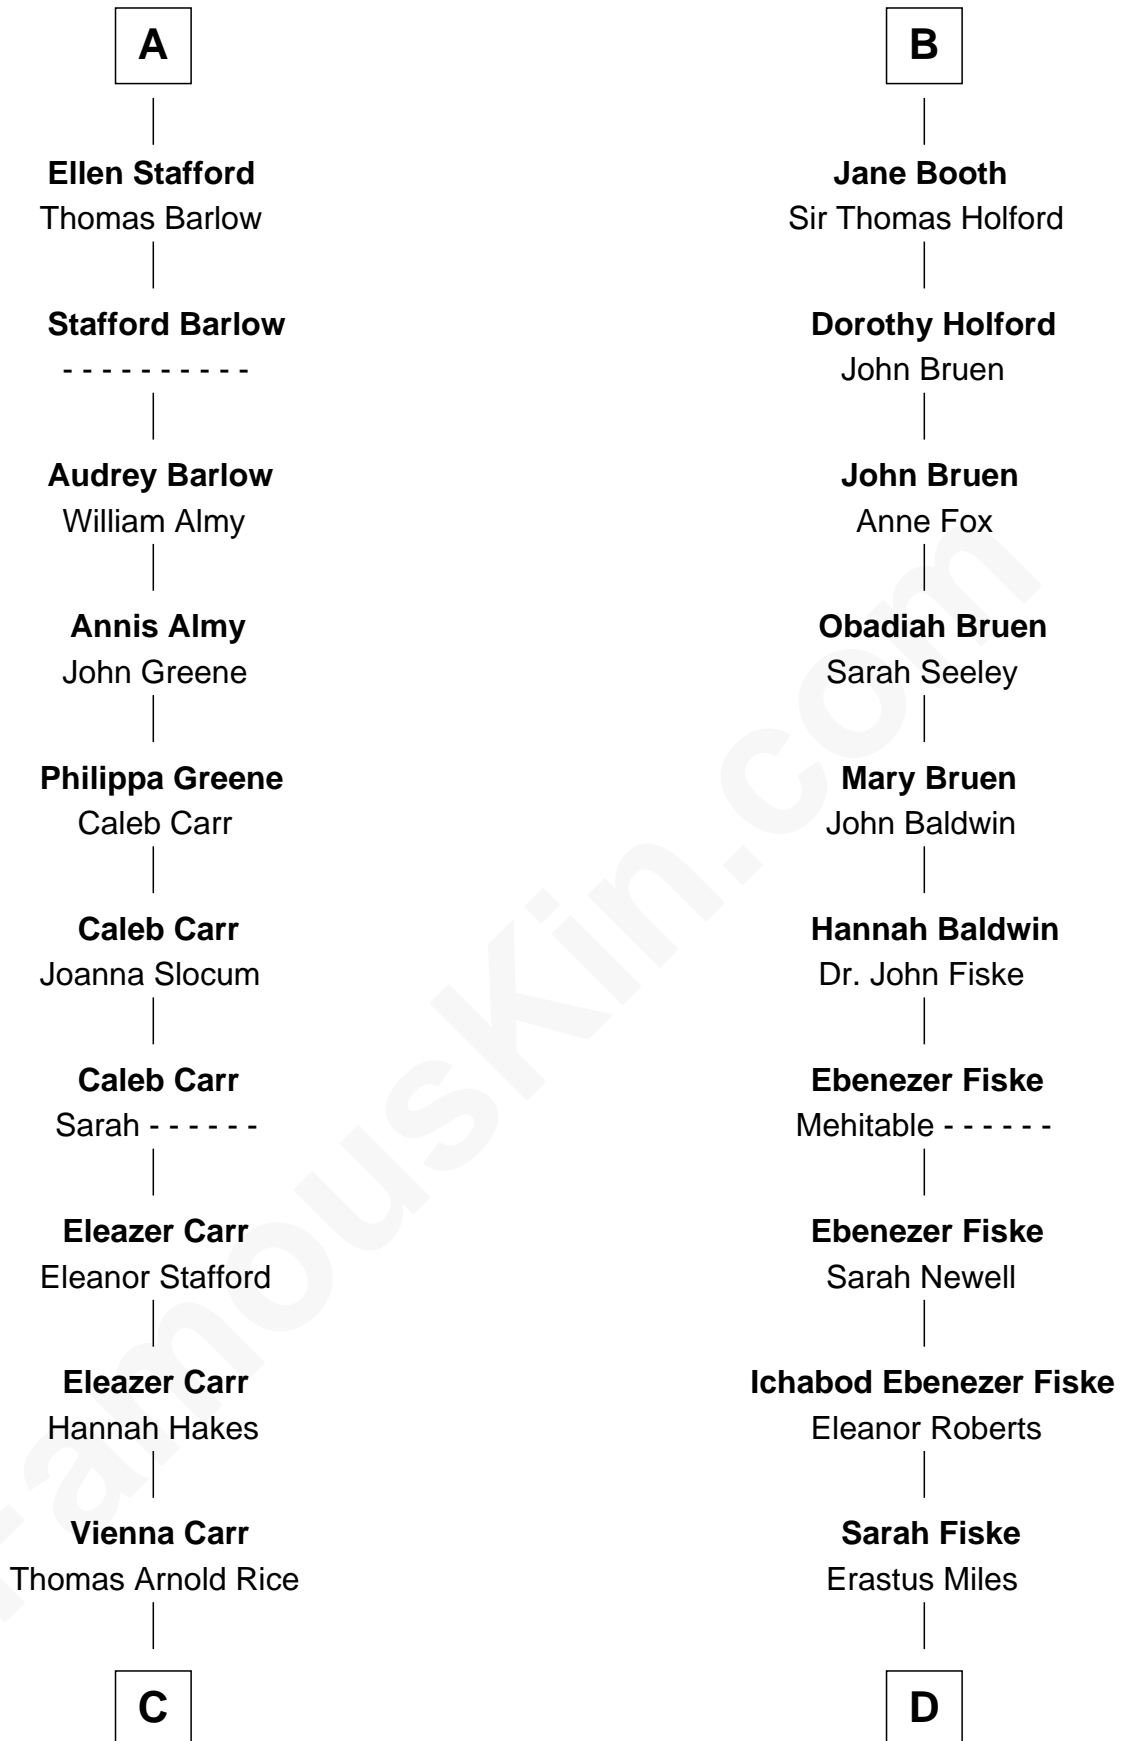

# FamousKin.com Relationship Chart of

**Charlie Munger**

*Vice-Chairman of Berkshire Hathaway*

20th cousin of

**Christian Herter**

*59th Governor of Massachusetts*

**C**

**Caroline A. Rice**  
William H. Ingham

**Helen Vienna Ingham**  
Charles W. Russell

**Florence V. Russell**  
Alfred Case Munger

**Charlie Munger**  
*Vice-Chairman of Berkshire Hathaway*

**D**

**Archibald Miles**  
Mary Treese

**Mary Miles**  
Christian Herter

**Albert Herter**  
Adele McGinnis

**Christian Herter**  
*59th Governor of Massachusetts*