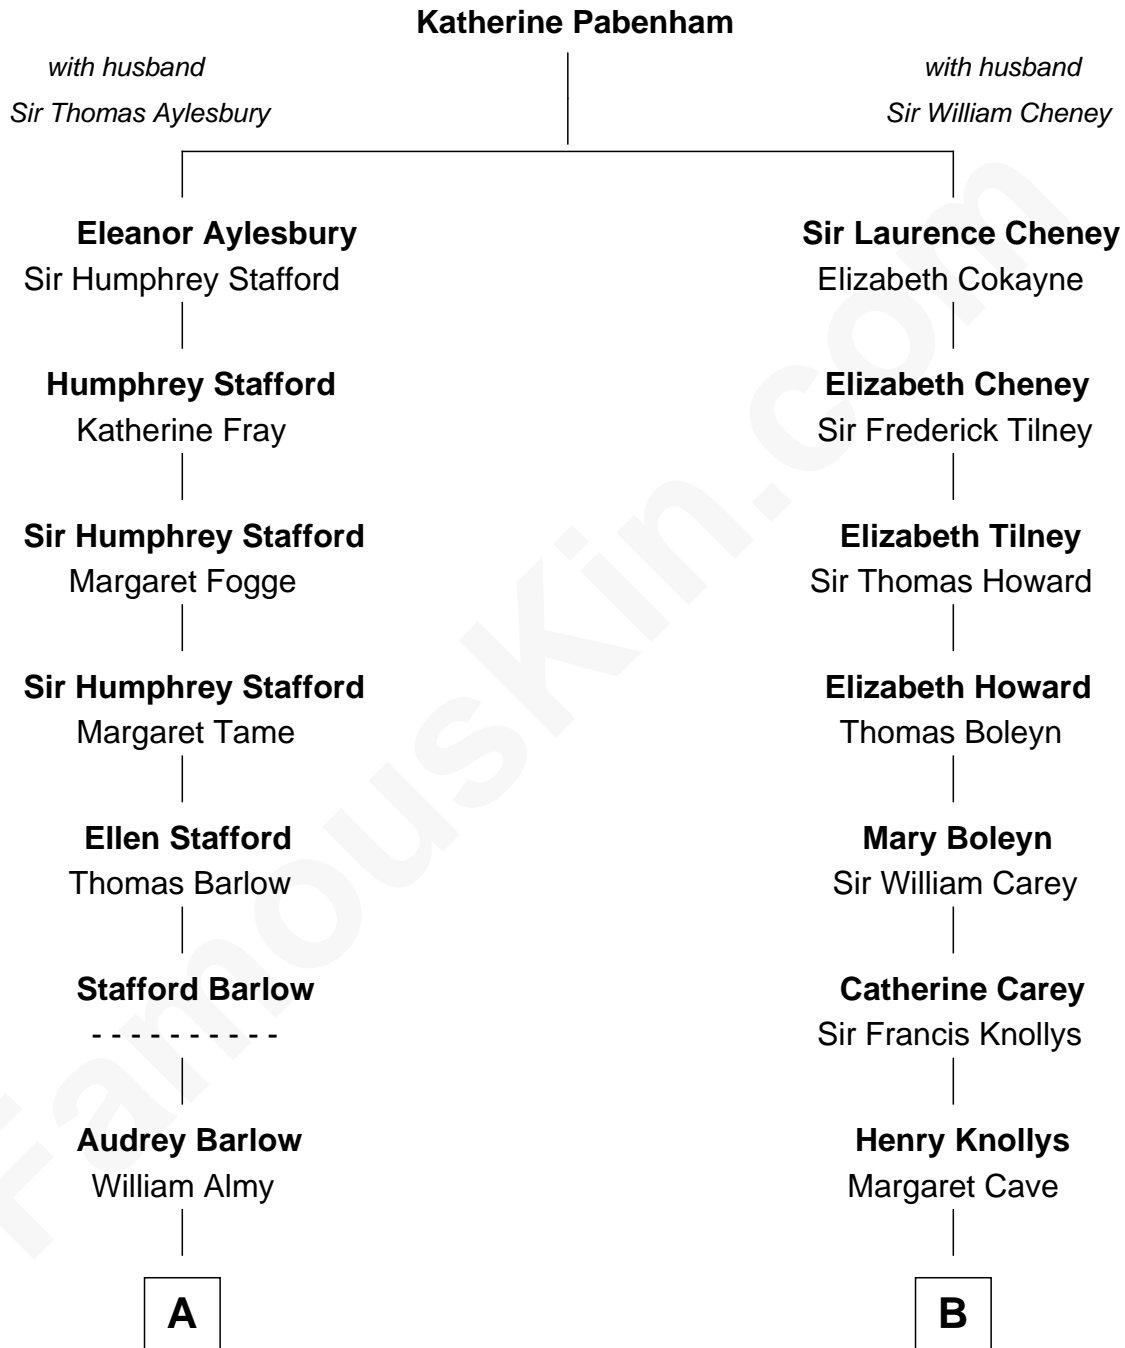

# FamousKin.com Relationship Chart of

**Charlie Munger**

*Vice-Chairman of Berkshire Hathaway*

14th cousin 3 times removed of

**Charles Darwin**

*Theory of Evolution*

Charlie Munger photo by [Nick Webb](#) (CC BY 2.0)