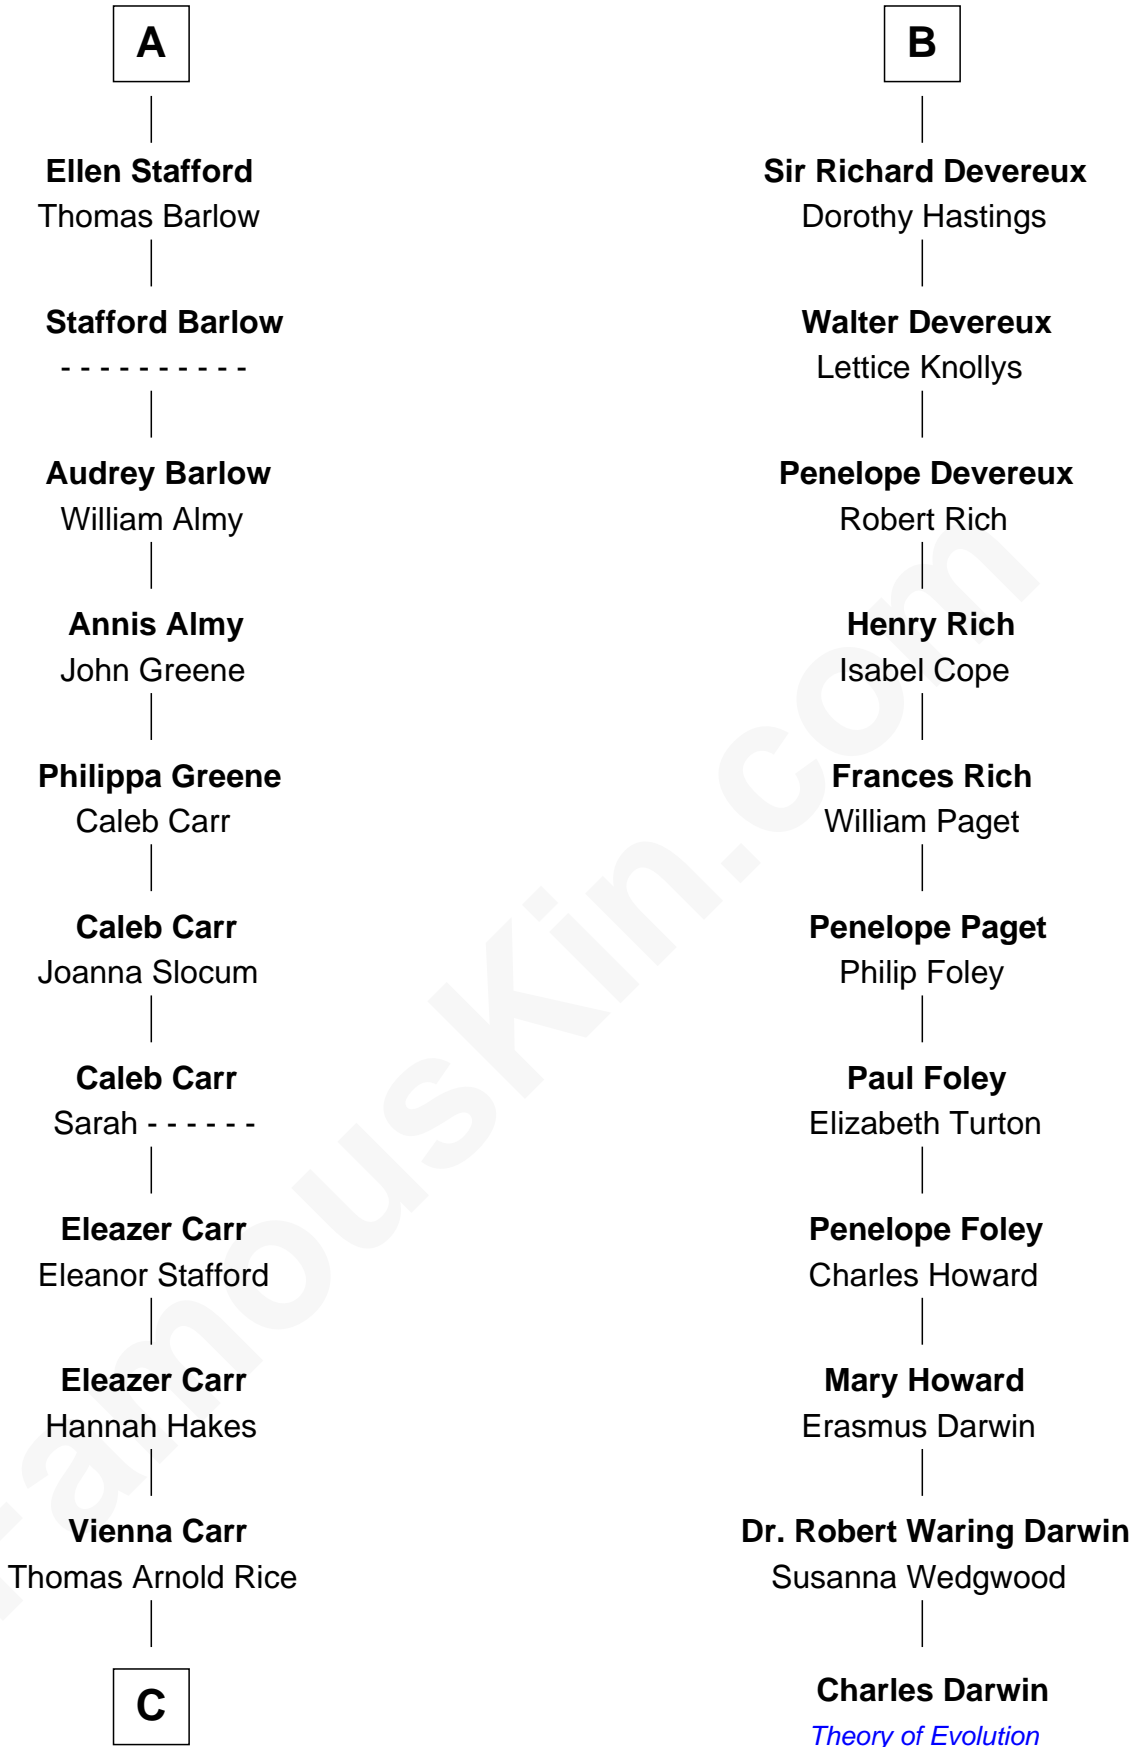

FamousKin.com

Relationship Chart of

Charlie Munger

Vice-Chairman of Berkshire Hathaway

17th cousin 3 times removed of

Charles Darwin

Theory of Evolution

C

—
Caroline A. Rice
William H. Ingham

—
Helen Vienna Ingham
Charles W. Russell

—
Florence V. Russell
Alfred Case Munger

—
Charlie Munger
Vice-Chairman of Berkshire Hathaway

FamousKin.com