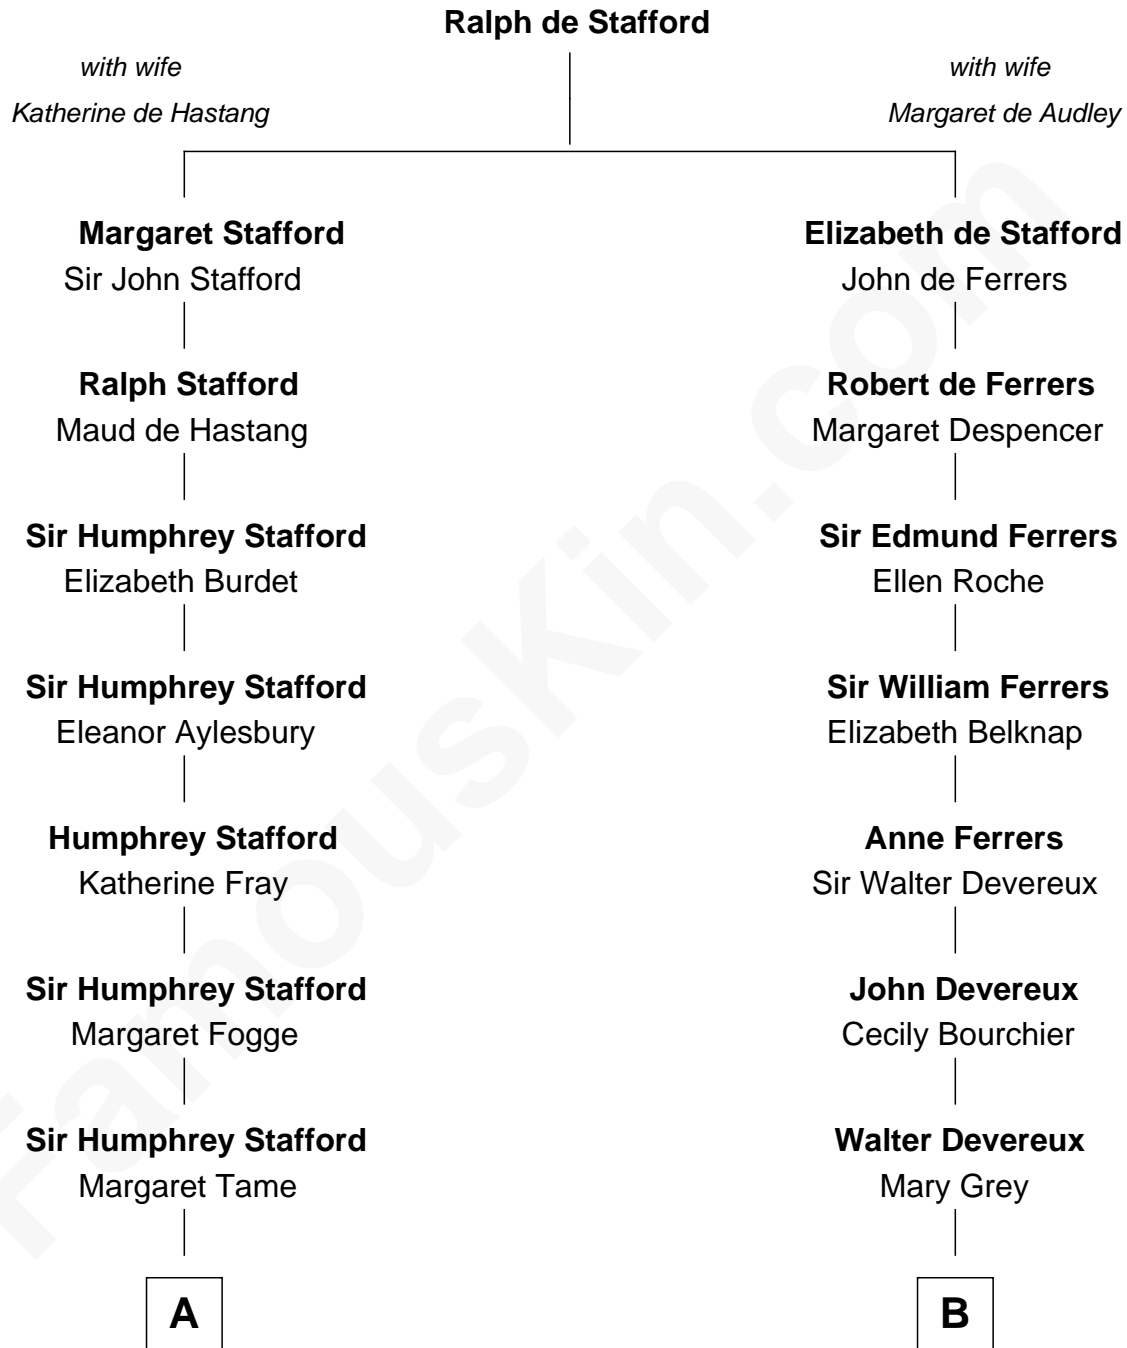

FamousKin.com

Relationship Chart of

Charlie Munger

Vice-Chairman of Berkshire Hathaway

17th cousin 3 times removed of

Charles Darwin

Theory of Evolution

C

—
Caroline A. Rice
William H. Ingham

—
Helen Vienna Ingham
Charles W. Russell

—
Florence V. Russell
Alfred Case Munger

—
Charlie Munger
Vice-Chairman of Berkshire Hathaway

FamousKin.com