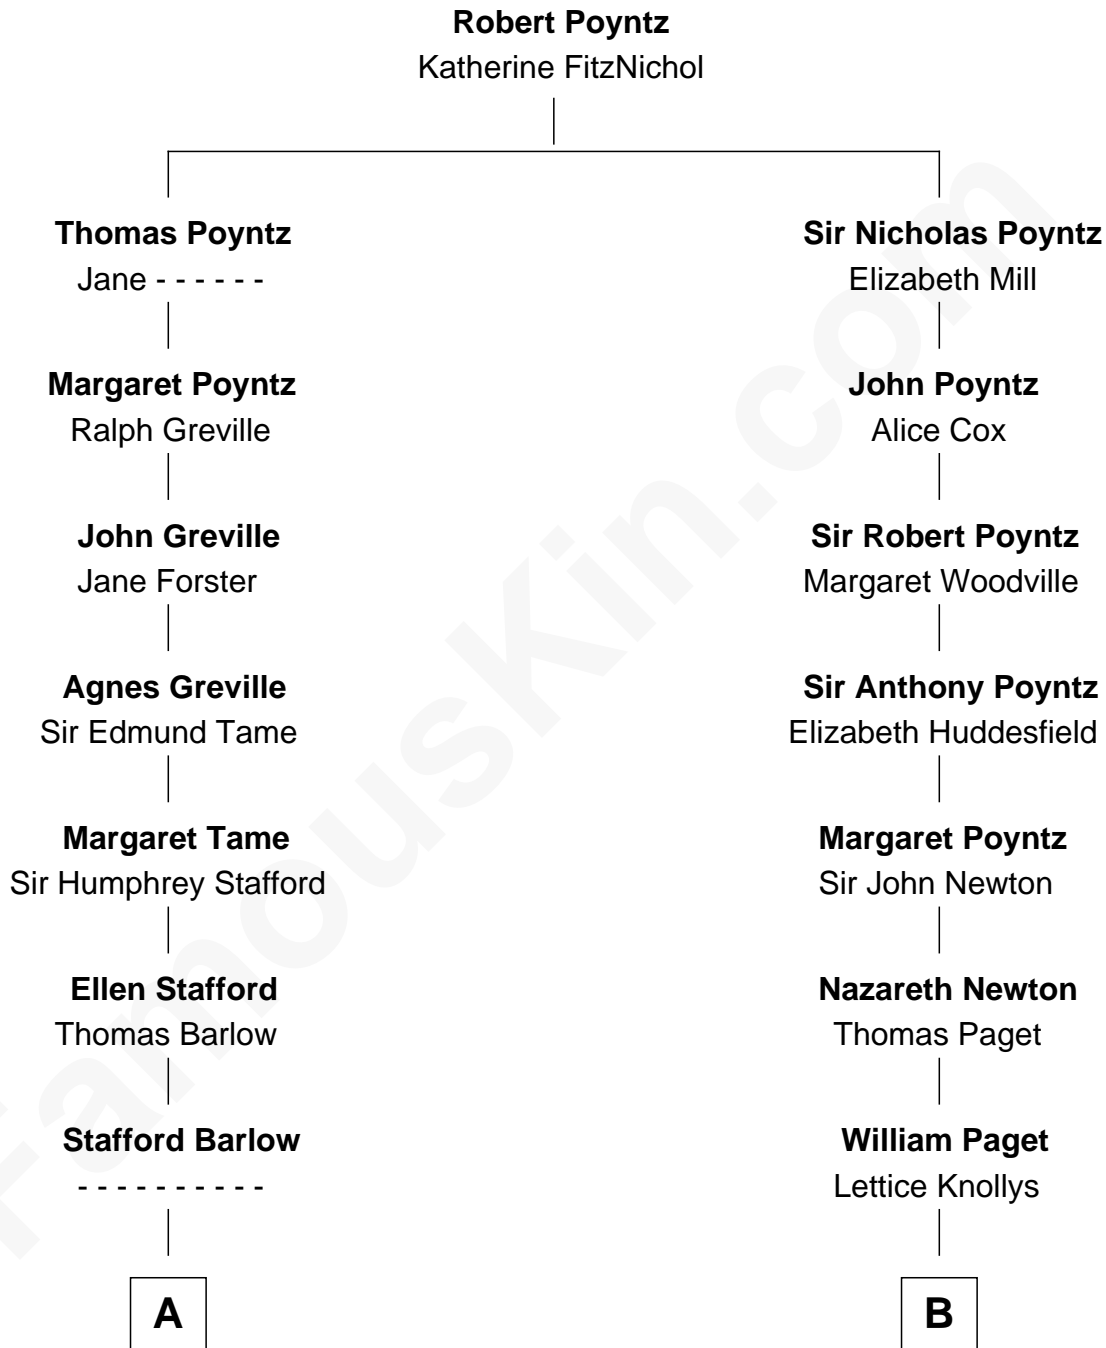

FamousKin.com

Relationship Chart of

Charlie Munger

Vice-Chairman of Berkshire Hathaway

13th cousin 5 times removed of

Charles Darwin
Theory of Evolution

C

—
Florence V. Russell

Alfred Case Munger

—
Charlie Munger

Vice-Chairman of Berkshire Hathaway

FamousKin.com