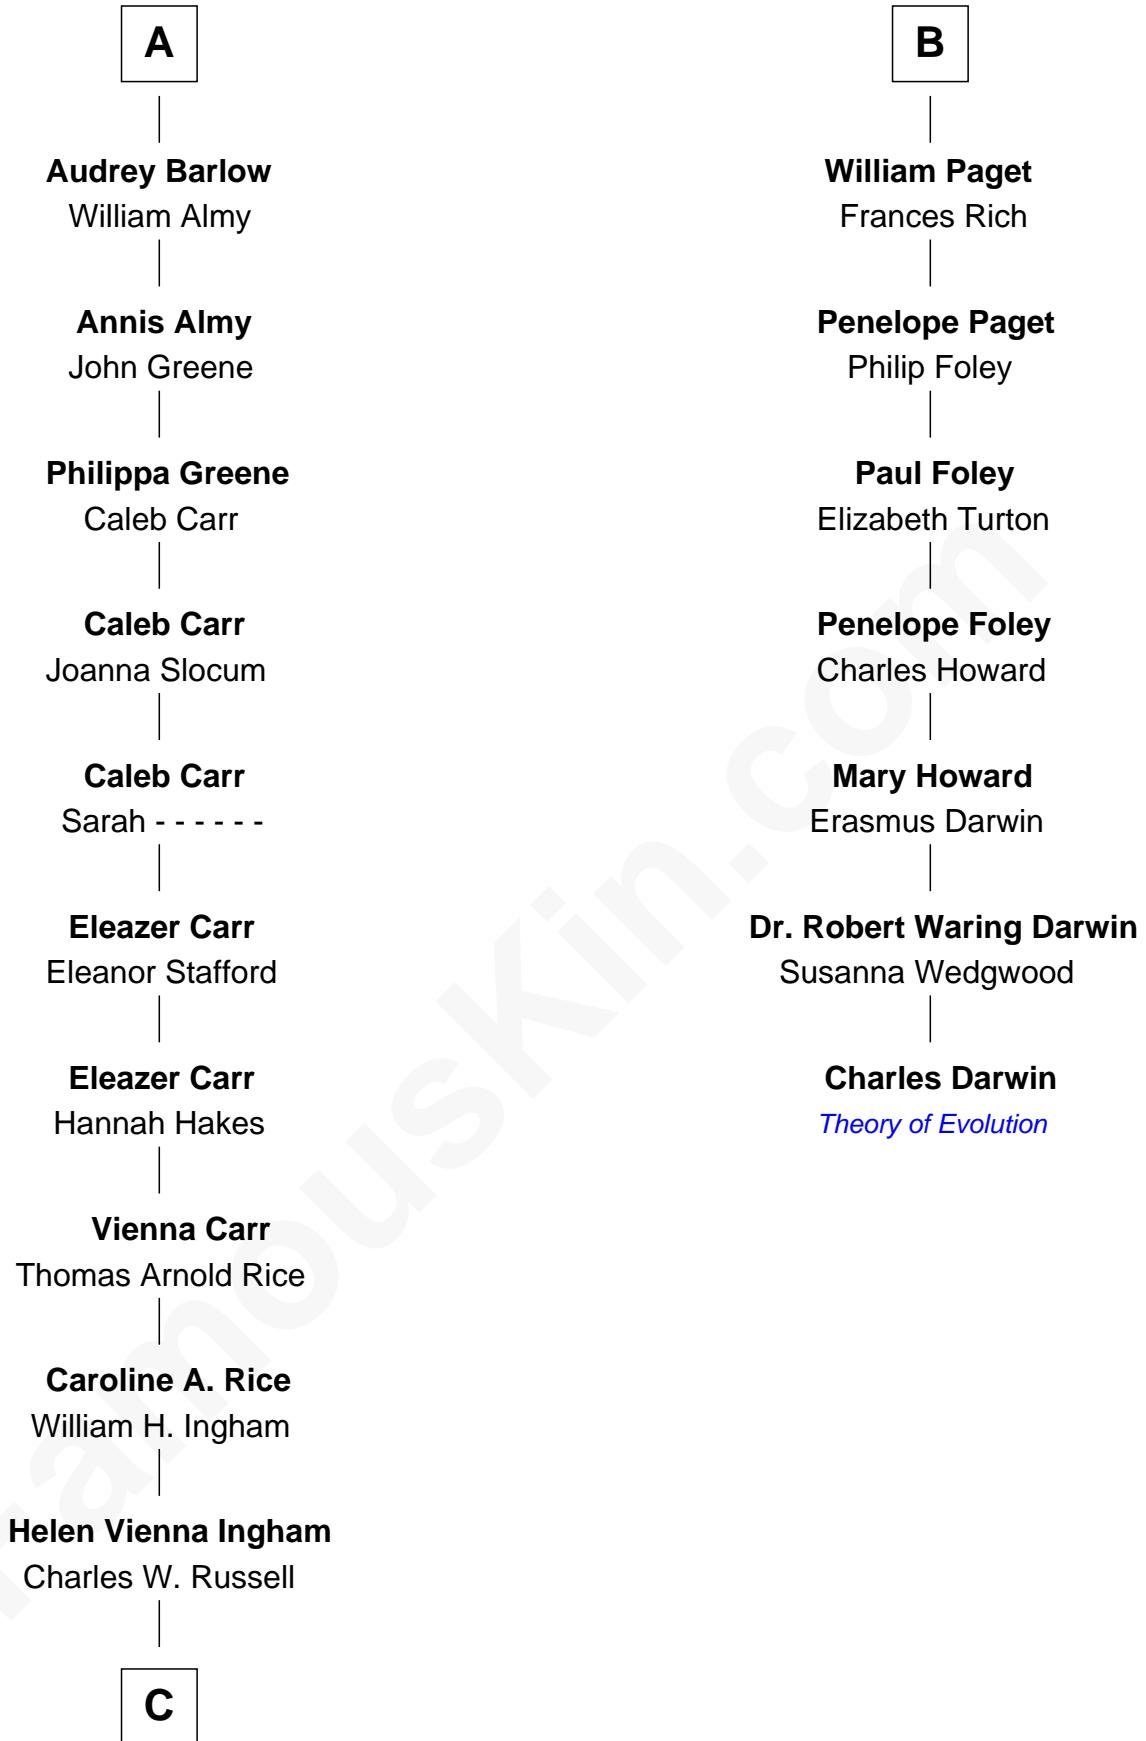

FamousKin.com

Relationship Chart of

Charlie Munger

Vice-Chairman of Berkshire Hathaway

13th cousin 5 times removed of

Charles Darwin
Theory of Evolution

C

—
Florence V. Russell

Alfred Case Munger

—
Charlie Munger

Vice-Chairman of Berkshire Hathaway

FamousKin.com