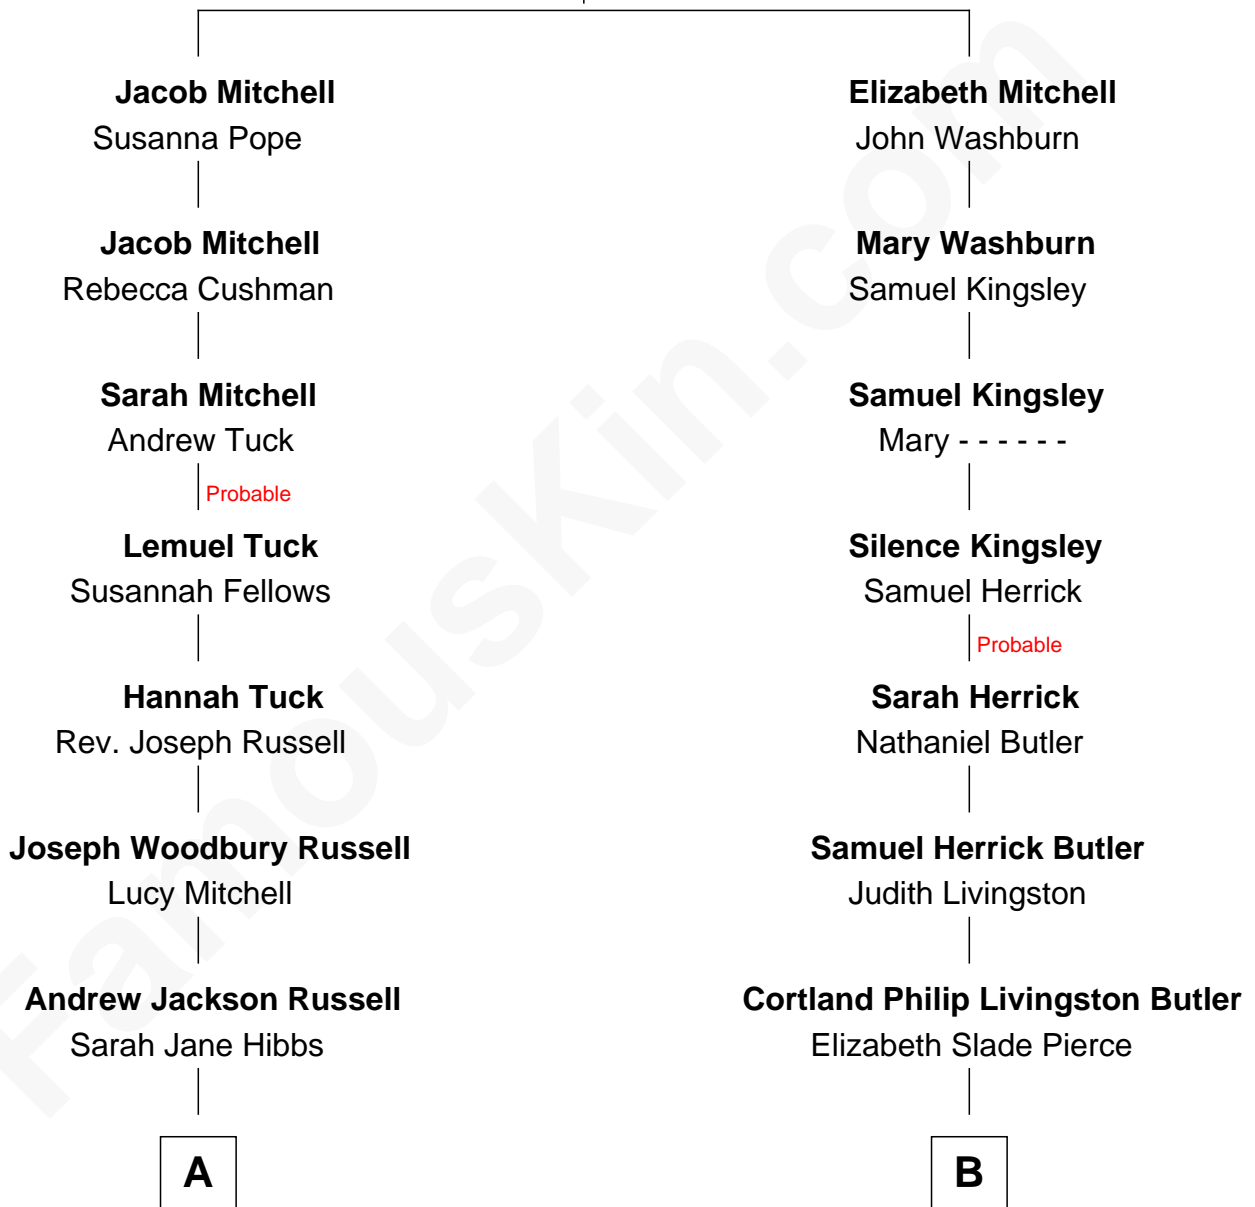

Experience Mitchell

*with wife
Mary - - - - -*

*with wife
Jane Cooke*