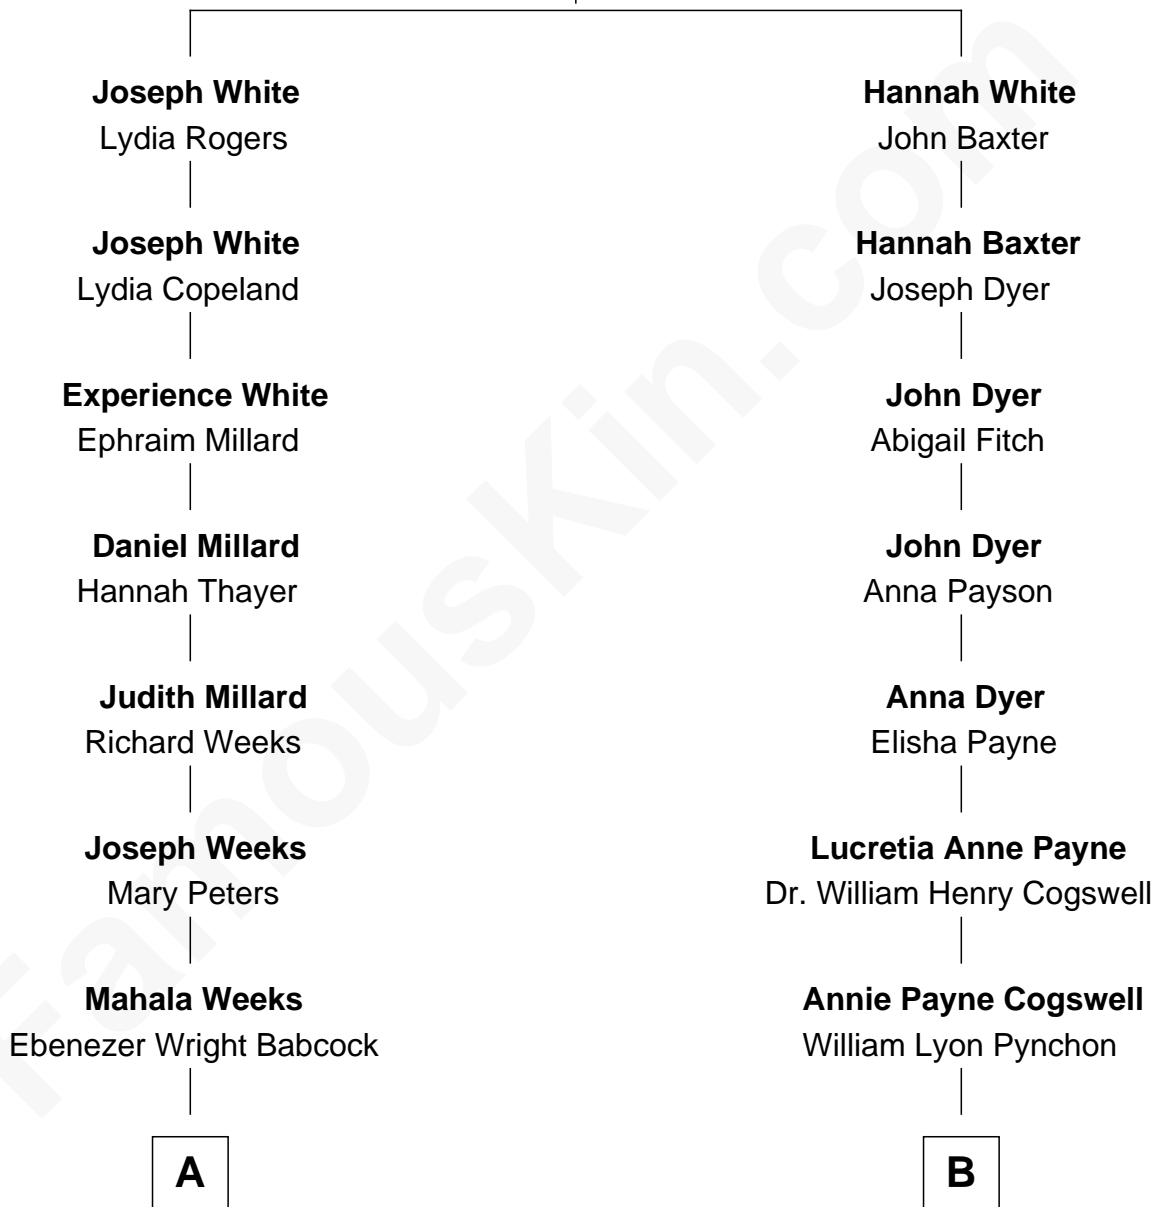

FamousKin.com Relationship Chart of

Charlie Munger

Vice-Chairman of Berkshire Hathaway

9th cousin 1 time removed of

Thomas Pynchon

American Novelist

Thomas White

Mary Pratt

A

Ann Maria Babcock
Samuel Montague Case

Carrie A. Case
Thomas Charles Munger

Alfred Case Munger
Florence V. Russell

Charlie Munger
Vice-Chairman of Berkshire Hathaway

B

William Henry Chichele Pynchon
Carrie Susan Moyses