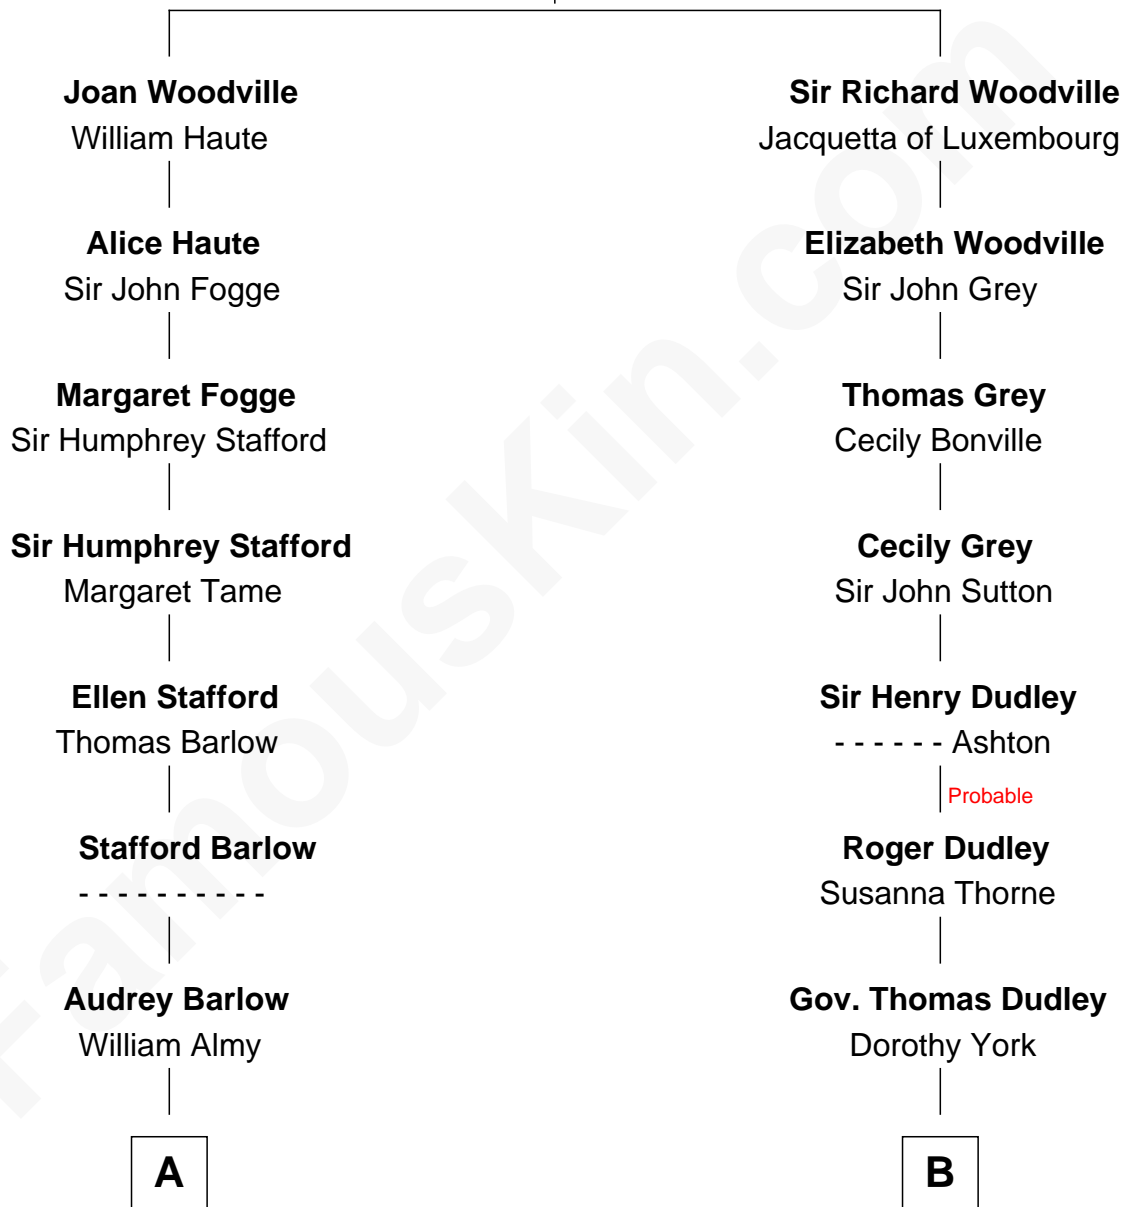

FamousKin.com

Relationship Chart of

Charlie Munger

Vice-Chairman of Berkshire Hathaway

17th cousin 2 times removed of

Paget Brewster

TV Actress

Richard Woodville

Joan Bedlisgate

C

Joan Ryerson

George Washington Wales Brewster

Galen Brewster

Hathaway Tew

Paget Brewster

TV Actress