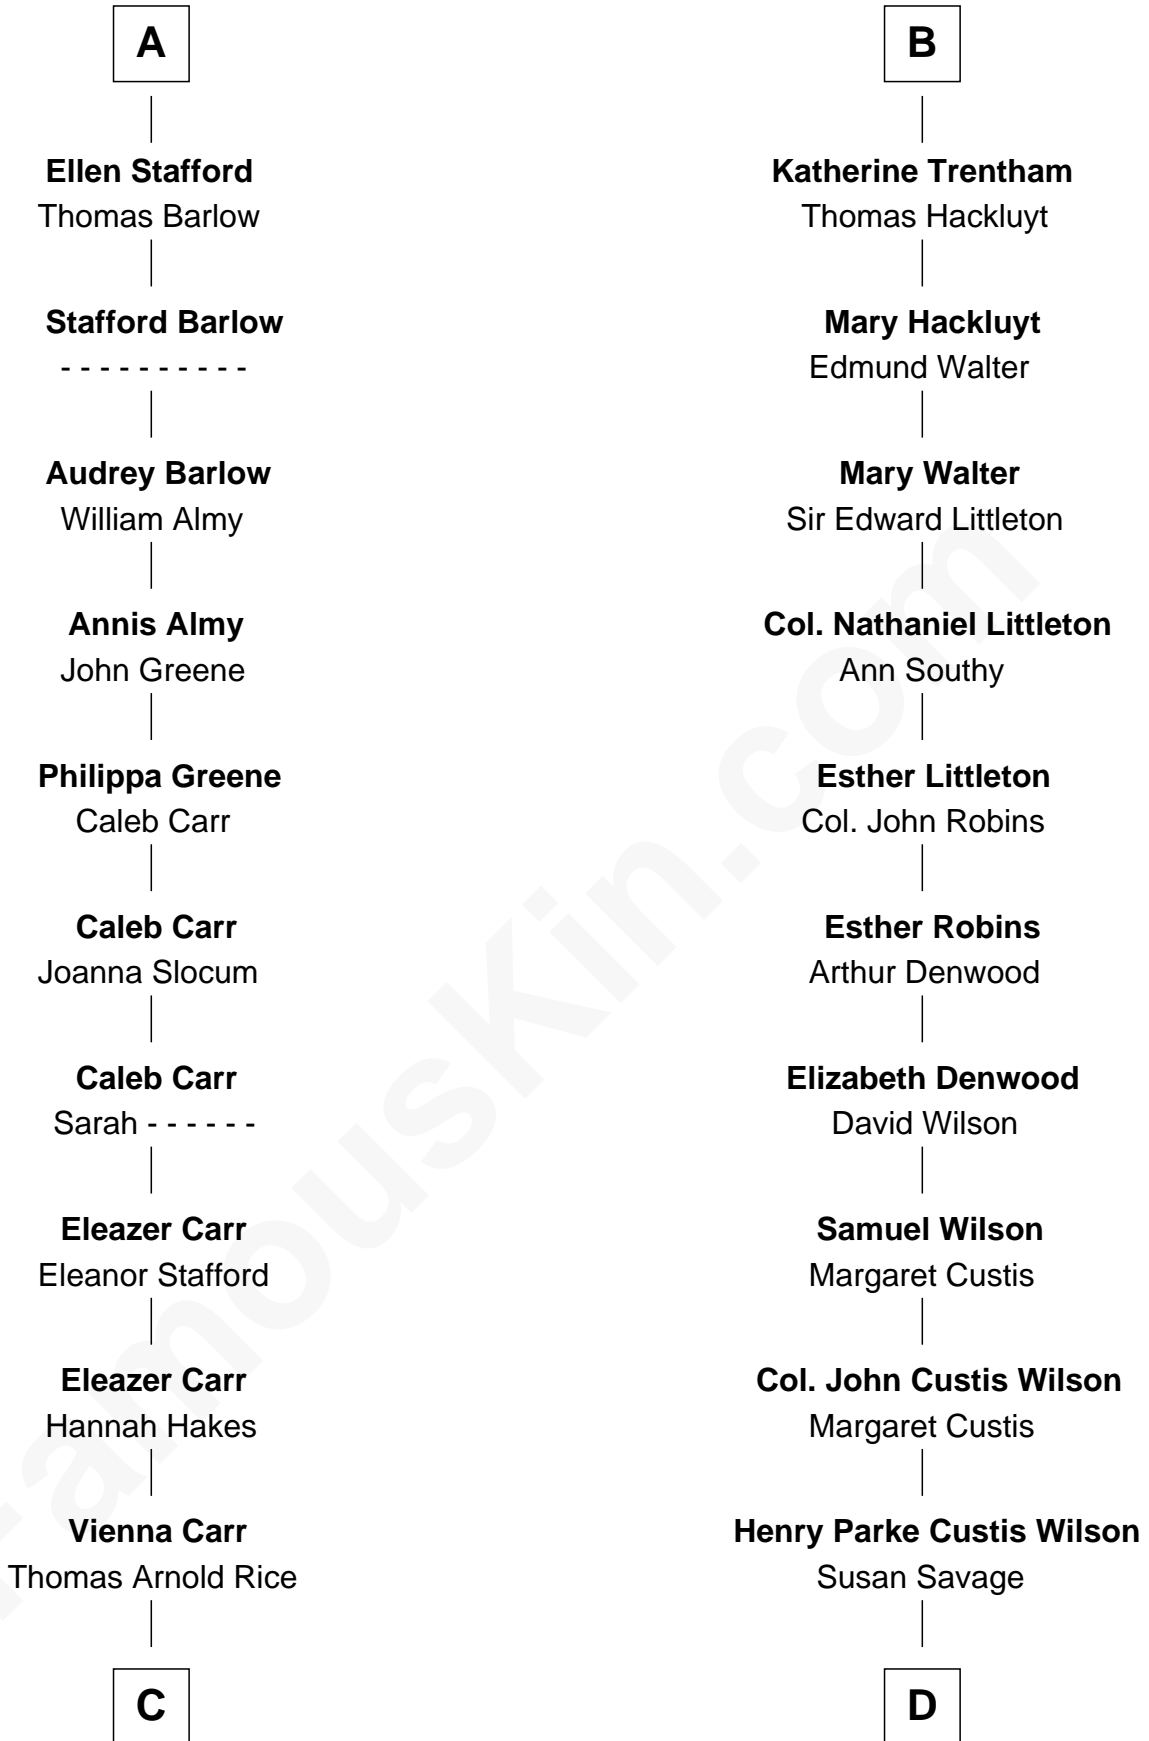

FamousKin.com

Relationship Chart of

Charlie Munger

Vice-Chairman of Berkshire Hathaway

20th cousin 1 time removed of

Paget Brewster

TV Actress

Ralph de Stafford

Elizabeth Belknap

Anne Ferrers

Sir Walter Devereux

Elizabeth Devereux

Sir Richard Corbet

Elizabeth Corbet

Thomas Trentham

B