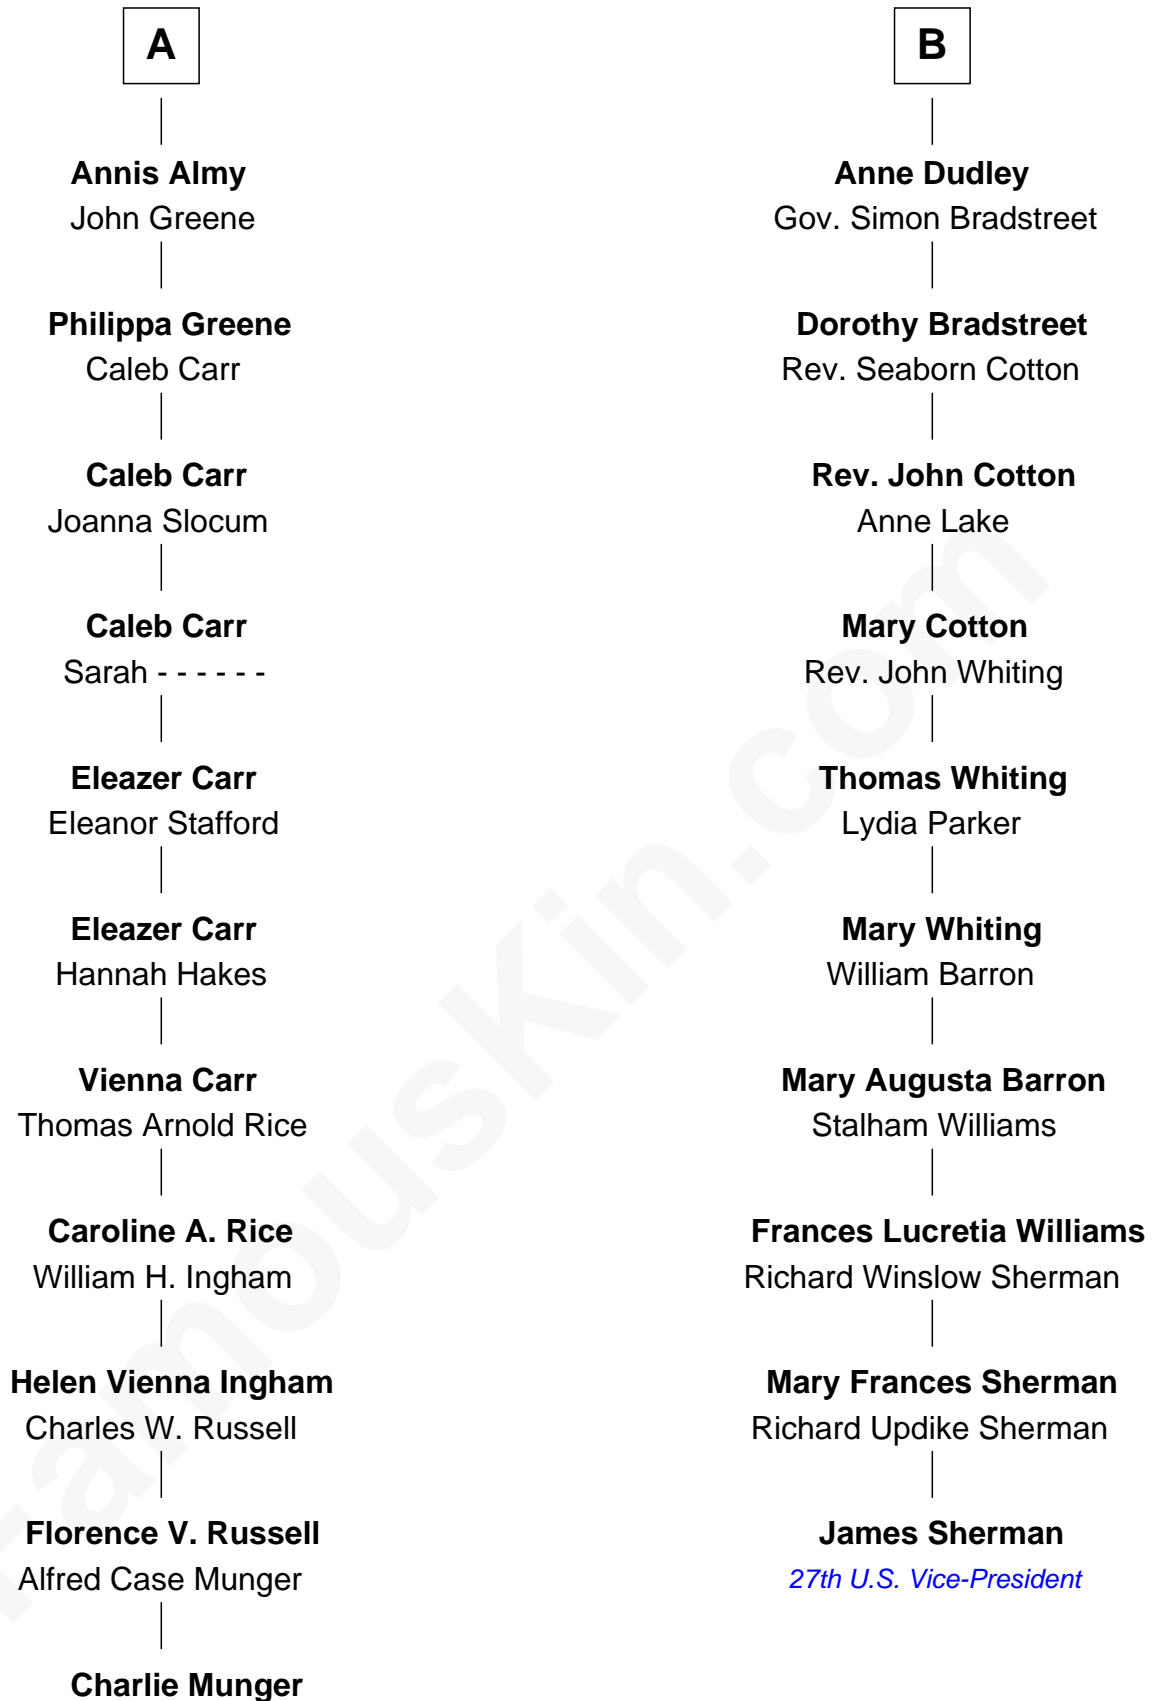

## Relationship Chart of

### Charlie Munger

*Vice-Chairman of Berkshire Hathaway*

16th cousin 1 time removed of

### James Sherman

*27th U.S. Vice-President*

*Vice-Chairman of Berkshire Hathaway*

Charlie Munger photo by [Nick Webb](#) (CC BY 2.0)