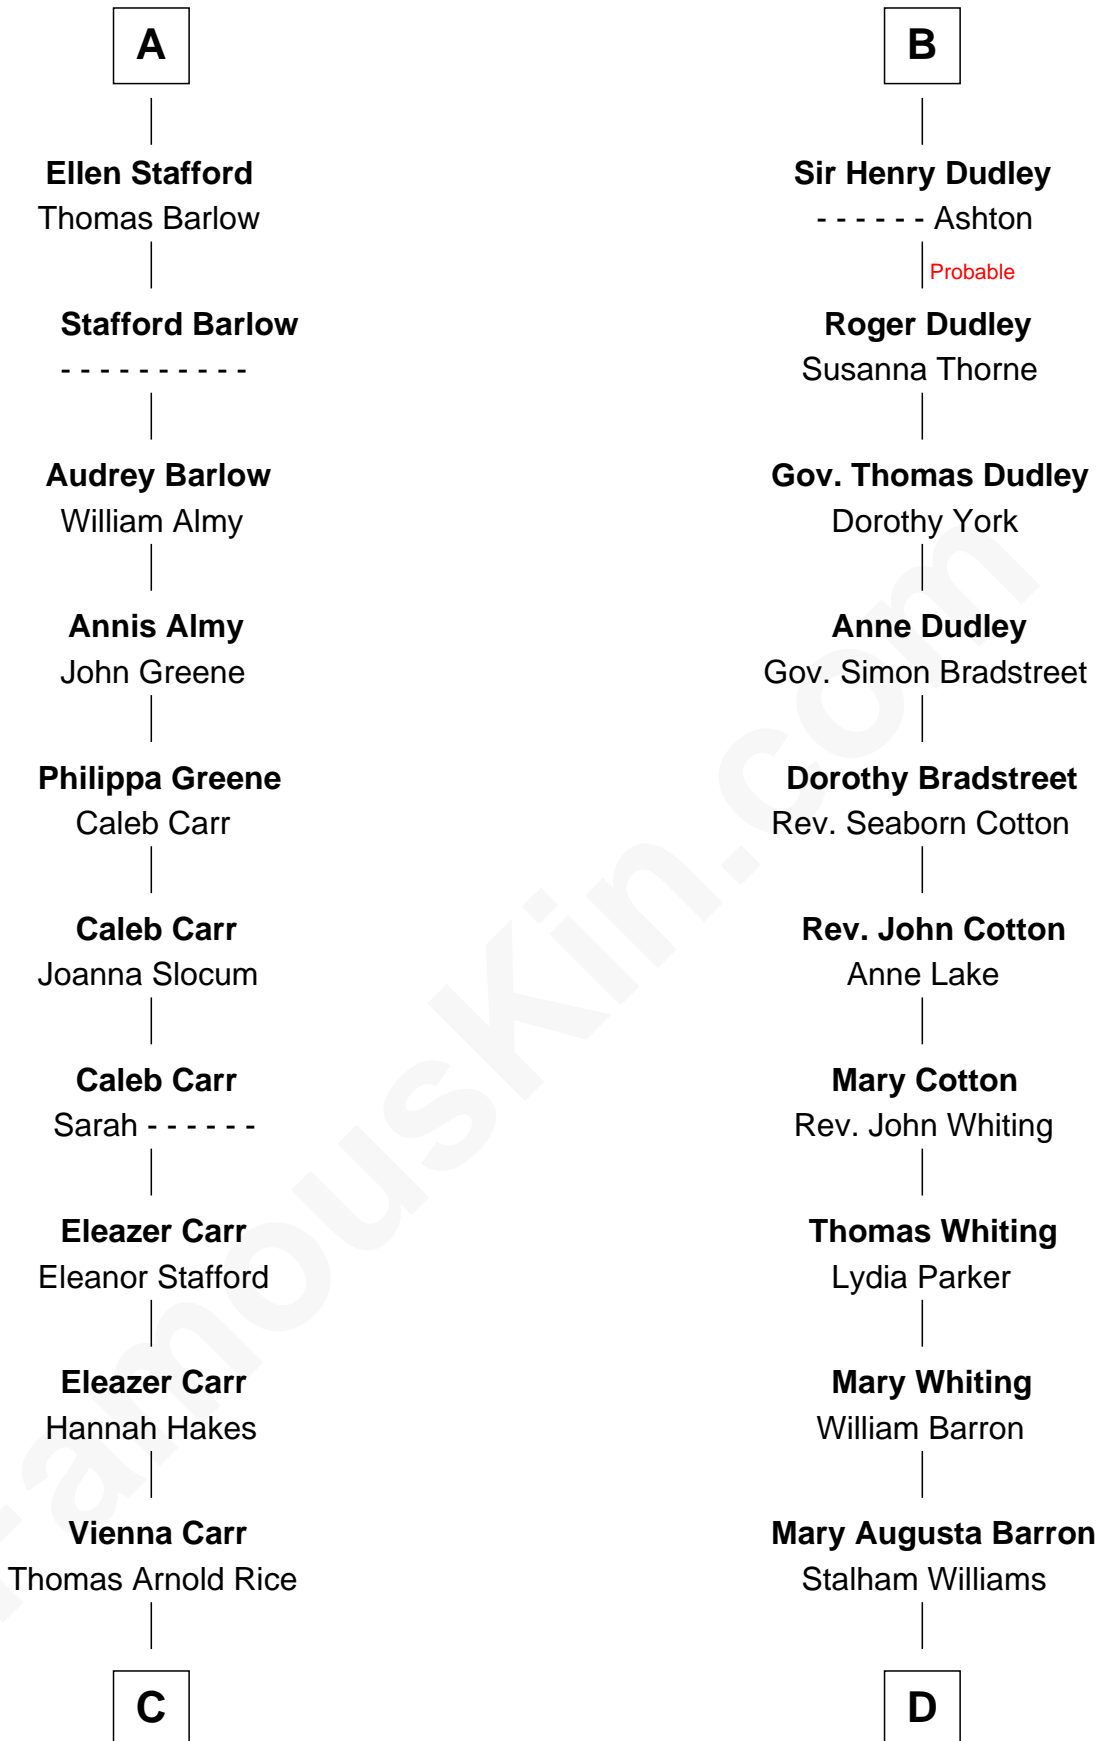

FamousKin.com

Relationship Chart of

Charlie Munger

Vice-Chairman of Berkshire Hathaway

19th cousin 1 time removed of

James Sherman

27th U.S. Vice-President

C

Caroline A. Rice
William H. Ingham

Helen Vienna Ingham
Charles W. Russell

Florence V. Russell
Alfred Case Munger

Charlie Munger
Vice-Chairman of Berkshire Hathaway

D

Frances Lucretia Williams
Richard Winslow Sherman