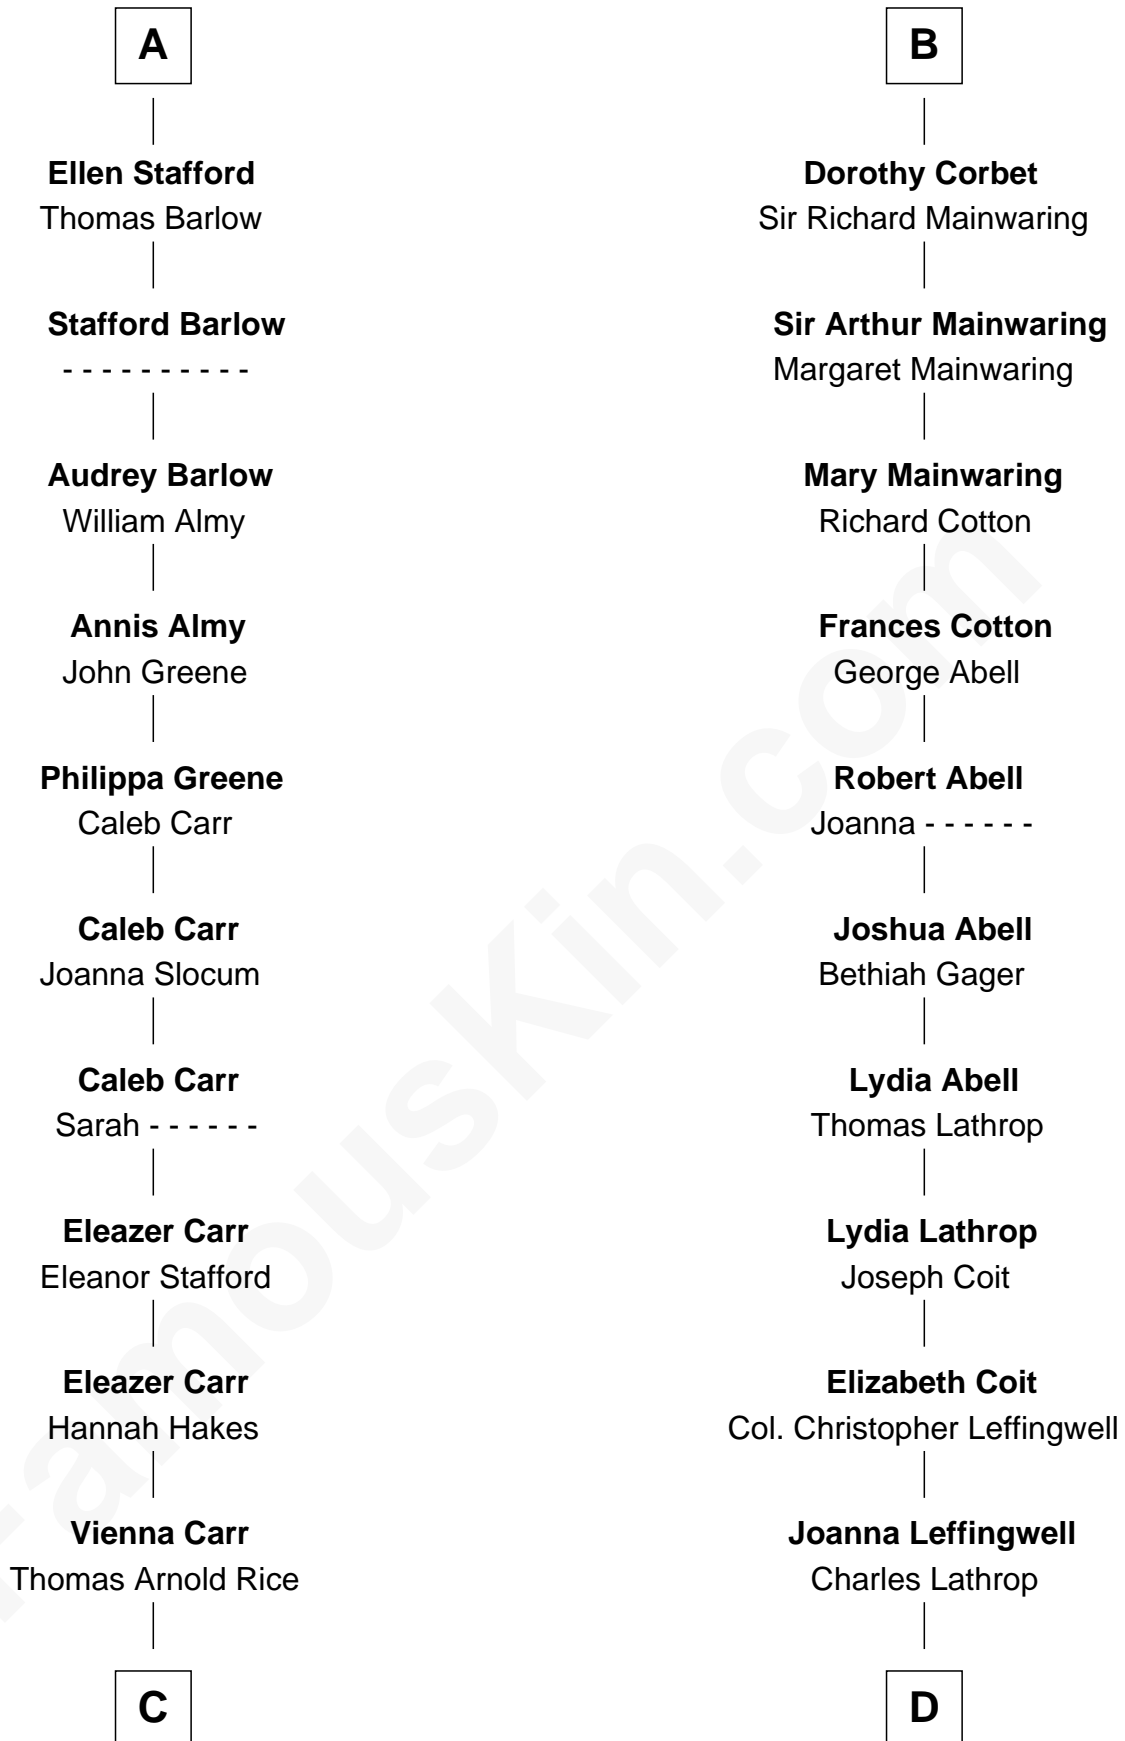

FamousKin.com

Relationship Chart of

Charlie Munger

Vice-Chairman of Berkshire Hathaway

20th cousin of

Allen Dulles

5th Director of the C.I.A.

Ralph de Stafford

Elizabeth Belknap

Anne Ferrers

Sir Walter Devereux

Elizabeth Devereux

Sir Richard Corbet

Sir Robert Corbet

Elizabeth Vernon

B