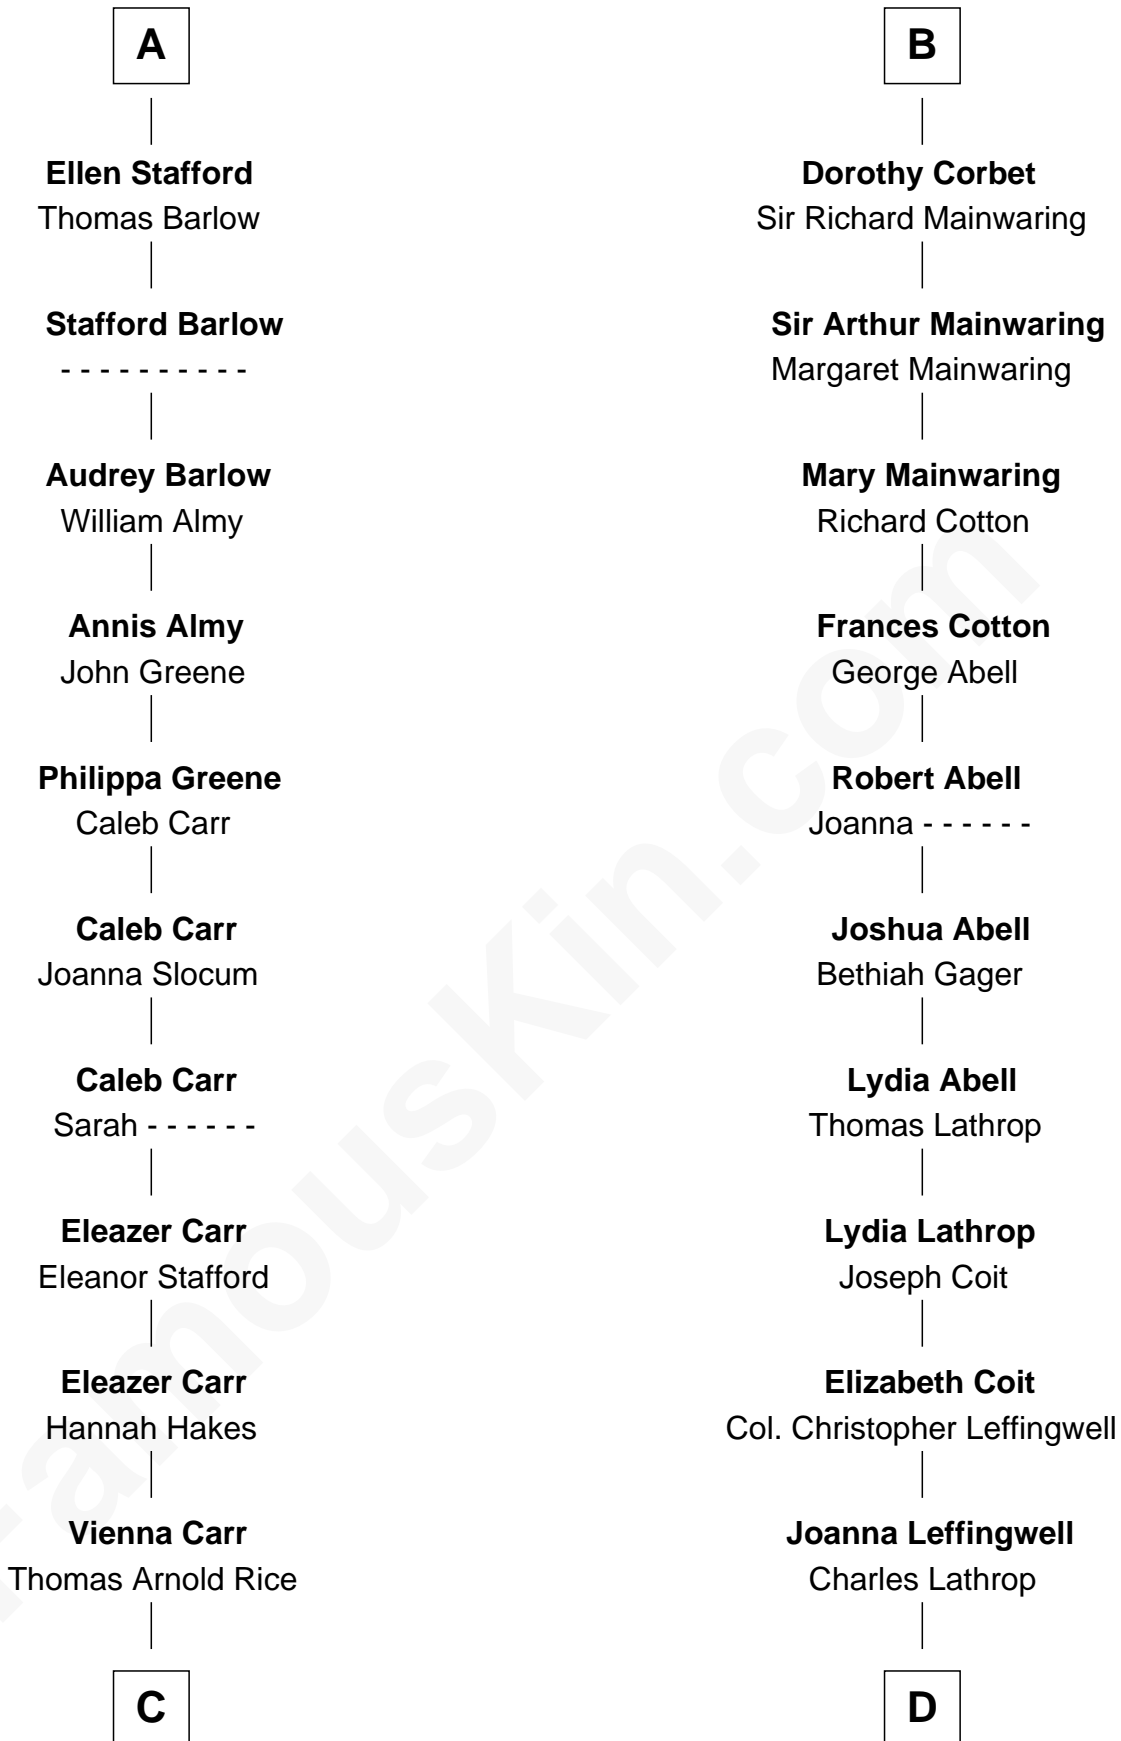

FamousKin.com Relationship Chart of

Charlie Munger

Vice-Chairman of Berkshire Hathaway

20th cousin of

John Foster Dulles

52nd U.S. Secretary of State

C

Caroline A. Rice
William H. Ingham

Helen Vienna Ingham
Charles W. Russell

Florence V. Russell
Alfred Case Munger

Charlie Munger
Vice-Chairman of Berkshire Hathaway

D

Harriet Wadsworth Lathrop
Rev. Miron Winslow

Harriet Lathrop Winslow
Rev. John Welsh Dulles

Allen Macy Dulles
Edith Foster

John Foster Dulles
52nd U.S. Secretary of State