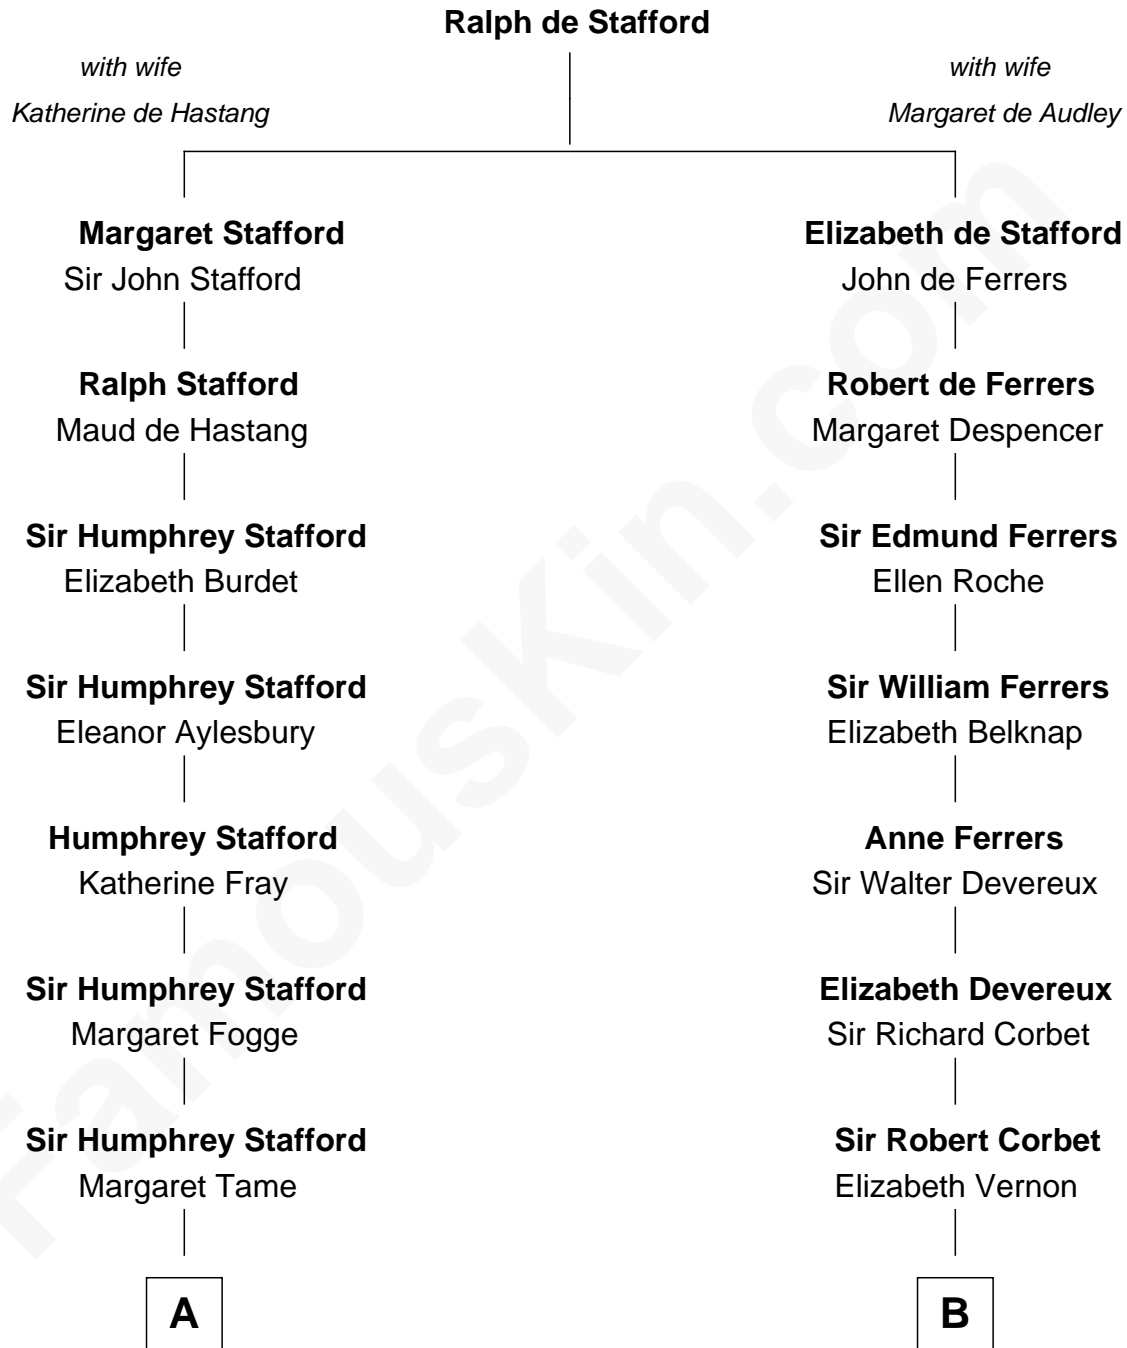

FamousKin.com Relationship Chart of

Charlie Munger

Vice-Chairman of Berkshire Hathaway

20th cousin of

John Foster Dulles

52nd U.S. Secretary of State

C

Caroline A. Rice
William H. Ingham

Allen Macy Dulles
Edith Foster

John Foster Dulles
52nd U.S. Secretary of State