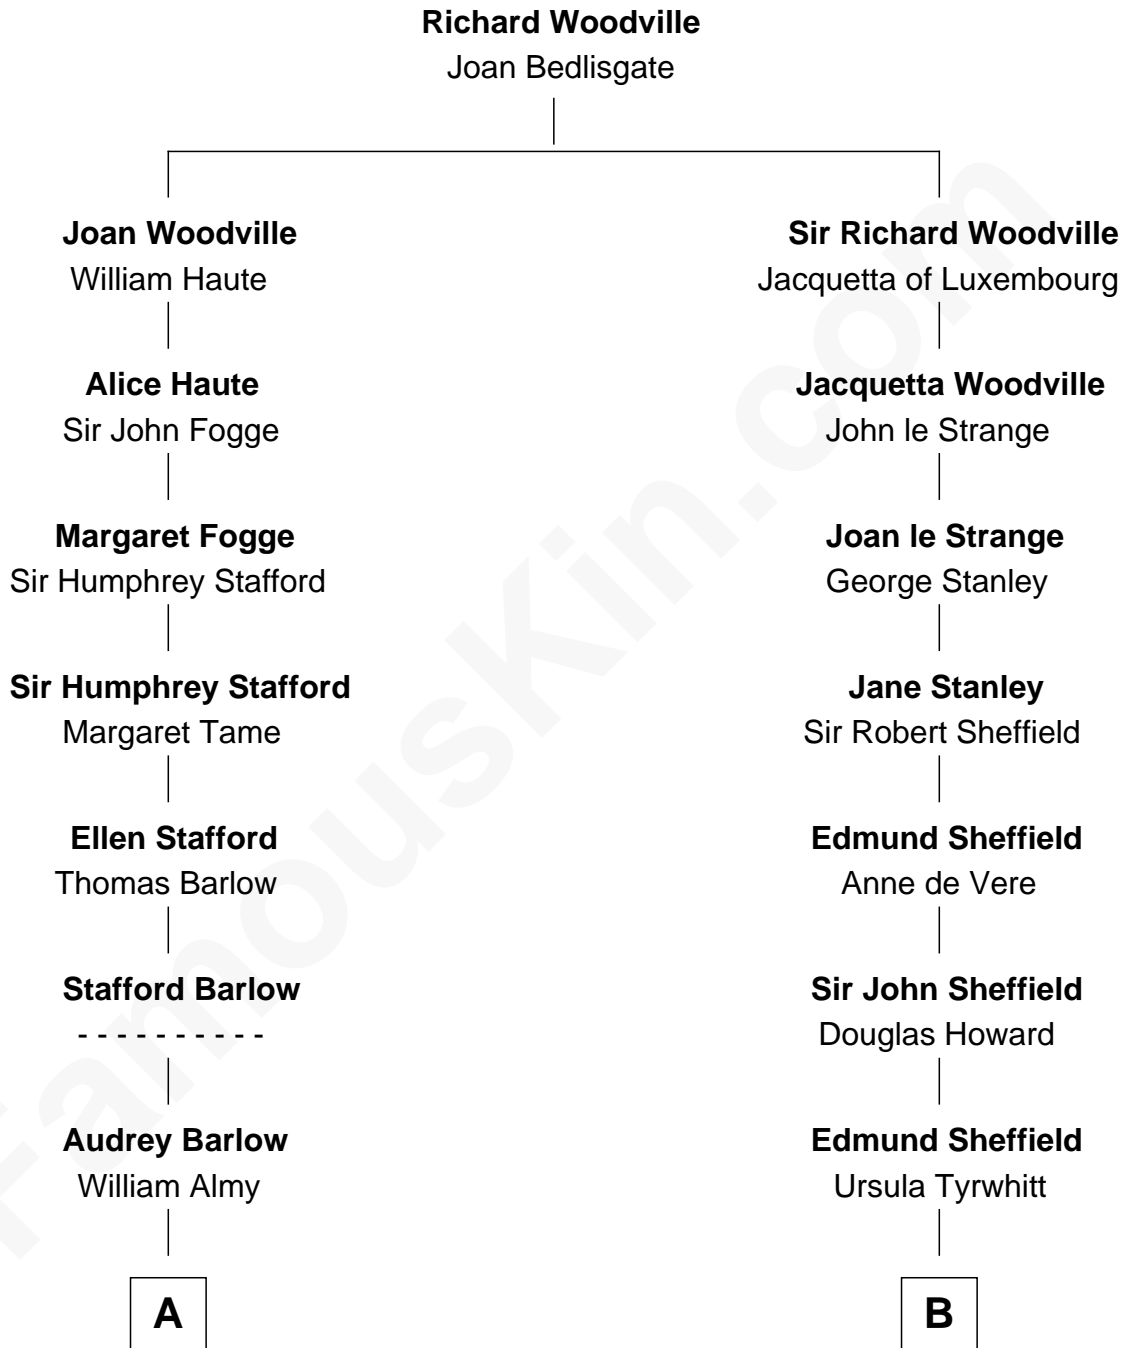

FamousKin.com

Relationship Chart of

Charlie Munger

Vice-Chairman of Berkshire Hathaway

17th cousin 3 times removed of

Ellen DeGeneres

Comedienne and TV Personality

C

Alfred George DeGeneres

Julia E. Billiu

Elliot Everett DeGeneres

Ruth Elodie Martin

Elliot Everett DeGeneres

Betty Jane Pfeffer

Ellen DeGeneres

Comedienne and TV Personality