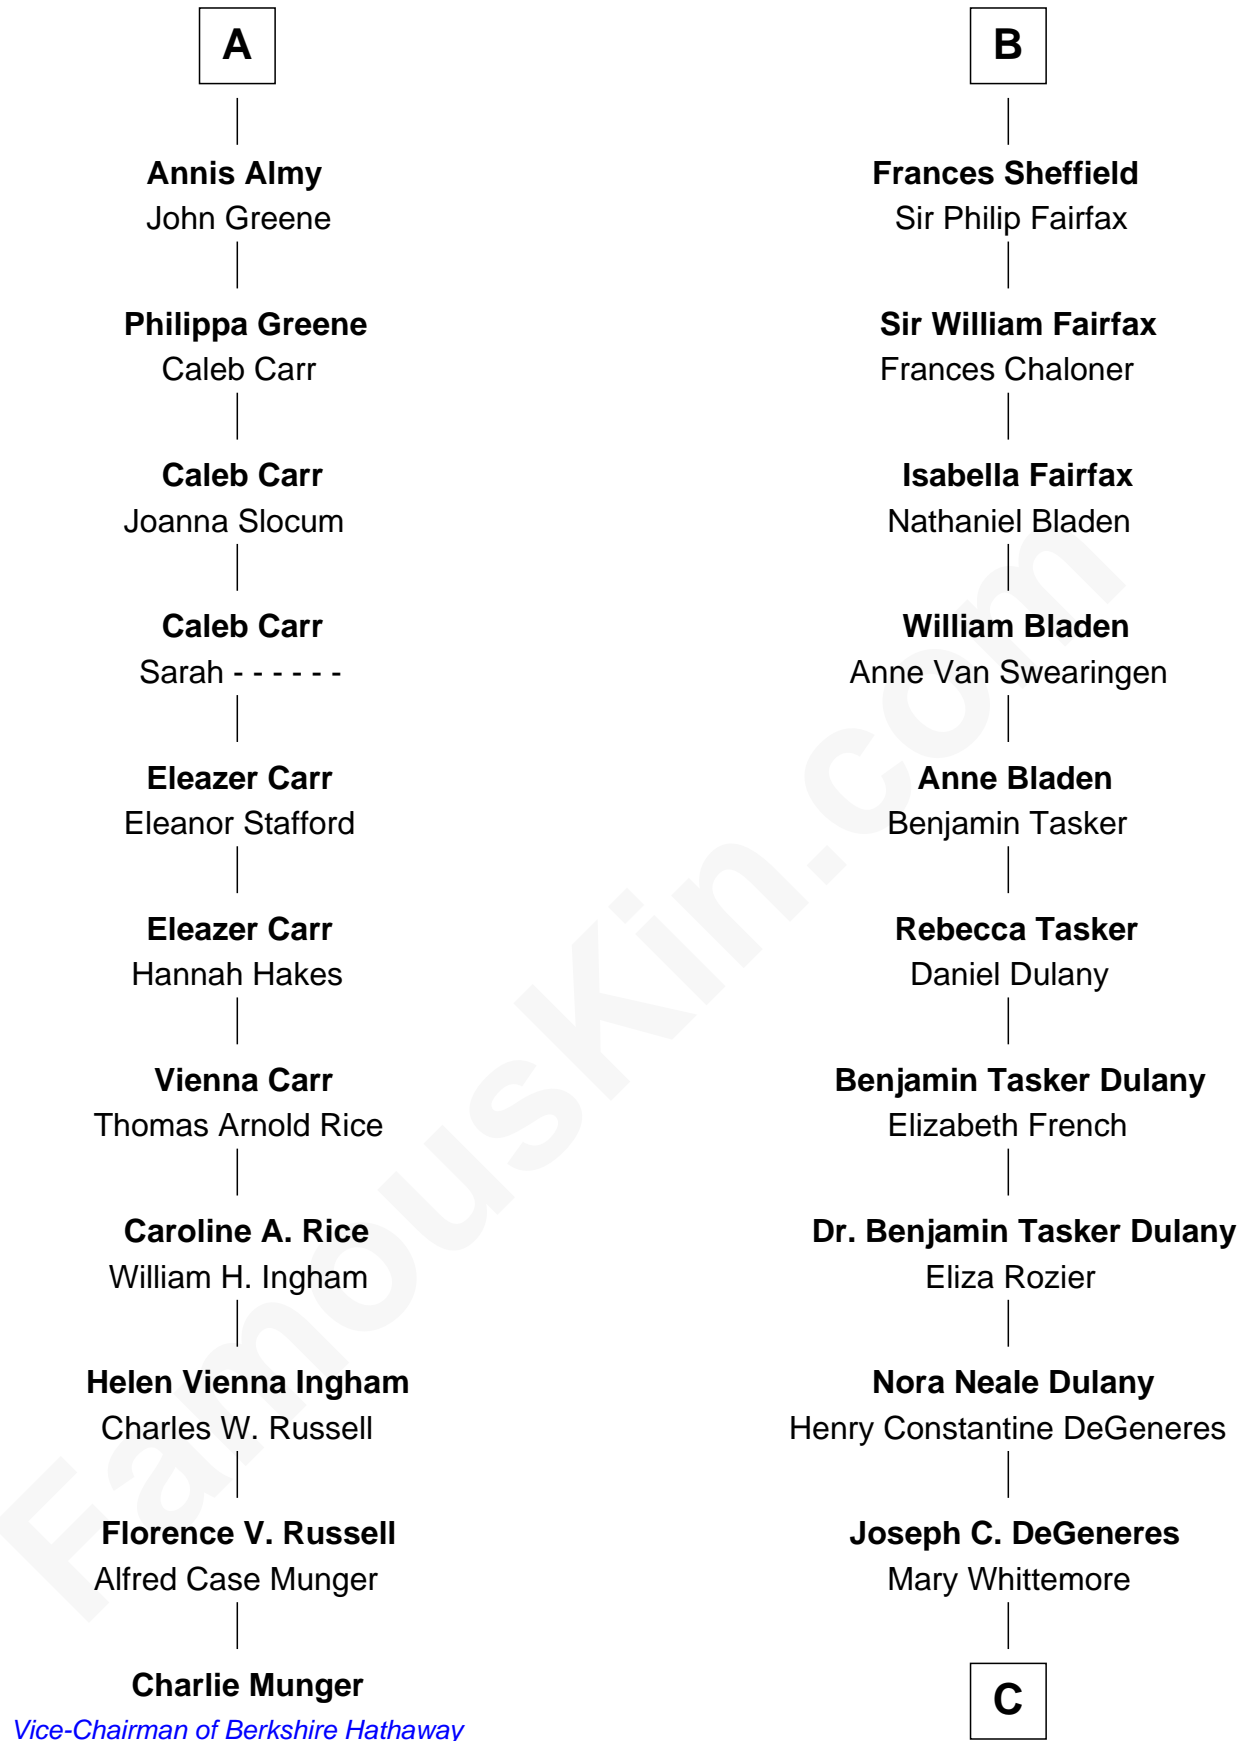

FamousKin.com

Relationship Chart of

Charlie Munger

Vice-Chairman of Berkshire Hathaway

17th cousin 3 times removed of

Ellen DeGeneres

Comedienne and TV Personality

C

Alfred George DeGeneres

Julia E. Billiu

Elliot Everett DeGeneres

Ruth Elodie Martin

Elliot Everett DeGeneres

Betty Jane Pfeffer

Ellen DeGeneres

Comedienne and TV Personality