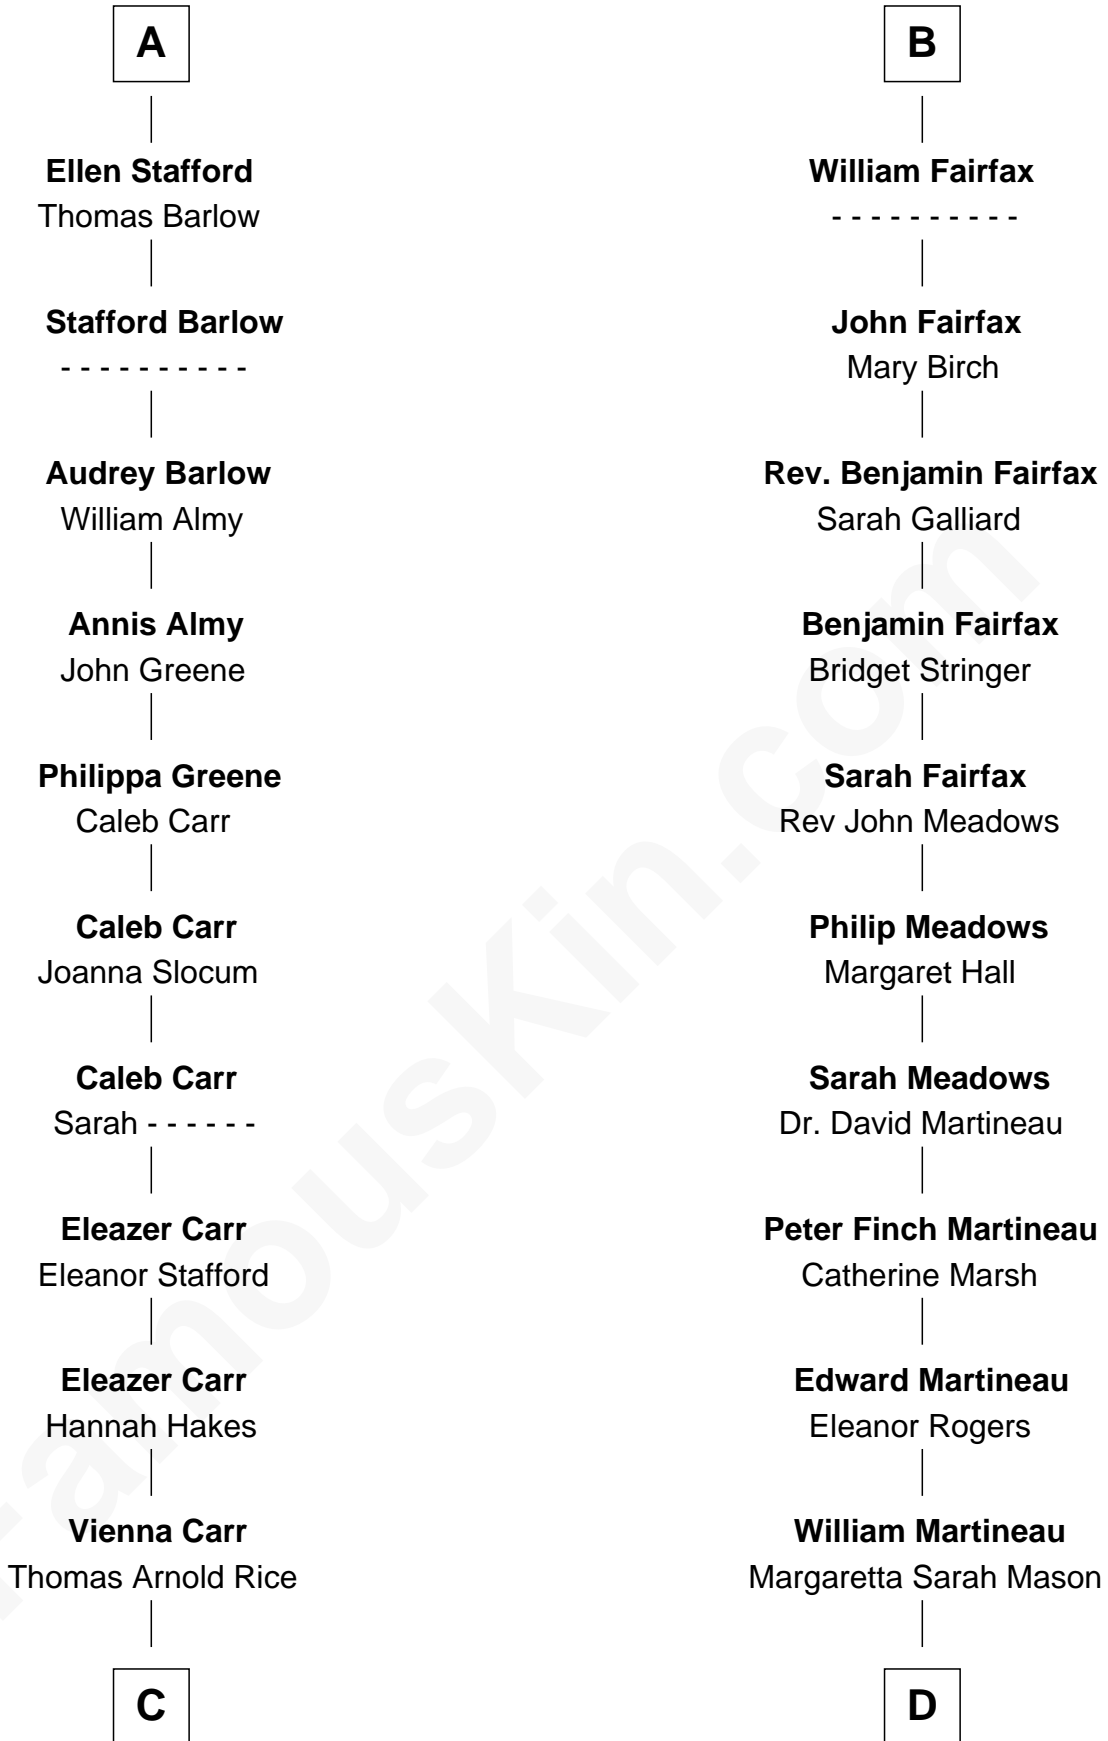

# FamousKin.com Relationship Chart of

**Charlie Munger**

*Vice-Chairman of Berkshire Hathaway*

20th cousin of

**Guy Ritchie**

*British Filmmaker*

**Ralph de Stafford**

*with wife  
Katherine de Hastang*

Elizabeth Newmarch

**Humphrey Stafford**

Katherine Fray

**Jane de Neville**

Sir William Gascoigne

**Sir Humphrey Stafford**

Margaret Fogge

**Sir William Gascoigne**

Margaret Percy

**Sir Humphrey Stafford**

Margaret Tame

**Agnes Gascoigne**

Sir Thomas Fairfax

**A**

**B**

**C**

**Caroline A. Rice**  
William H. Ingham

**Helen Vienna Ingham**  
Charles W. Russell

**Florence V. Russell**  
Alfred Case Munger

**Charlie Munger**  
*Vice-Chairman of Berkshire Hathaway*

**D**

**Edith Jane Martineau**  
Vivian Guy Ouseley McLaughlin