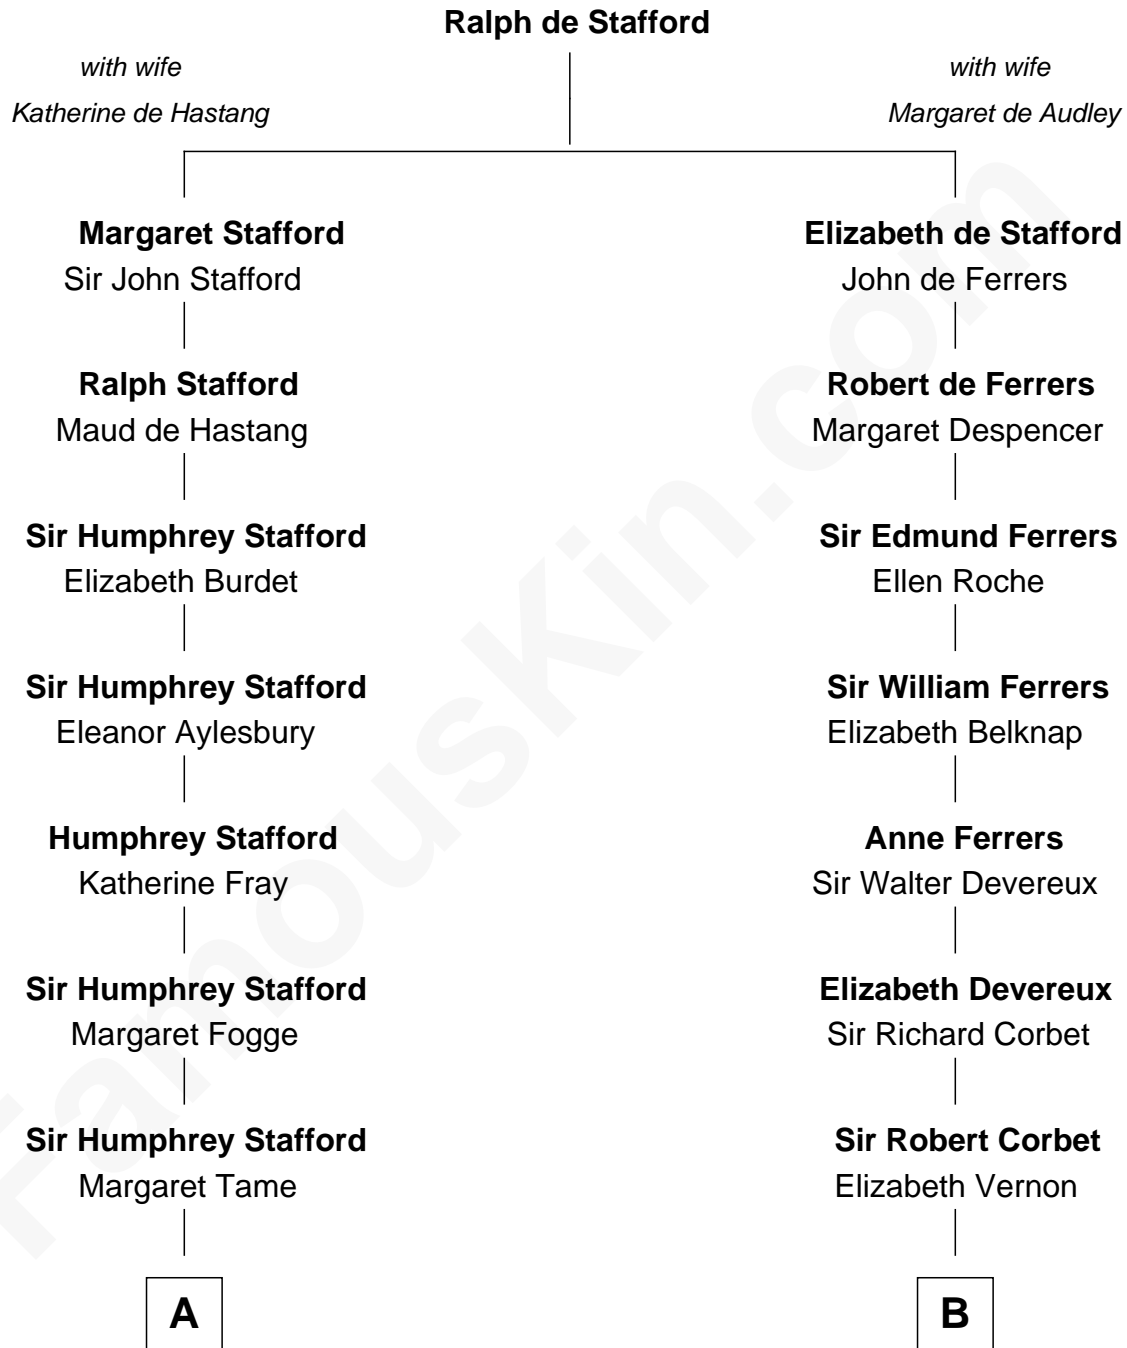

FamousKin.com

Relationship Chart of

Charlie Munger

Vice-Chairman of Berkshire Hathaway

18th cousin 2 times removed of

Marjorie Post

Founder of General Foods

C

Caroline A. Rice
William H. Ingham

Helen Vienna Ingham
Charles W. Russell

Florence V. Russell
Alfred Case Munger

Charlie Munger
Vice-Chairman of Berkshire Hathaway

D

Charles William Post
Elle Letitia Merriweather