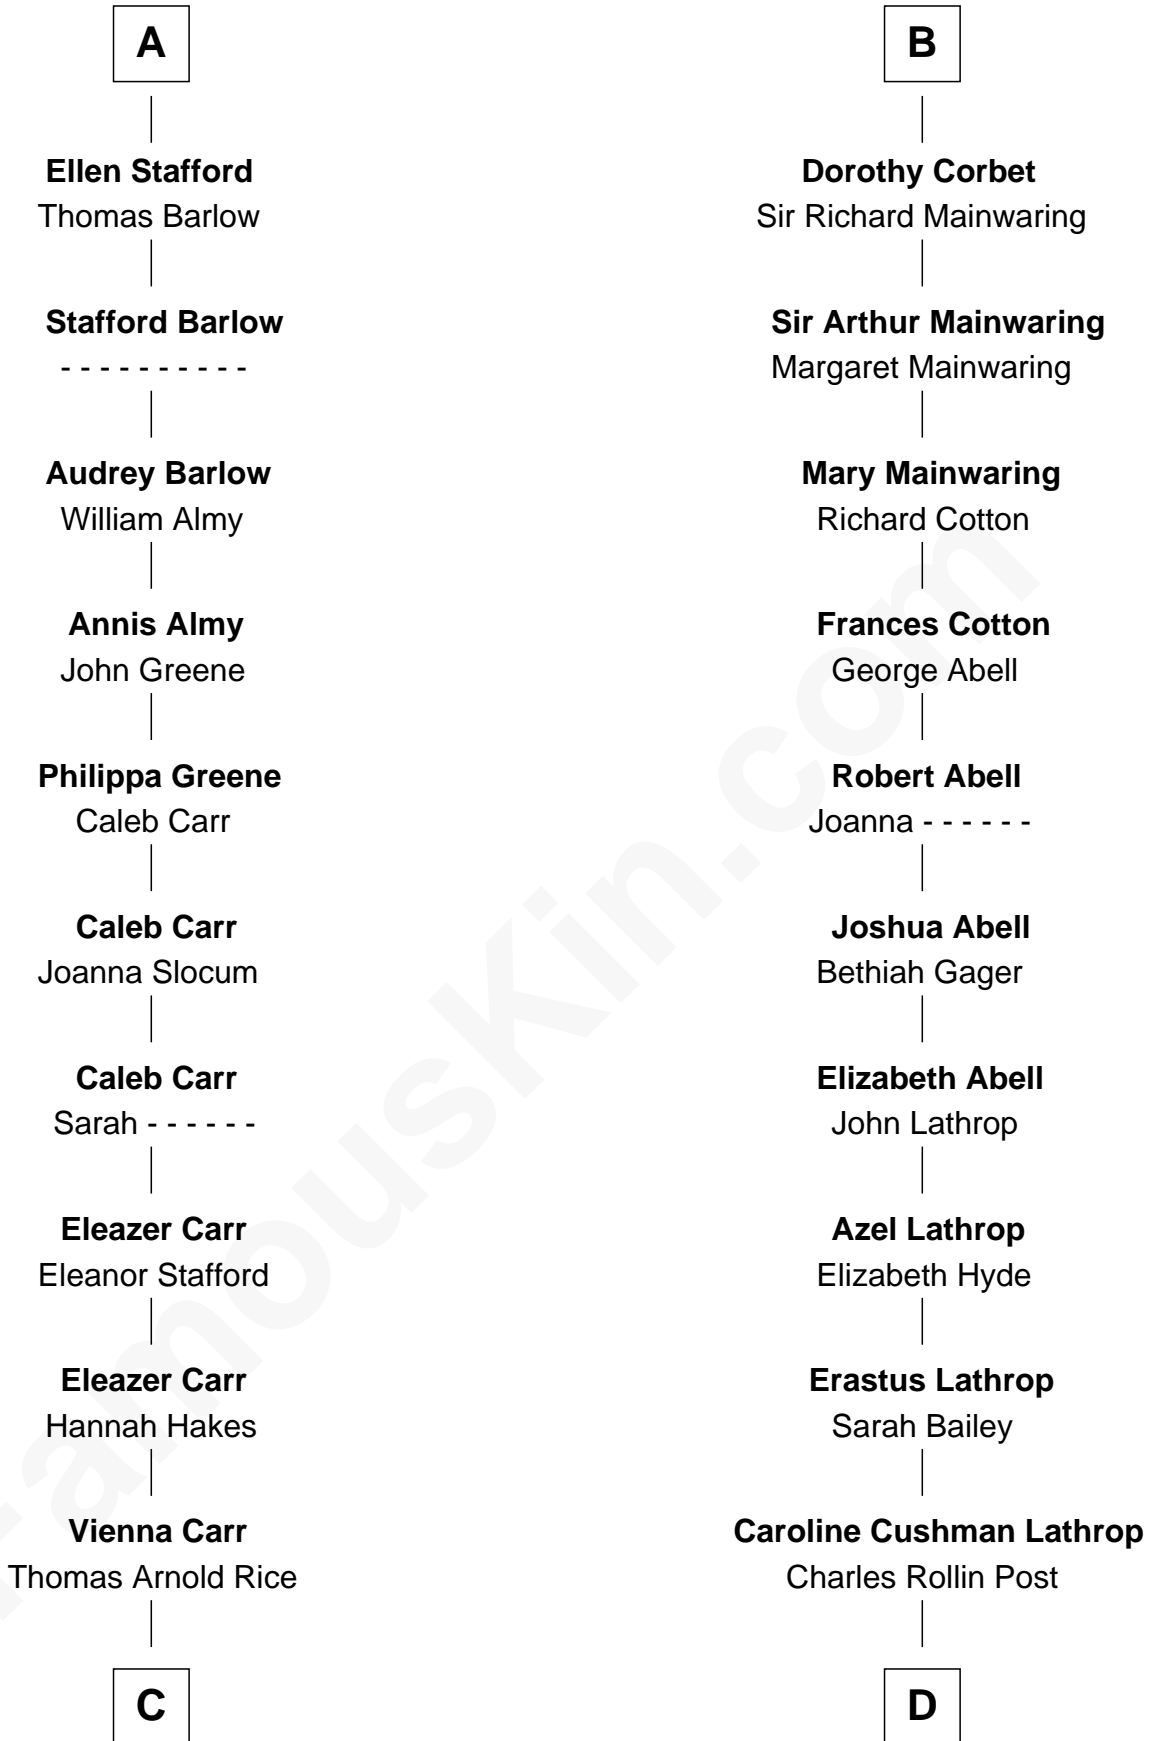

FamousKin.com

Relationship Chart of

Charlie Munger

Vice-Chairman of Berkshire Hathaway

18th cousin 2 times removed of

Marjorie Post

Founder of General Foods

C

Caroline A. Rice
William H. Ingham

Helen Vienna Ingham
Charles W. Russell

Florence V. Russell
Alfred Case Munger

Charlie Munger
Vice-Chairman of Berkshire Hathaway

D

Charles William Post
Elle Letitia Merriweather