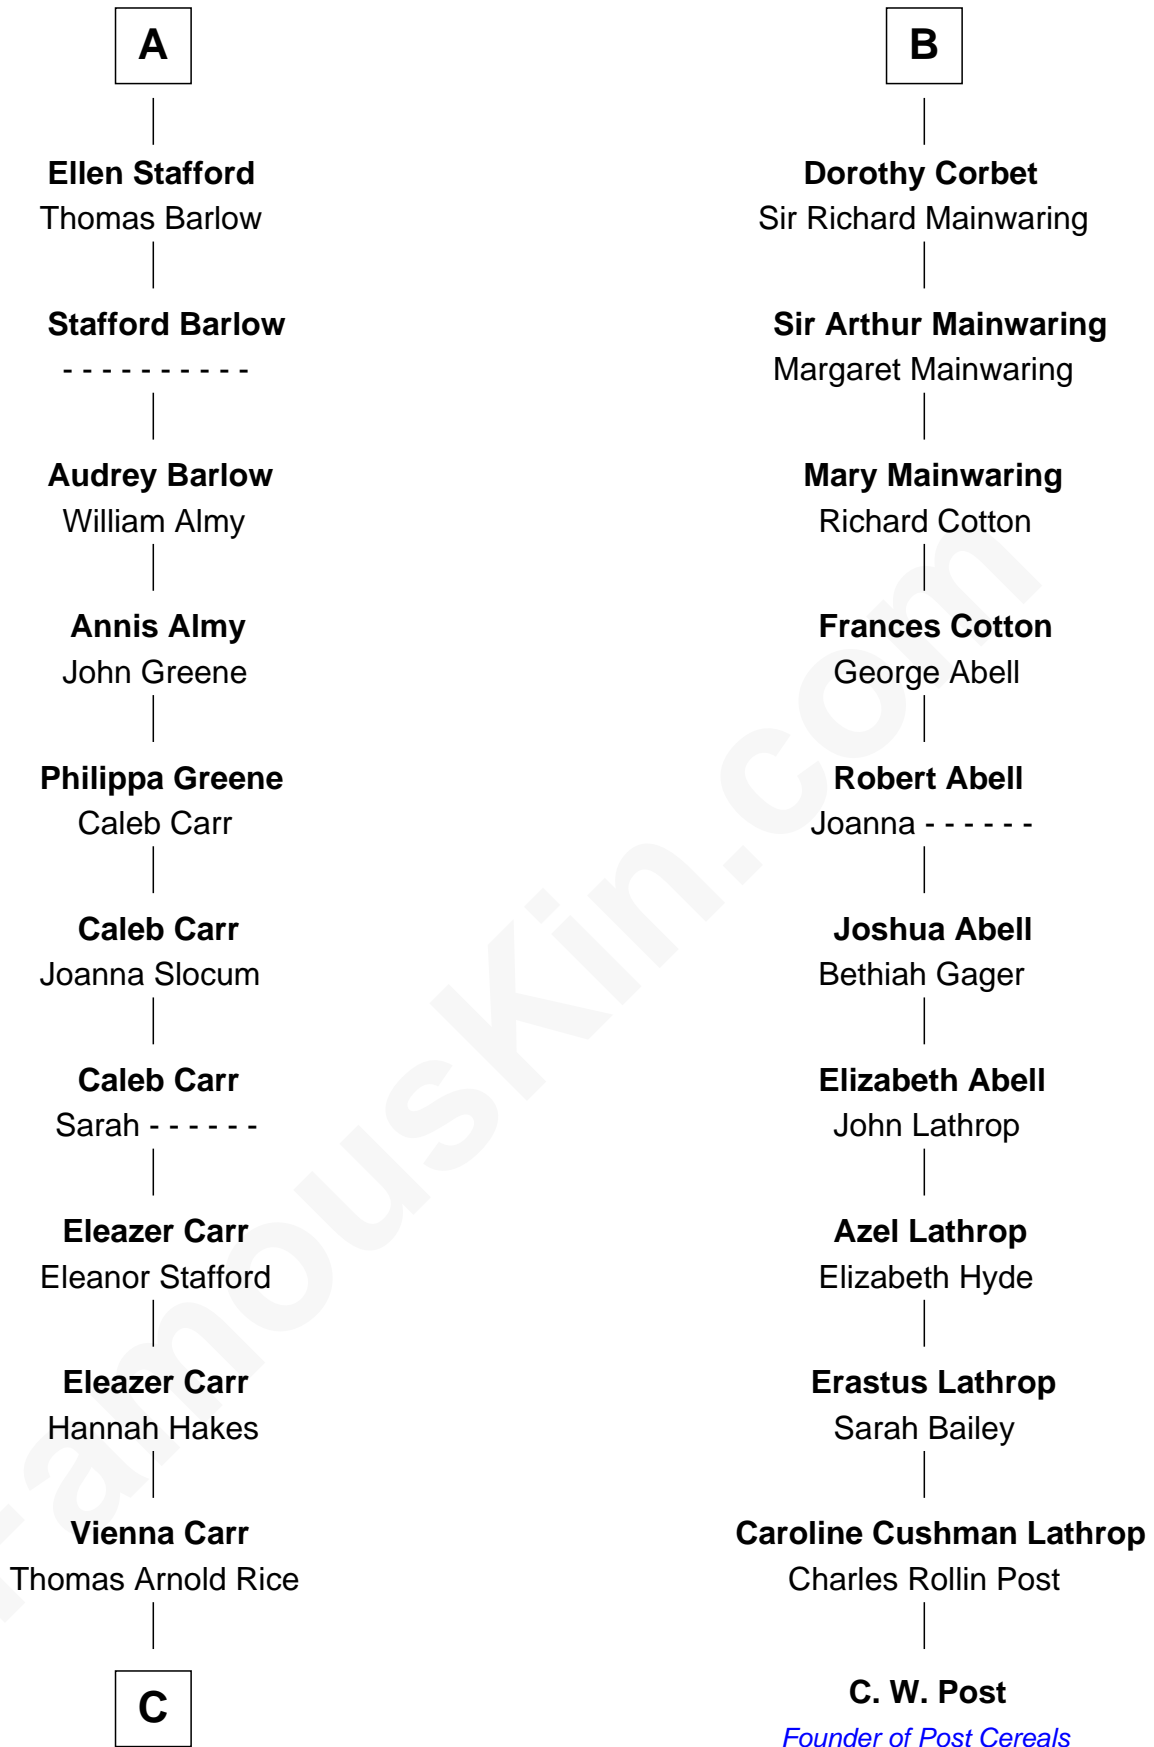

FamousKin.com

Relationship Chart of

Charlie Munger

Vice-Chairman of Berkshire Hathaway

17th cousin 3 times removed of

C. W. Post

Founder of Post Cereals

C

—
Caroline A. Rice
William H. Ingham

—
Helen Vienna Ingham
Charles W. Russell

—
Florence V. Russell
Alfred Case Munger

—
Charlie Munger
Vice-Chairman of Berkshire Hathaway

FamousKin.com