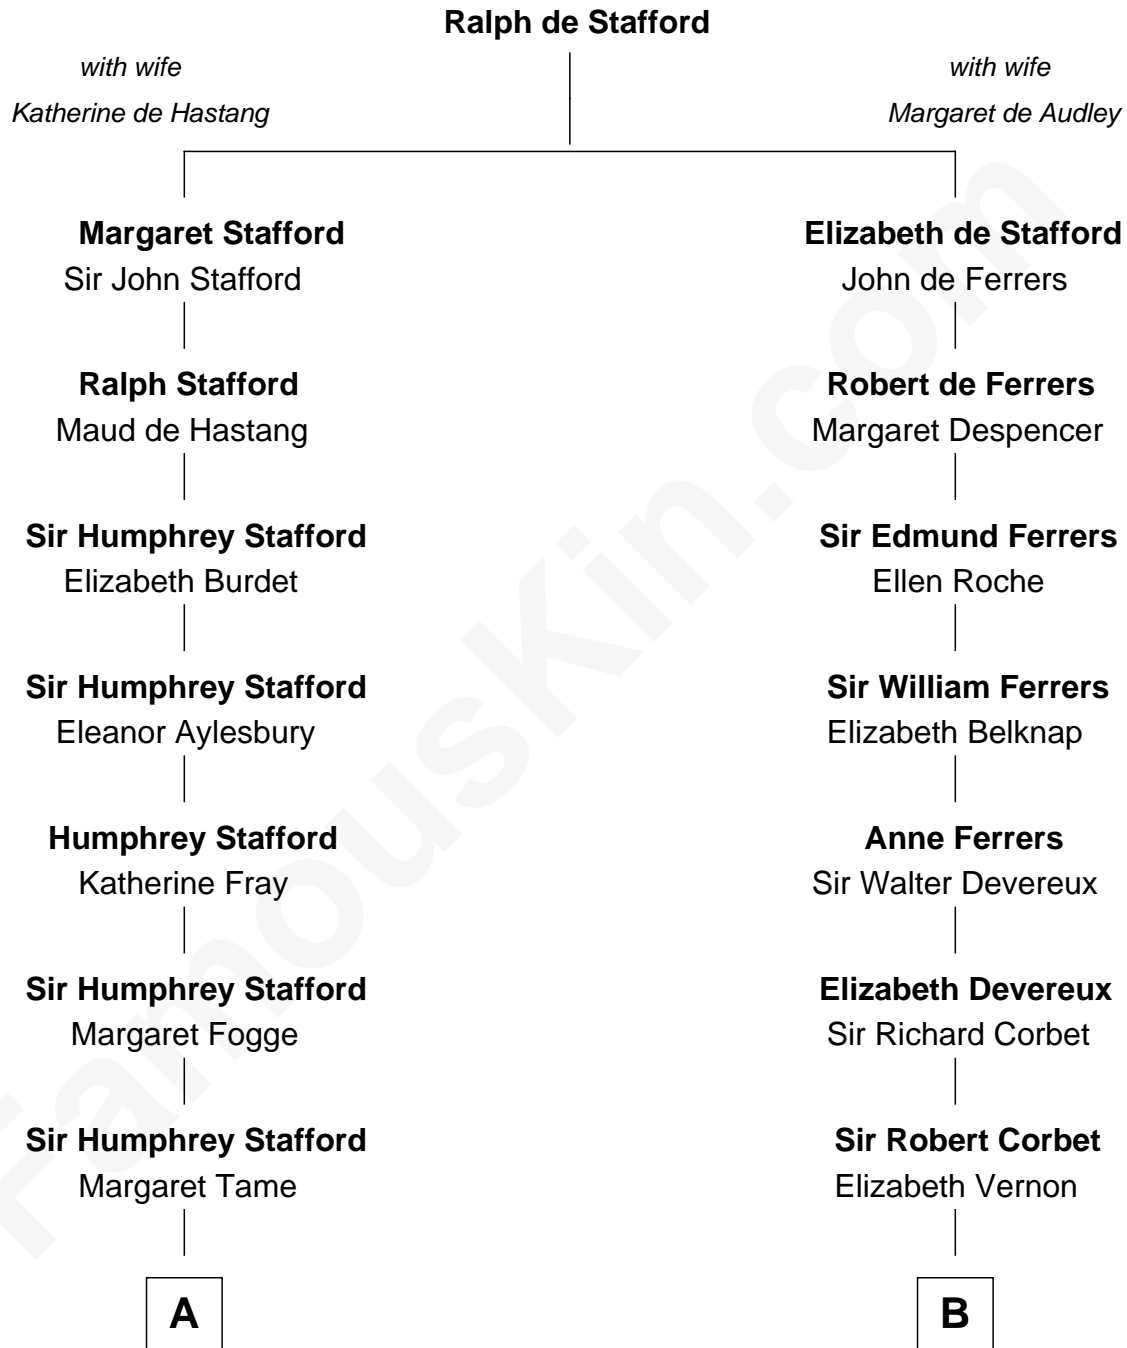

FamousKin.com

Relationship Chart of

Charlie Munger

Vice-Chairman of Berkshire Hathaway

17th cousin 3 times removed of

C. W. Post

Founder of Post Cereals

C

—
Caroline A. Rice
William H. Ingham

—
Helen Vienna Ingham
Charles W. Russell

—
Florence V. Russell
Alfred Case Munger

—
Charlie Munger
Vice-Chairman of Berkshire Hathaway

FamousKin.com