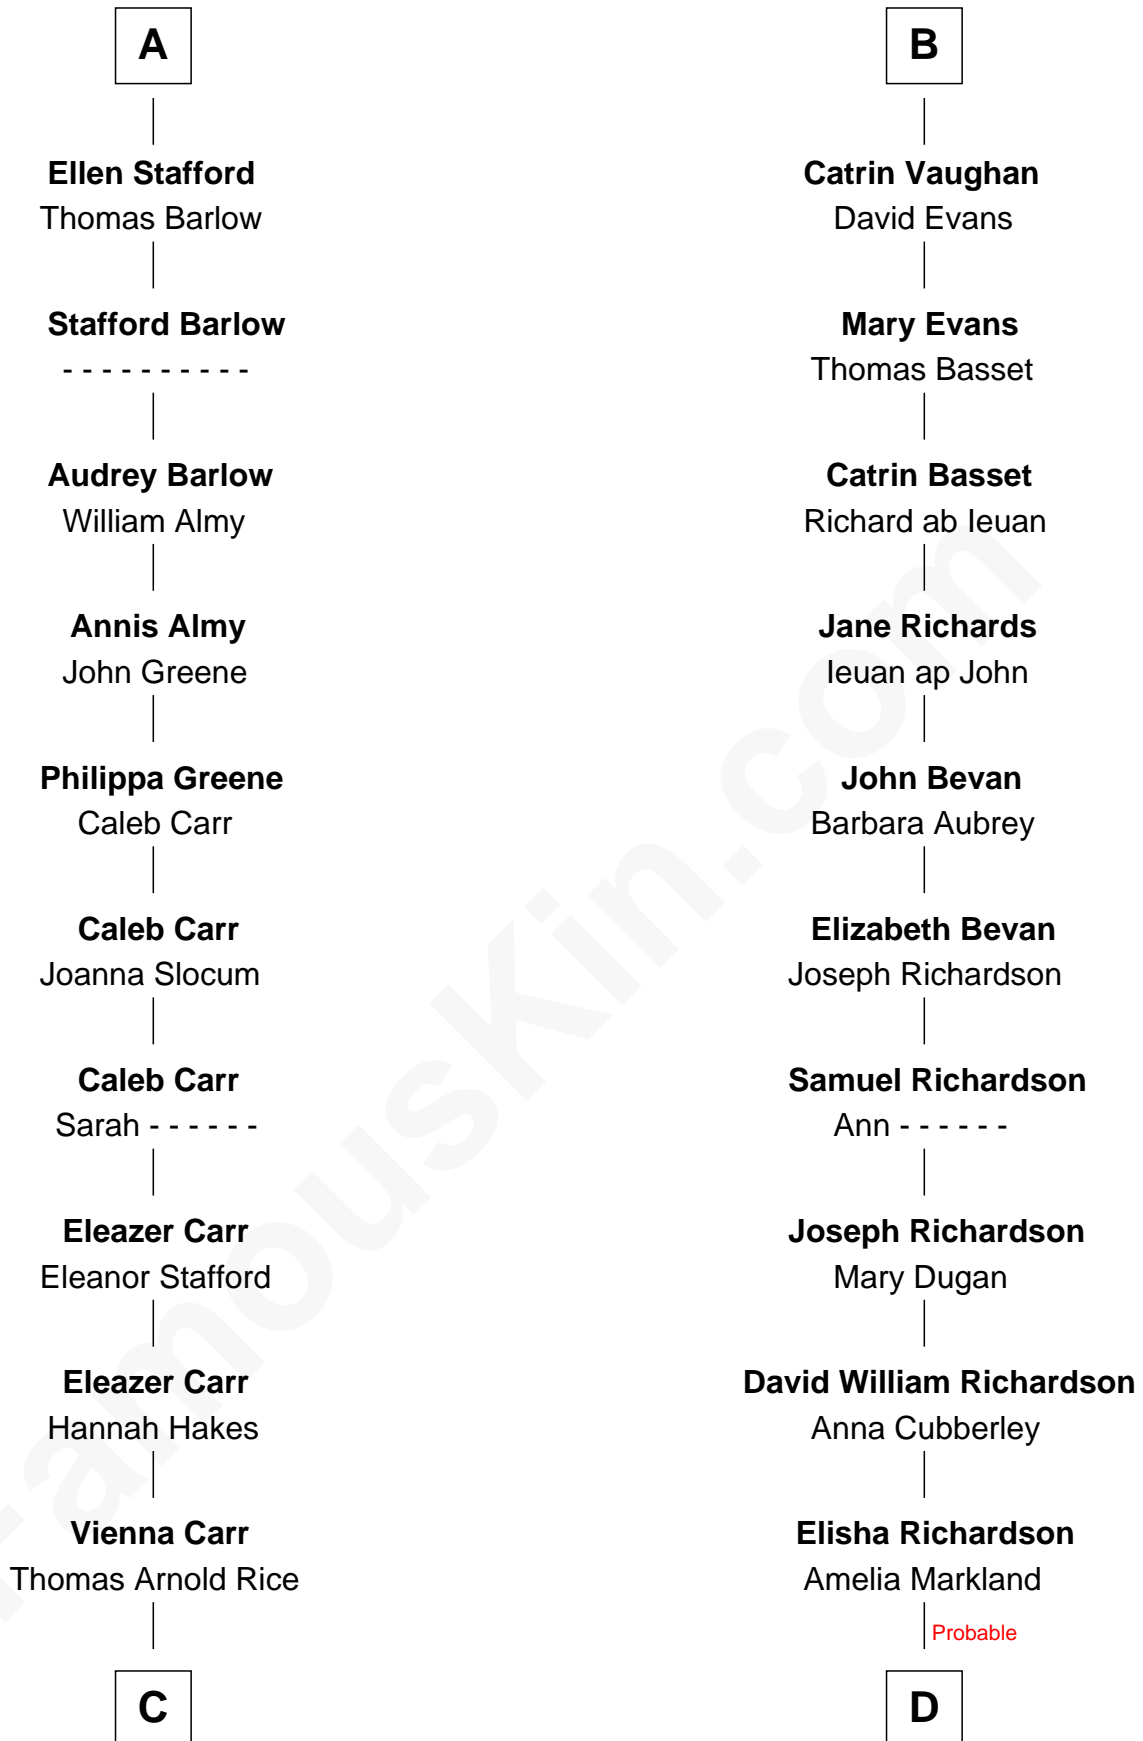

## Relationship Chart of

### Charlie Munger

*Vice-Chairman of Berkshire Hathaway*

20th cousin 1 time removed of

### Sally Ride

*1st American Woman in Space*

**Sir Warin Trussell**  
Maud de St. Philibert

**C**

**Caroline A. Rice**  
William H. Ingham

**Helen Vienna Ingham**  
Charles W. Russell

**Florence V. Russell**  
Alfred Case Munger

**Dale Burdell Ride**  
Carol Joyce Anderson

**Sally Ride**  
*1st American Woman in Space*