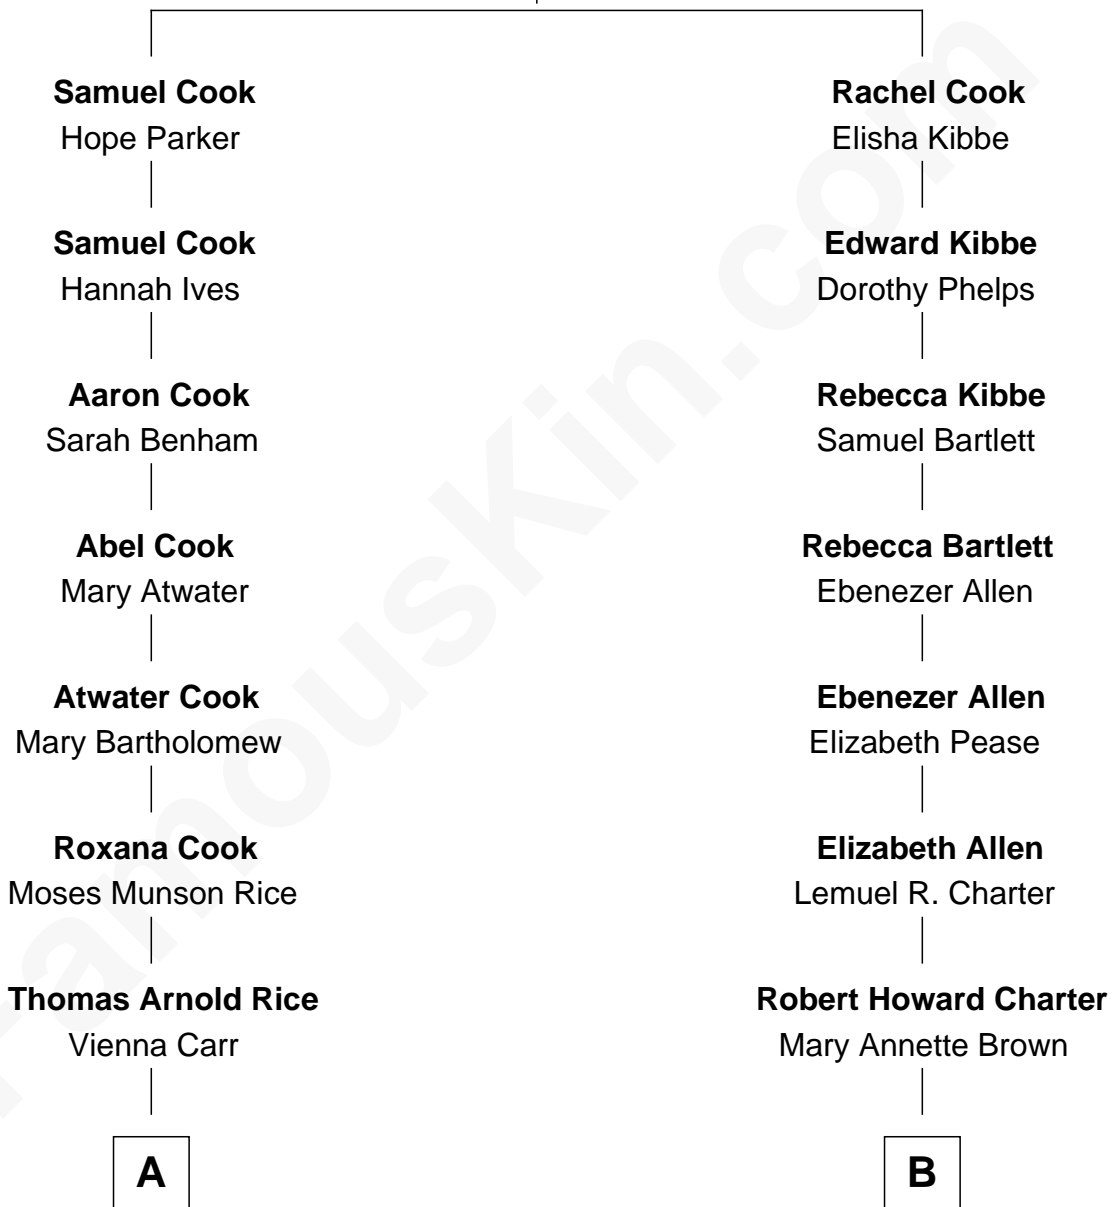

FamousKin.com Relationship Chart of

Charlie Munger

Vice-Chairman of Berkshire Hathaway

10th cousin of

Bill Paxton

TV and Movie Actor

Henry Cook

Judith Birdsall

A

Caroline A. Rice
William H. Ingham

Helen Vienna Ingham
Charles W. Russell

Florence V. Russell
Alfred Case Munger

Charlie Munger
Vice-Chairman of Berkshire Hathaway

B

Olive M. Charter
Levi S. Gray

Wayne C. Gray
Leonie Marie Turk