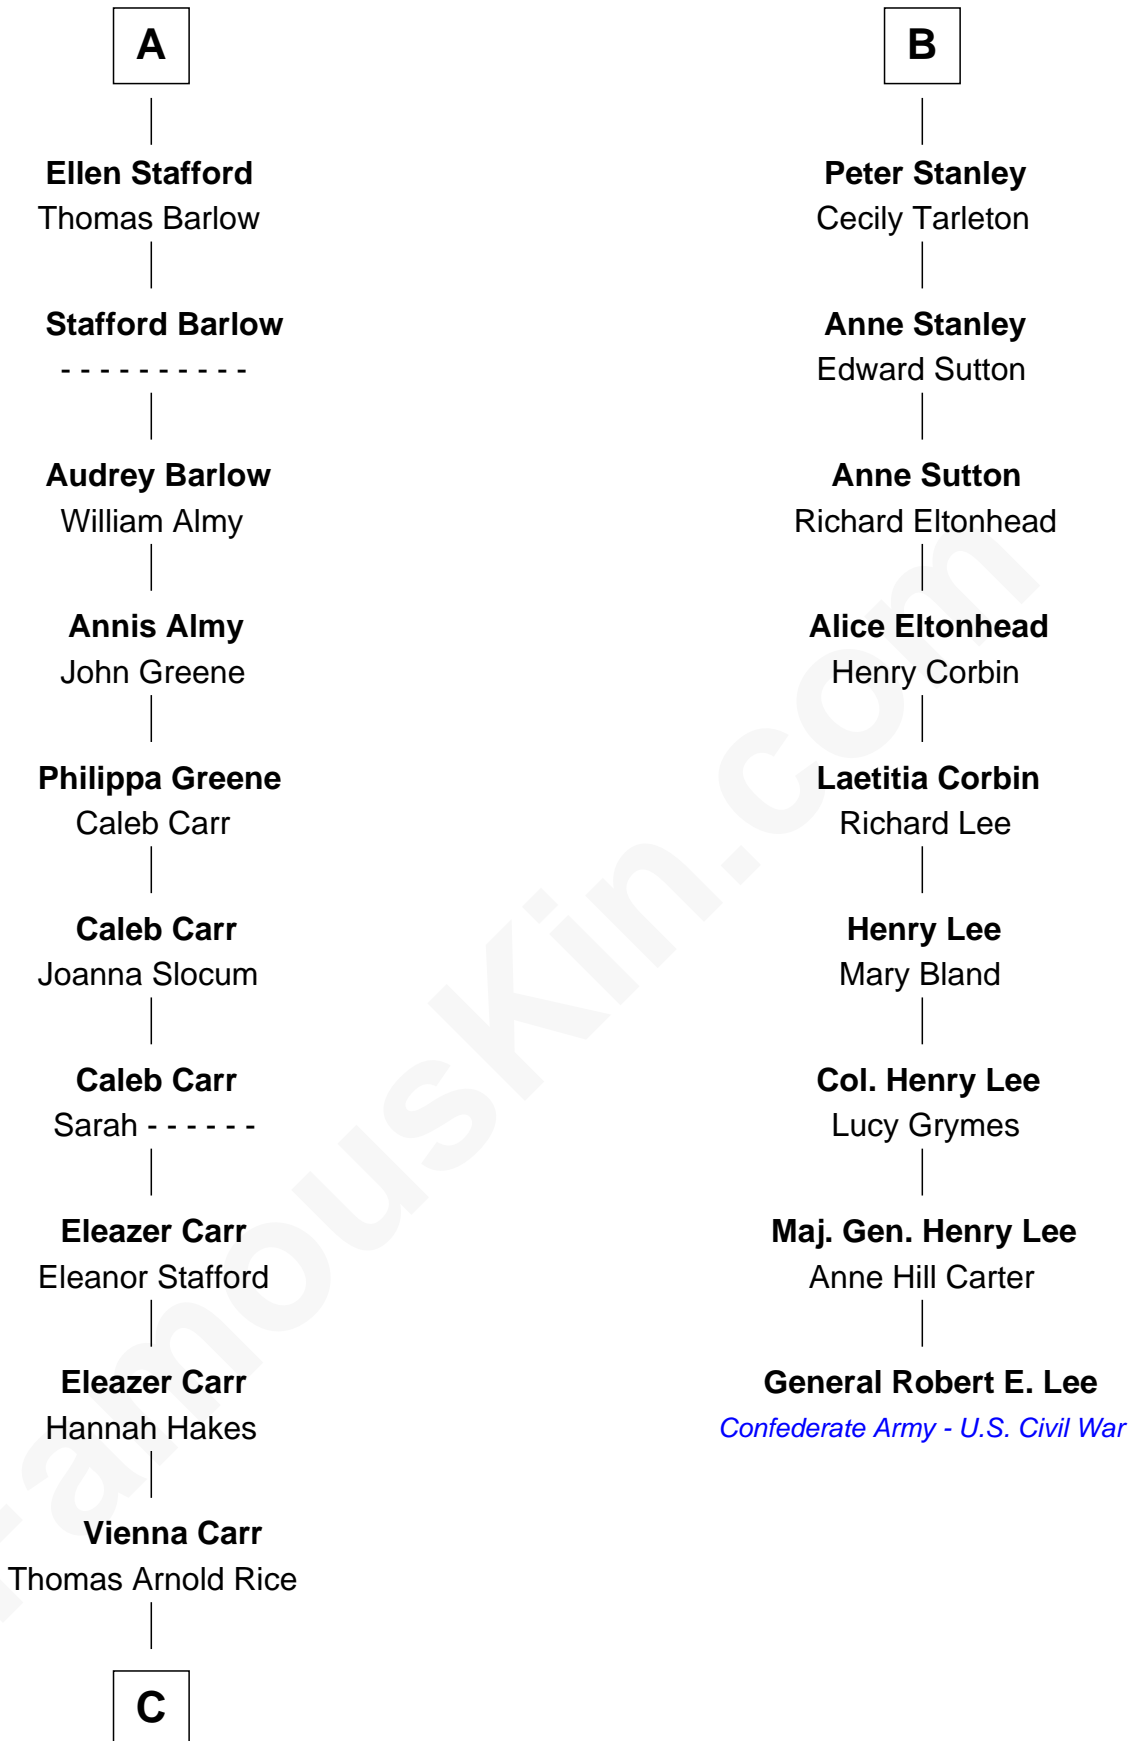

FamousKin.com

Relationship Chart of

Charlie Munger

Vice-Chairman of Berkshire Hathaway

15th cousin 5 times removed of

General Robert E. Lee

Confederate Army - U.S. Civil War

C

—
Caroline A. Rice
William H. Ingham

—
Helen Vienna Ingham
Charles W. Russell

—
Florence V. Russell
Alfred Case Munger

—
Charlie Munger
Vice-Chairman of Berkshire Hathaway

FamousKin.com