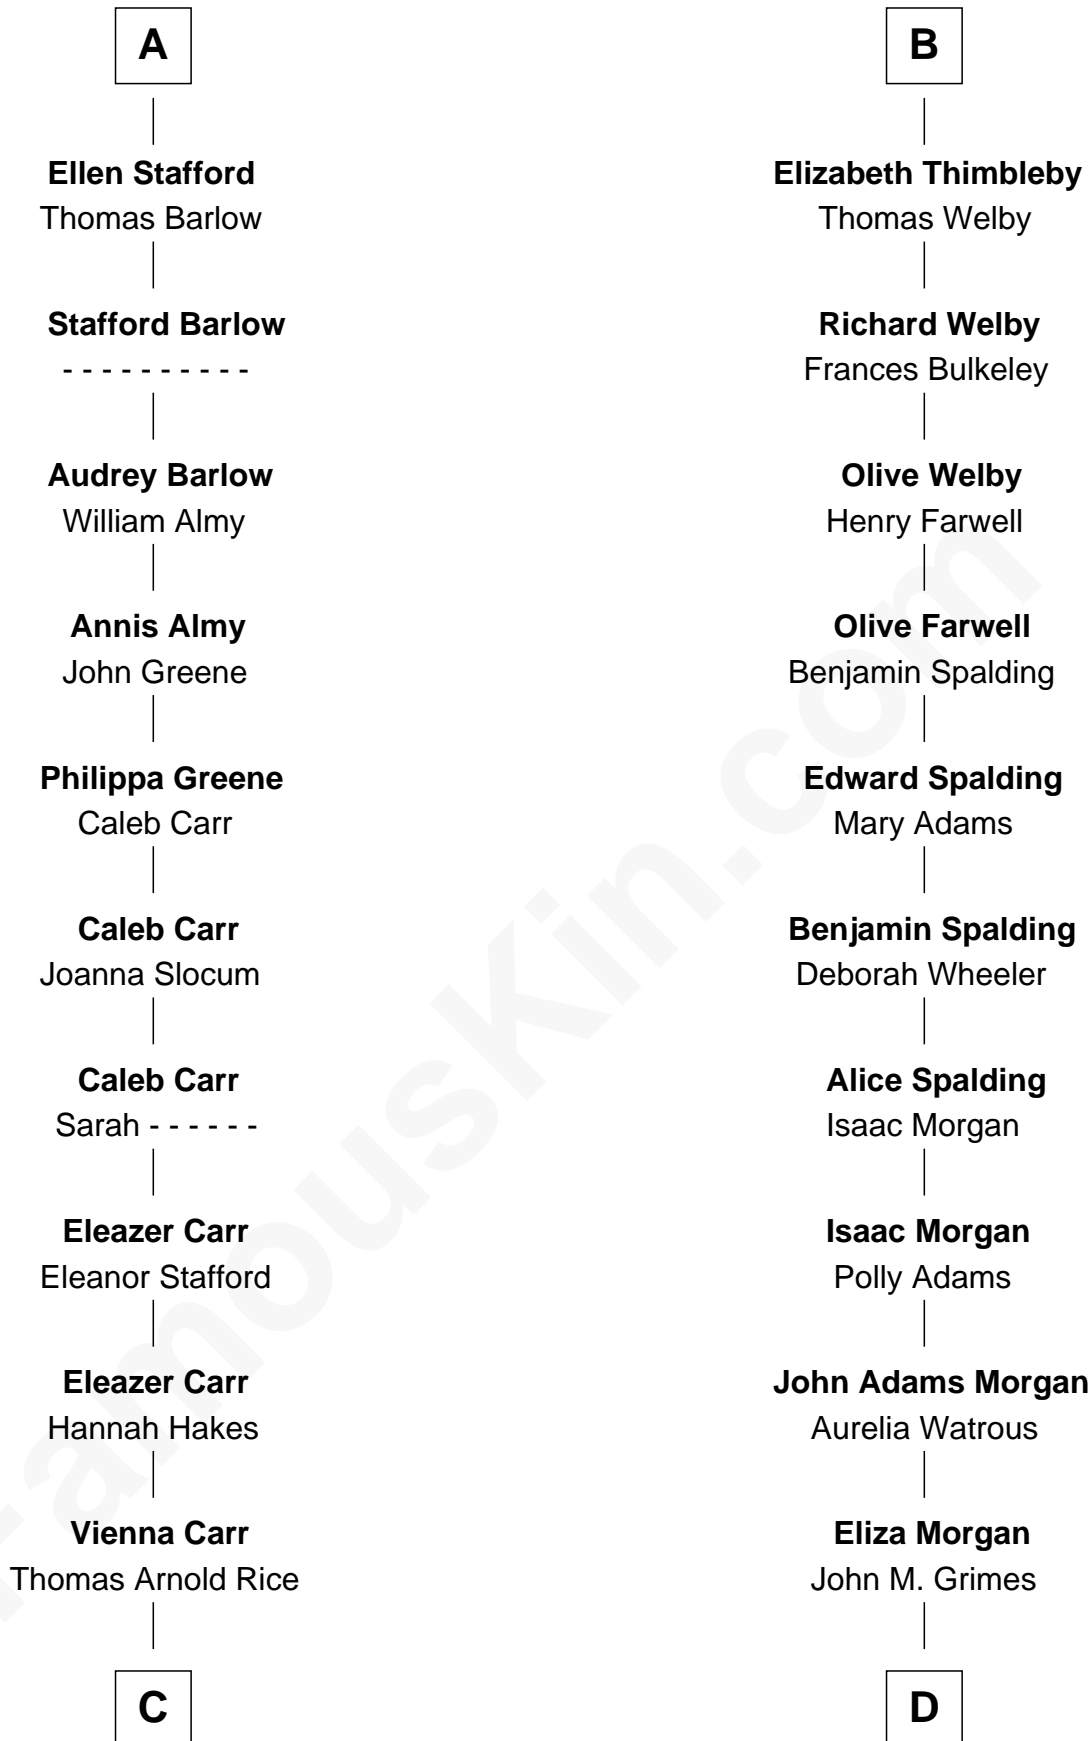

FamousKin.com Relationship Chart of

Charlie Munger

Vice-Chairman of Berkshire Hathaway

20th cousin 1 time removed of

Linda Hamilton

TV and Movie Actress

C

Caroline A. Rice
William H. Ingham

Helen Vienna Ingham
Charles W. Russell

Florence V. Russell
Alfred Case Munger

Charlie Munger
Vice-Chairman of Berkshire Hathaway

D

Aurelia Morgan Grimes
Stephen P. Holt

Taylor Holt
Frances Kyle

Dr. Richard Huckstep Holt
Mildred Alberta Derby