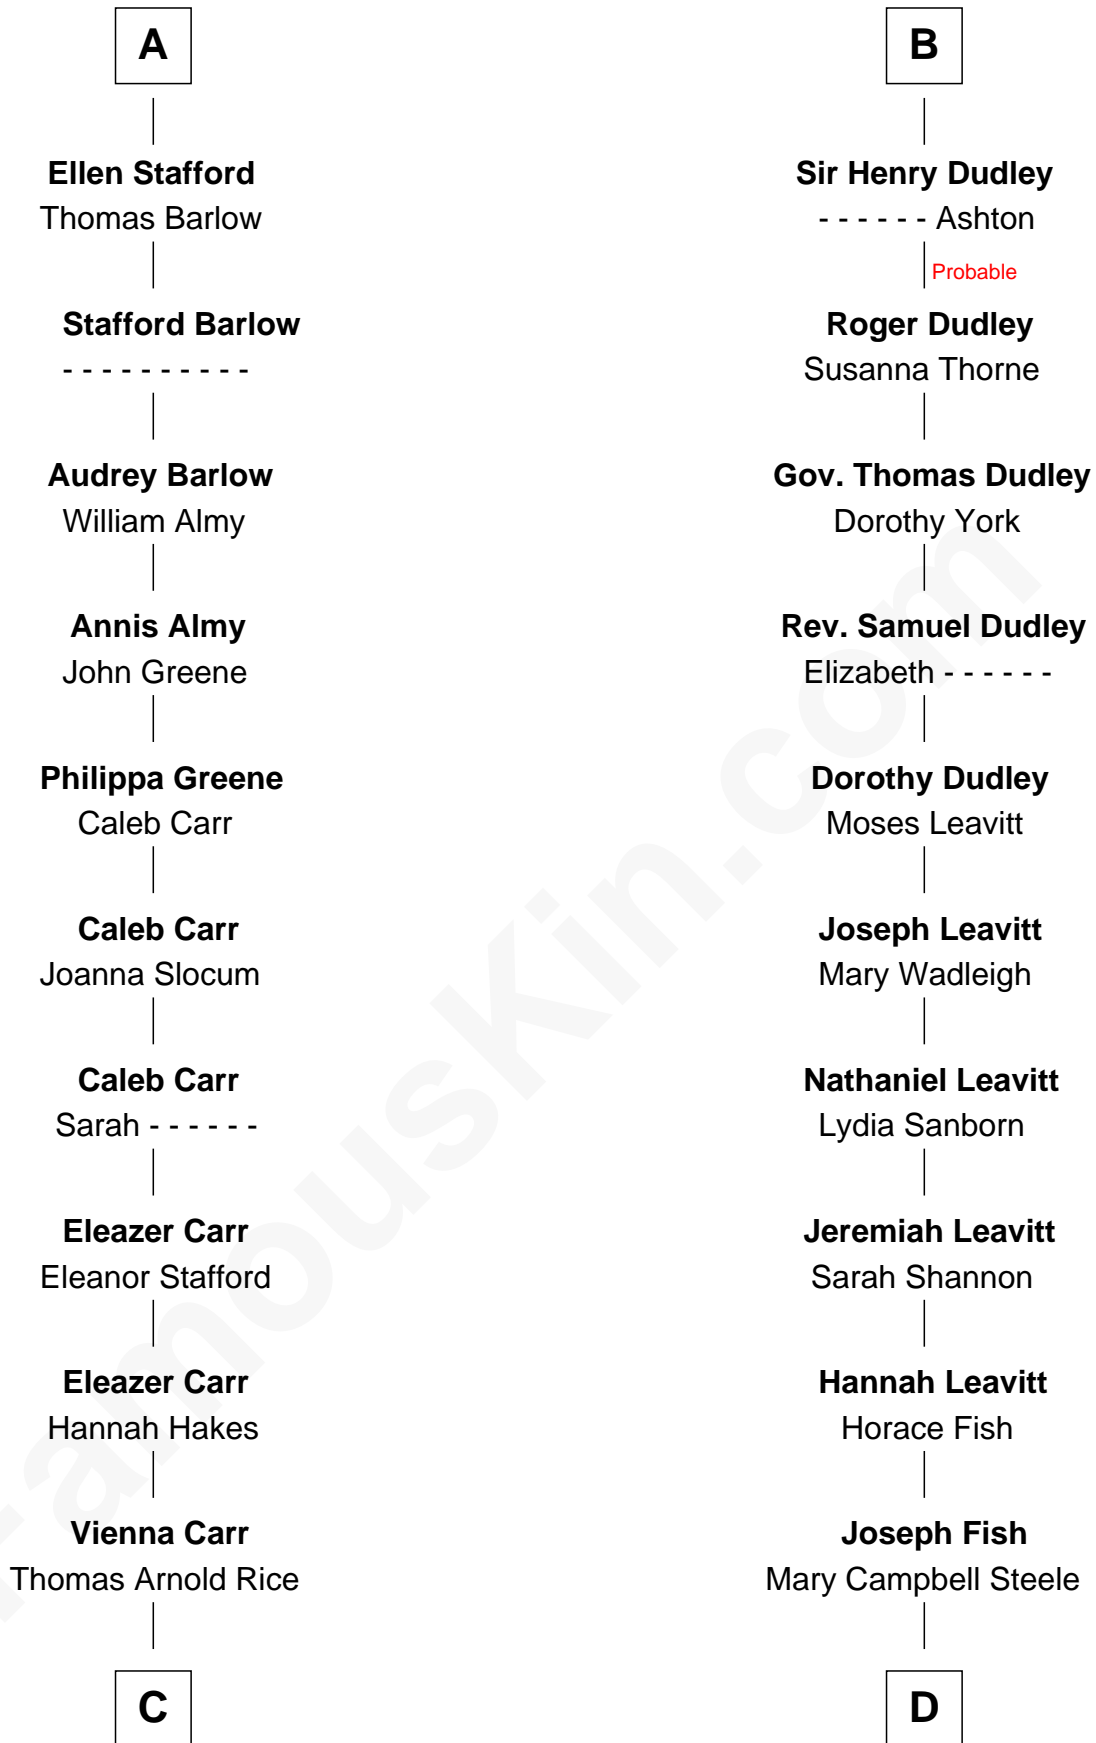

FamousKin.com

Relationship Chart of

Charlie Munger

Vice-Chairman of Berkshire Hathaway

20th cousin 1 time removed of

Keri Russell

TV and Movie Actress

C

Caroline A. Rice
William H. Ingham

Helen Vienna Ingham
Charles W. Russell

Florence V. Russell
Alfred Case Munger

Charlie Munger
Vice-Chairman of Berkshire Hathaway

D

John Lazelle Fish
Melvina Cheney

Karl Joseph Fish
Mary Emma McNeil

Emma Inez Fish
Kermit Sylvester Stephens

Stephanie Stephens
David Harold Russell

Keri Russell
TV and Movie Actress