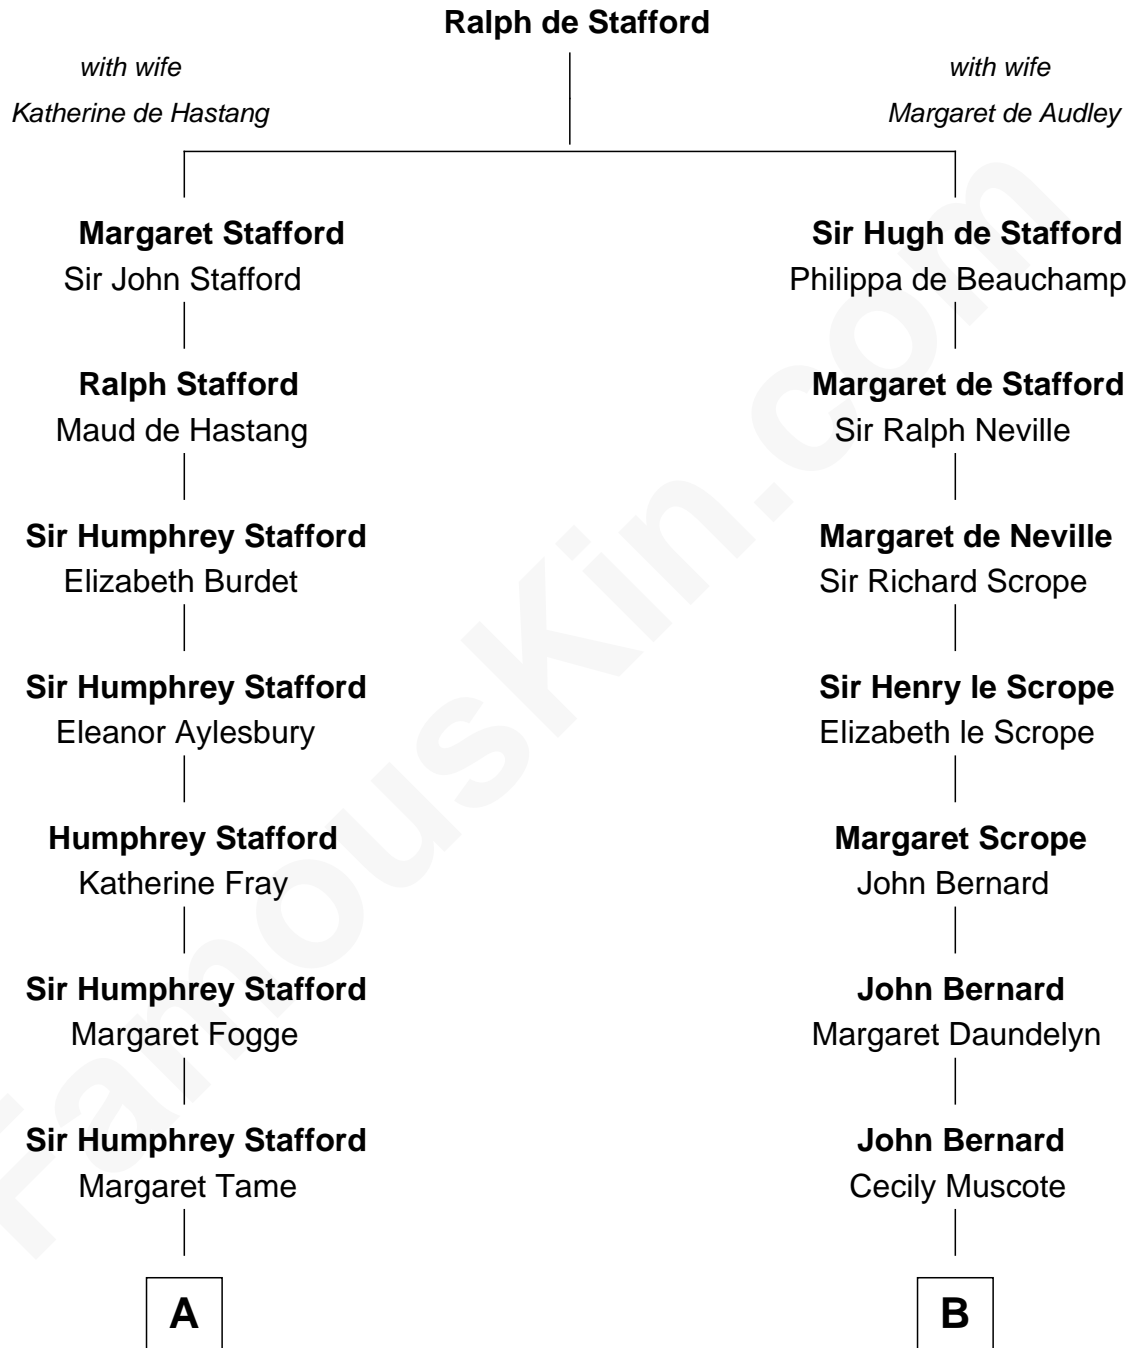

# FamousKin.com

## Relationship Chart of

### Charlie Munger

Vice-Chairman of Berkshire Hathaway

16th cousin 4 times removed of

**Benjamin Harrison**  
23rd U.S. President

**C**

—  
**Caroline A. Rice**  
William H. Ingham

—  
**Helen Vienna Ingham**  
Charles W. Russell