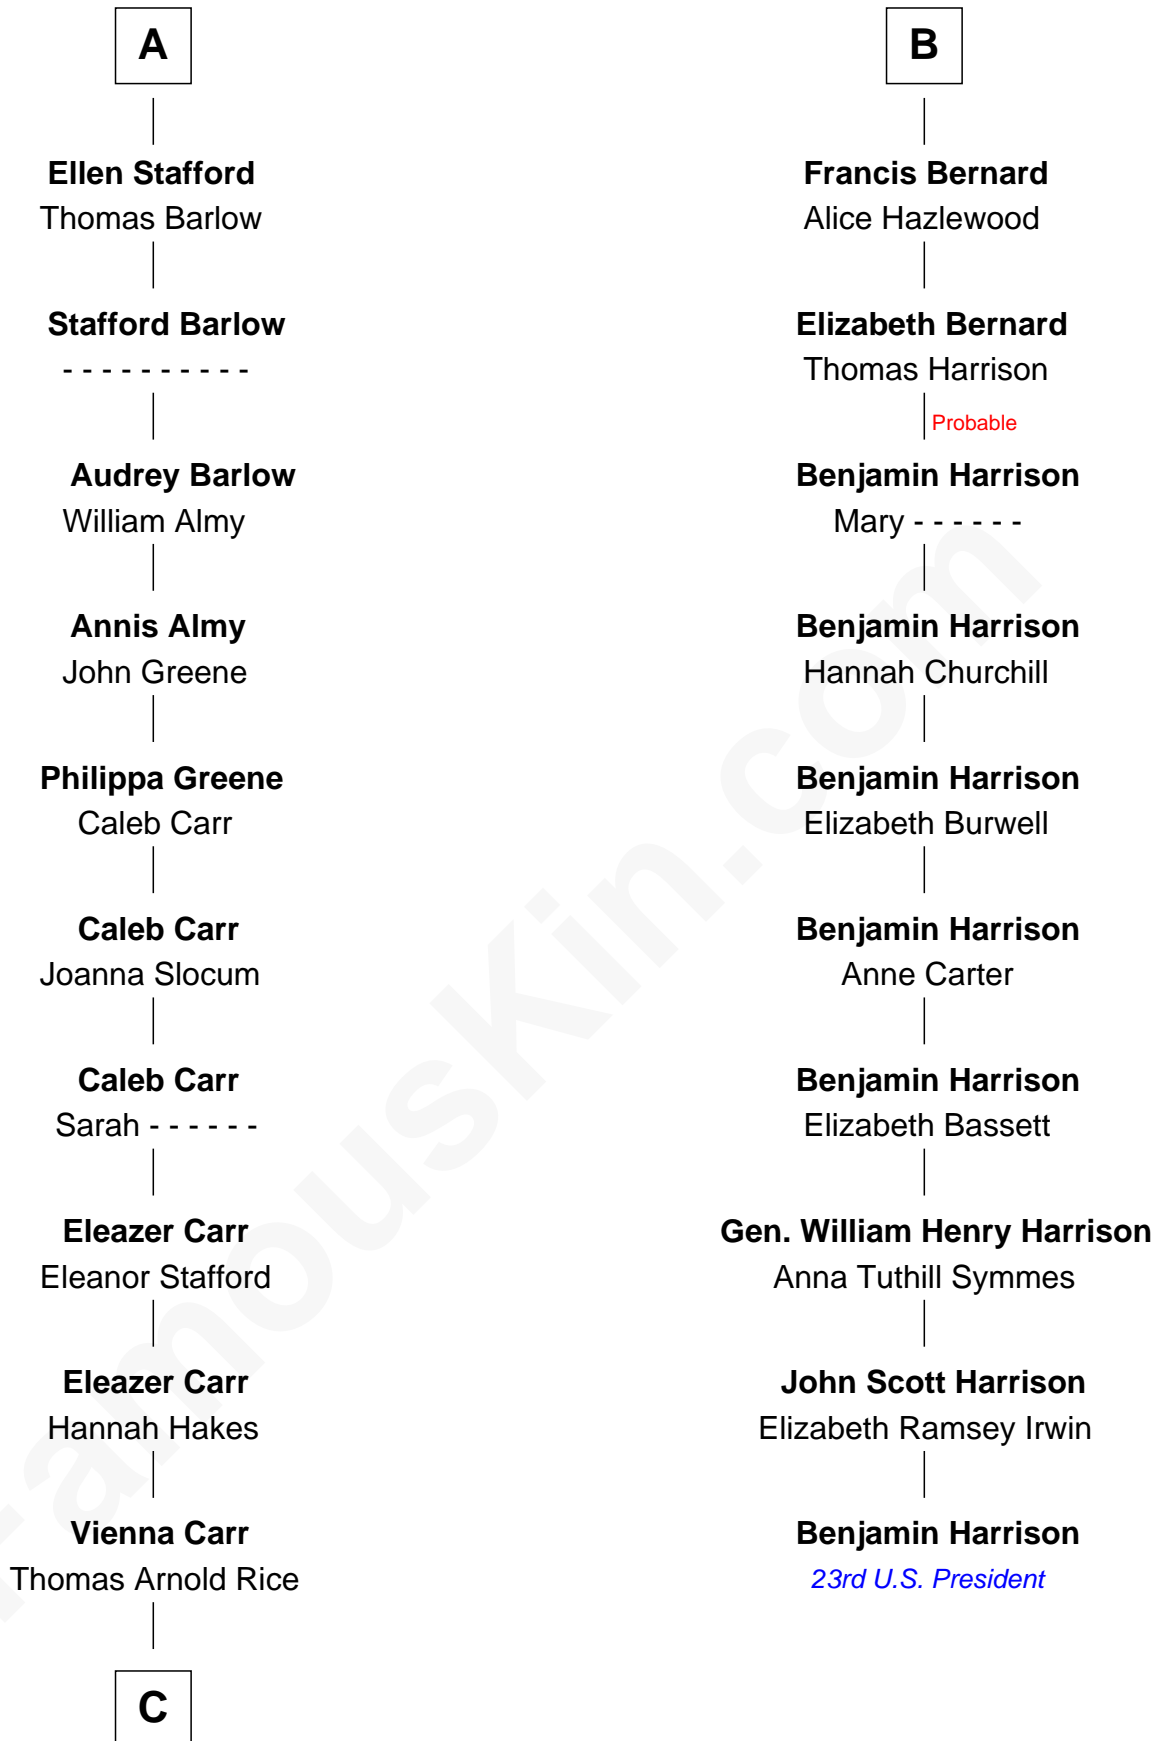

## Relationship Chart of

### Charlie Munger

Vice-Chairman of Berkshire Hathaway

16th cousin 4 times removed of

**Benjamin Harrison**  
23rd U.S. President

**C**

—  
**Caroline A. Rice**  
William H. Ingham

—  
**Helen Vienna Ingham**  
Charles W. Russell