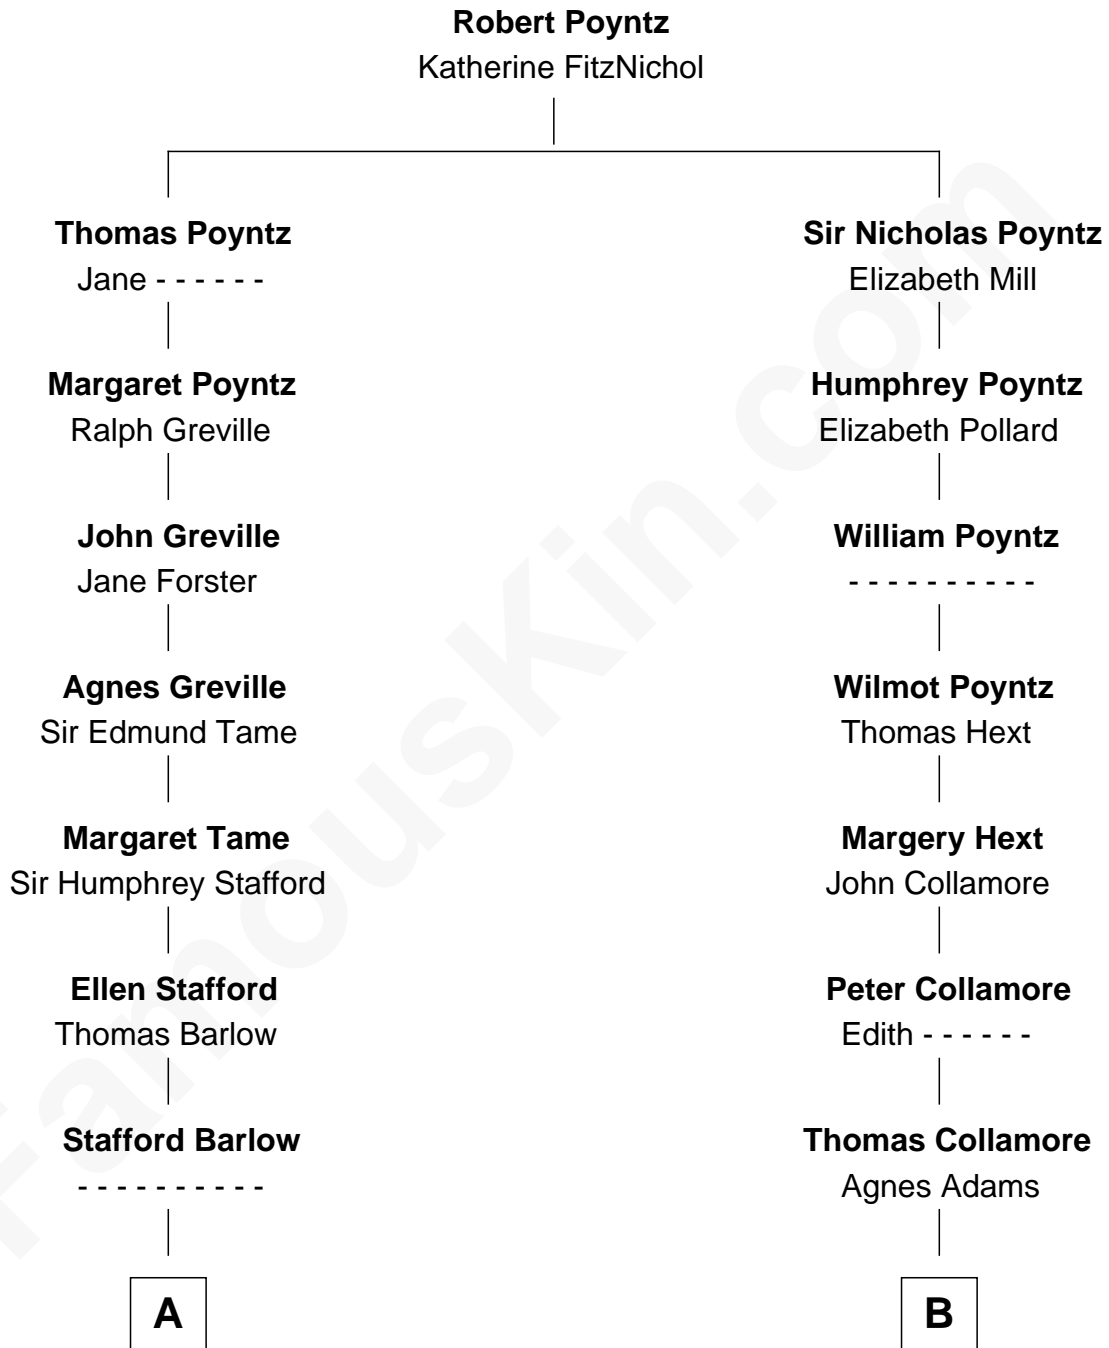

FamousKin.com

Relationship Chart of

Charlie Munger

Vice-Chairman of Berkshire Hathaway

14th cousin 4 times removed of

Benjamin Harrison
23rd U.S. President

C

—
Florence V. Russell

Alfred Case Munger

—
Charlie Munger

Vice-Chairman of Berkshire Hathaway

FamousKin.com