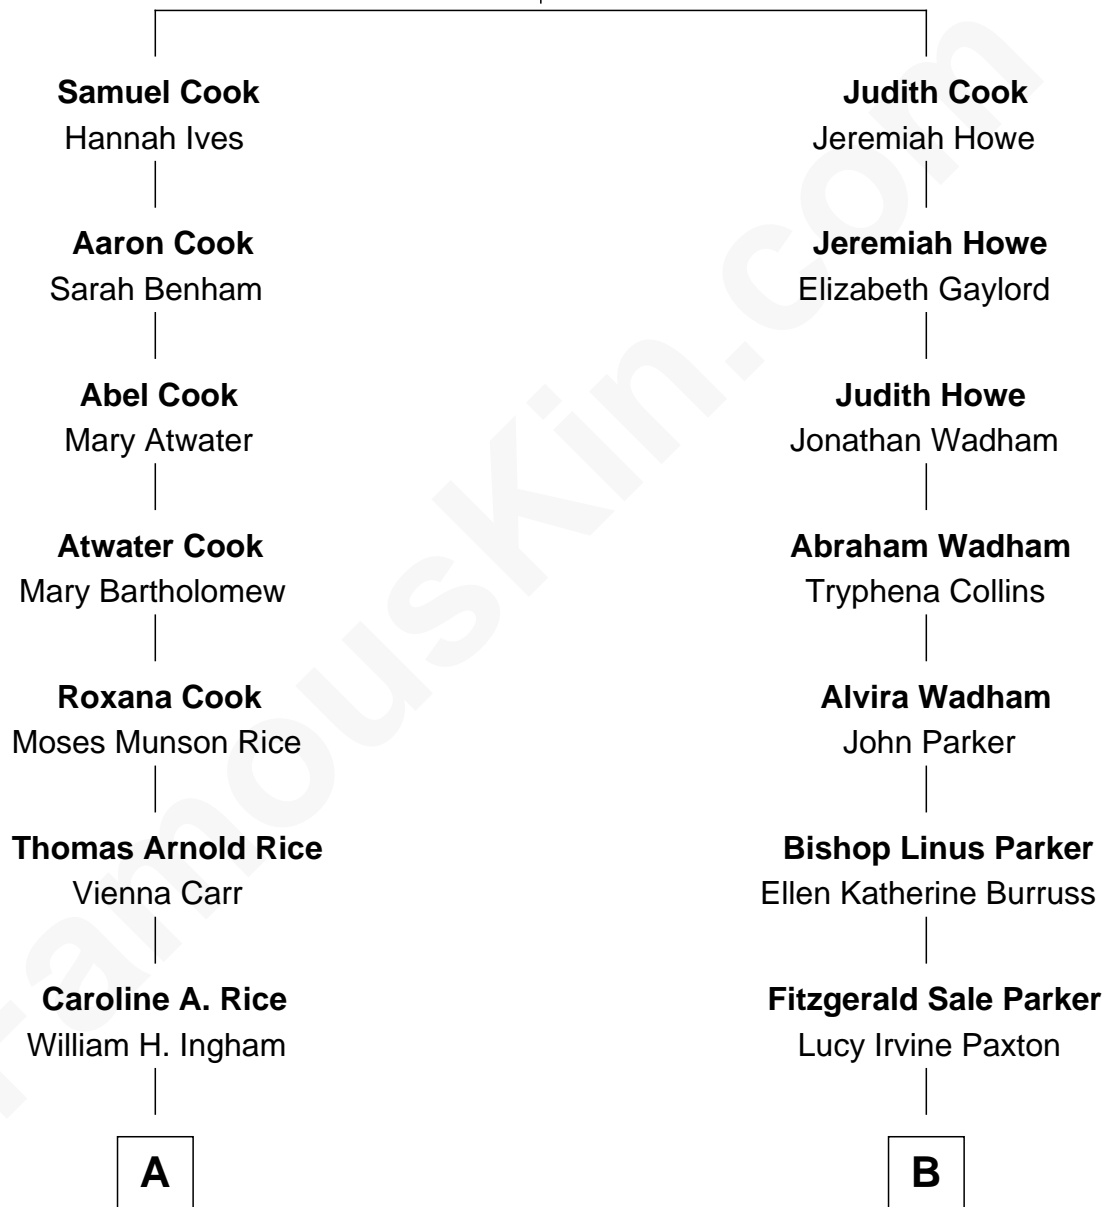

FamousKin.com Relationship Chart of

Charlie Munger

Vice-Chairman of Berkshire Hathaway

9th cousin of

Ed Helms

TV and Movie Actor

Samuel Cook

Hope Parker

A

Helen Vienna Ingham

Charles W. Russell

Florence V. Russell

Alfred Case Munger

Charlie Munger

Vice-Chairman of Berkshire Hathaway

B