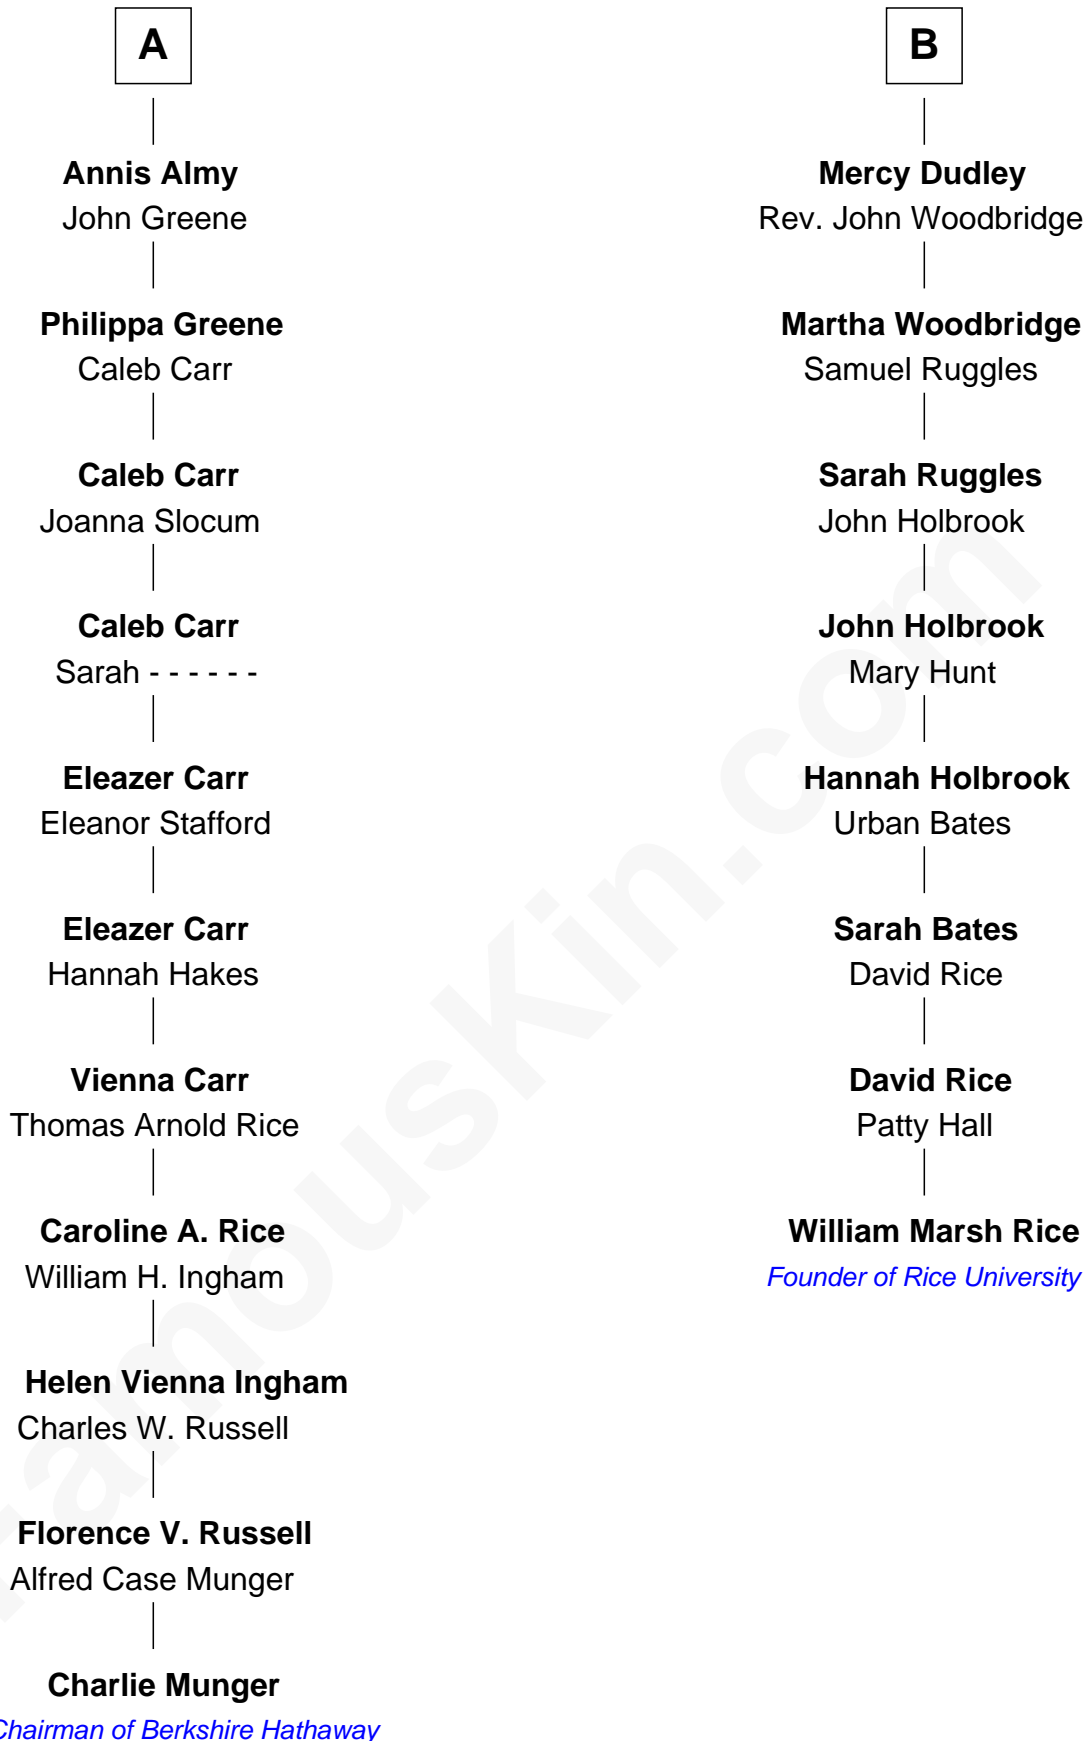

## Relationship Chart of

### Charlie Munger

*Vice-Chairman of Berkshire Hathaway*

14th cousin 3 times removed of

**William Marsh Rice**  
*Founder of Rice University*

Charlie Munger photo by [Nick Webb](#) (CC BY 2.0)