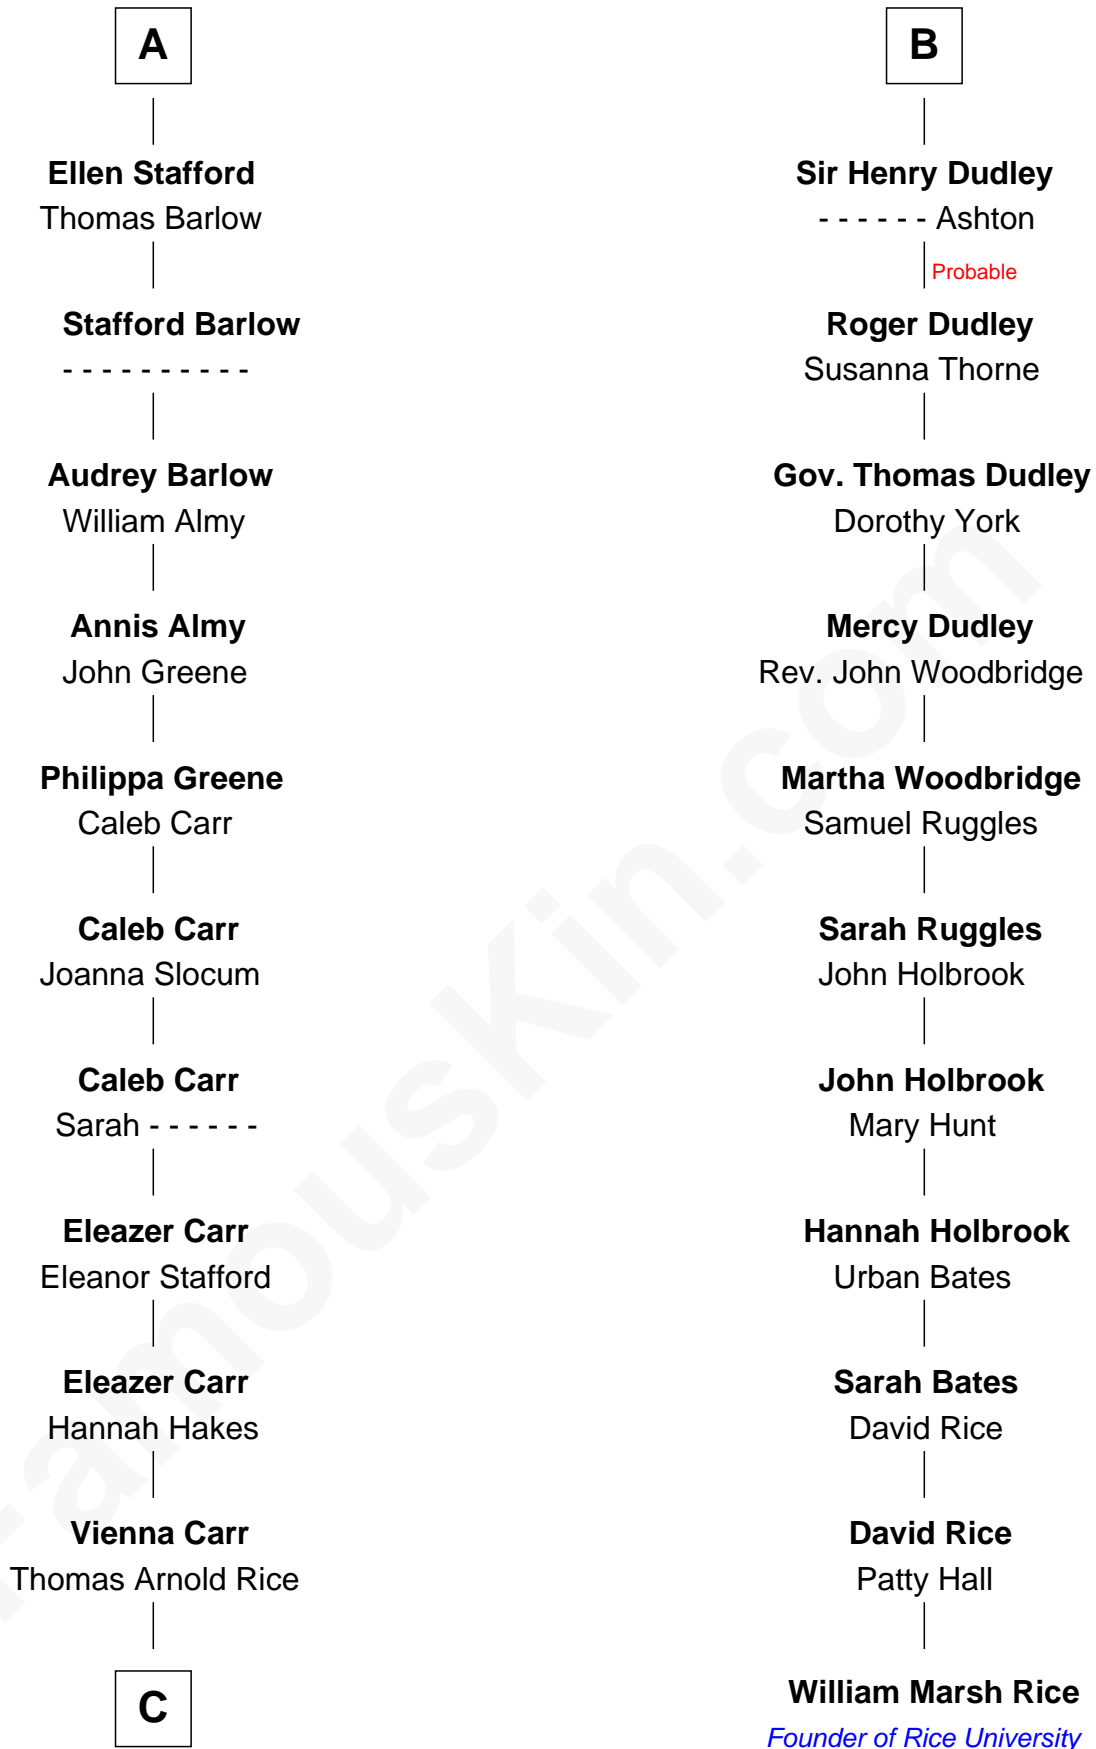

## Relationship Chart of

### Charlie Munger

*Vice-Chairman of Berkshire Hathaway*

17th cousin 3 times removed of

**William Marsh Rice**  
*Founder of Rice University*

**C**

—  
**Caroline A. Rice**  
William H. Ingham

—  
**Helen Vienna Ingham**  
Charles W. Russell

—  
**Florence V. Russell**  
Alfred Case Munger

—  
**Charlie Munger**  
*Vice-Chairman of Berkshire Hathaway*

FamousKin.com