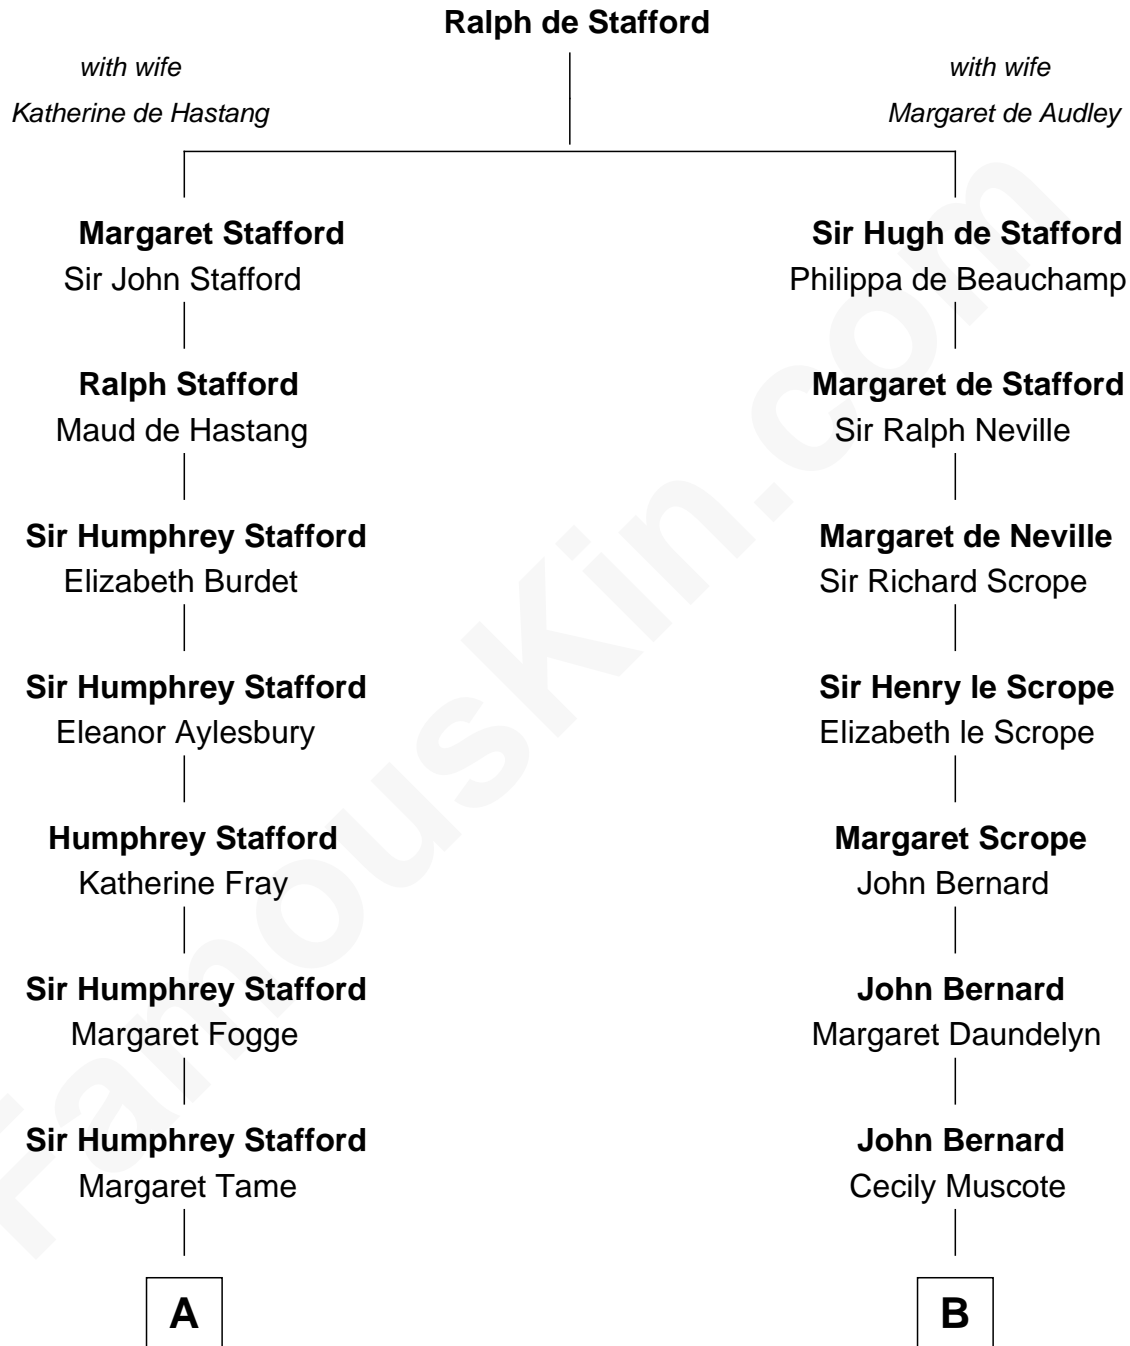

FamousKin.com

Relationship Chart of

Charlie Munger

Vice-Chairman of Berkshire Hathaway

17th cousin 3 times removed of

Harry F. Byrd

50th Governor of Virginia