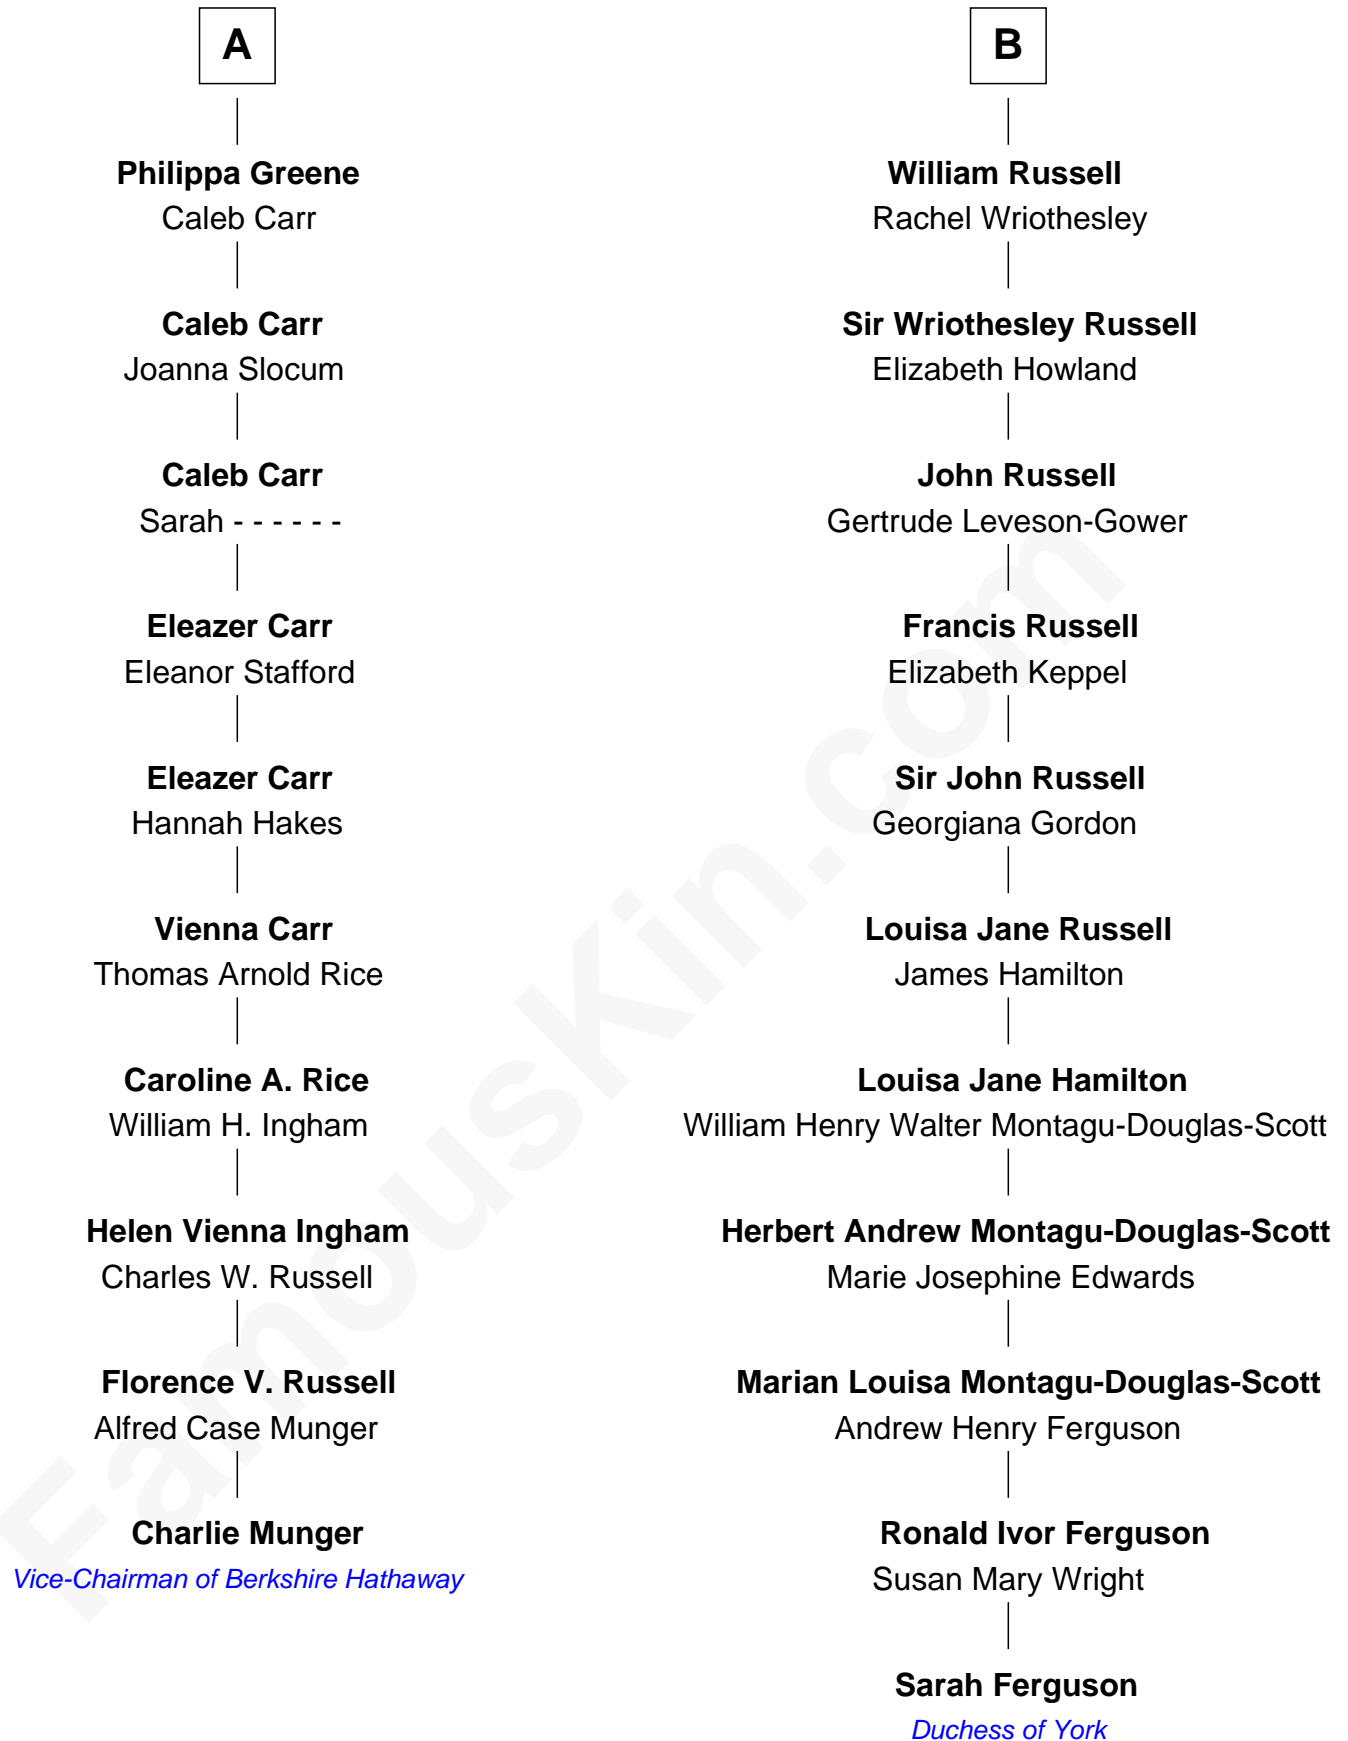

## Relationship Chart of

**Charlie Munger**

*Vice-Chairman of Berkshire Hathaway*

16th cousin 1 time removed of

**Sarah Ferguson**

*Duchess of York*

**Sir John Fray**  
Agnes Danvers

Charlie Munger photo by [Nick Webb](#) (CC BY 2.0)

Sarah Ferguson photo by [Norbert Aepli](#) (CC BY 3.0)