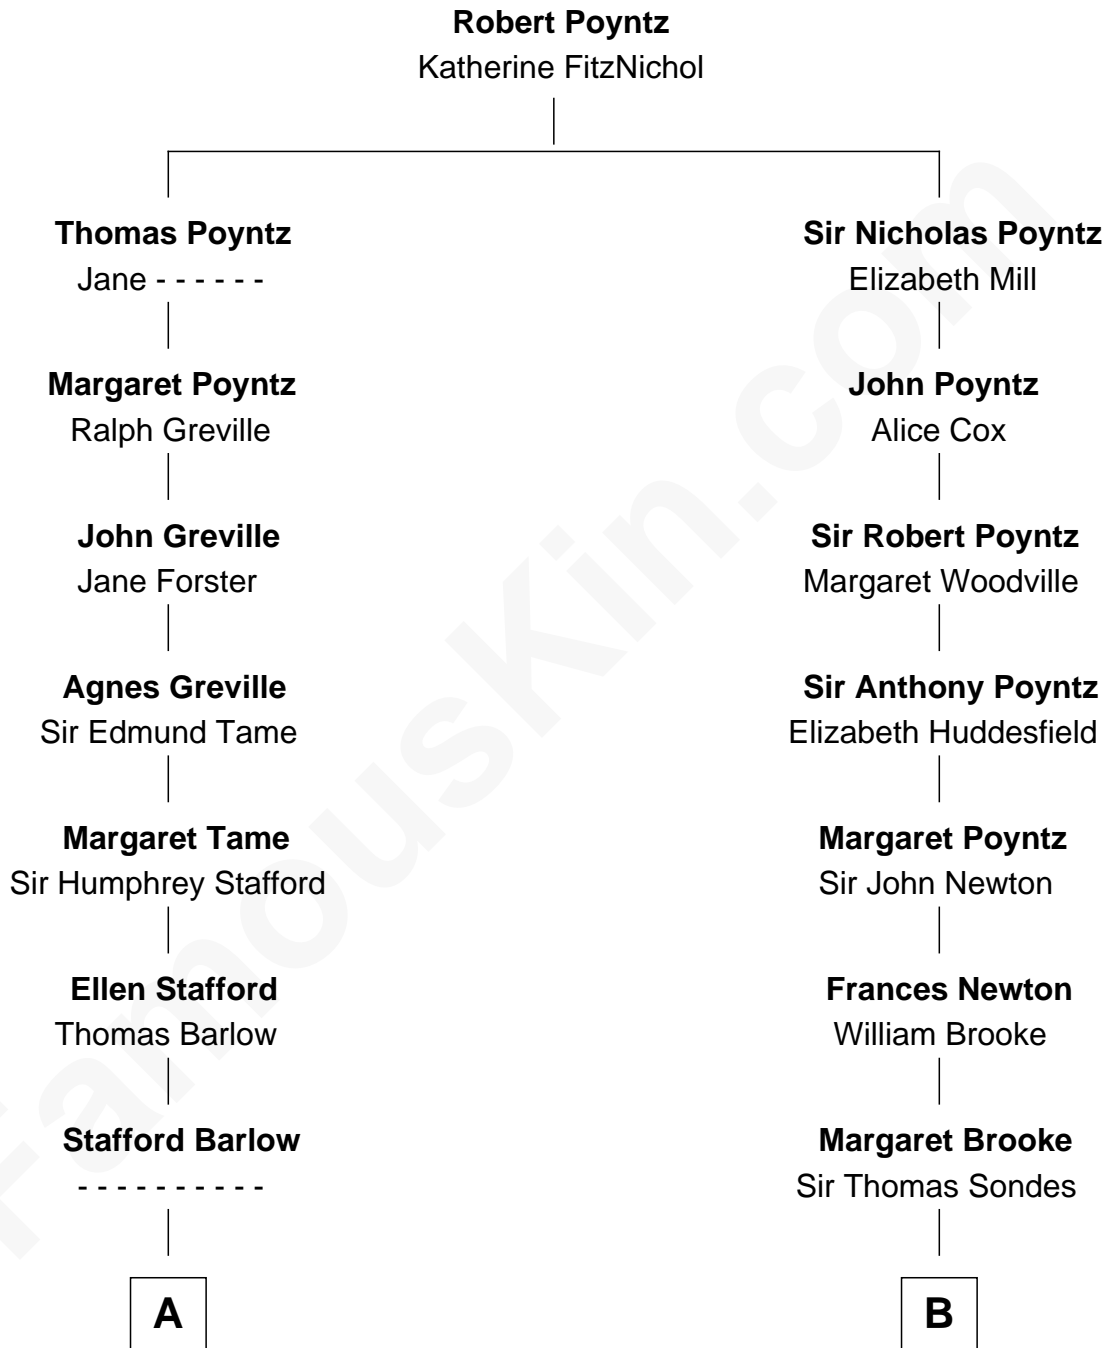

# FamousKin.com Relationship Chart of

**Charlie Munger**

*Vice-Chairman of Berkshire Hathaway*

18th cousin 2 times removed of

**Sarah Ferguson**

*Duchess of York*

**C**

**Florence V. Russell**

Alfred Case Munger

**Charlie Munger**

*Vice-Chairman of Berkshire Hathaway*

**D**

**Herbert Andrew Montagu-Douglas-Scott**

Marie Josephine Edwards

**Marian Louisa Montagu-Douglas-Scott**

Andrew Henry Ferguson

**Ronald Ivor Ferguson**

Susan Mary Wright

**Sarah Ferguson**

*Duchess of York*