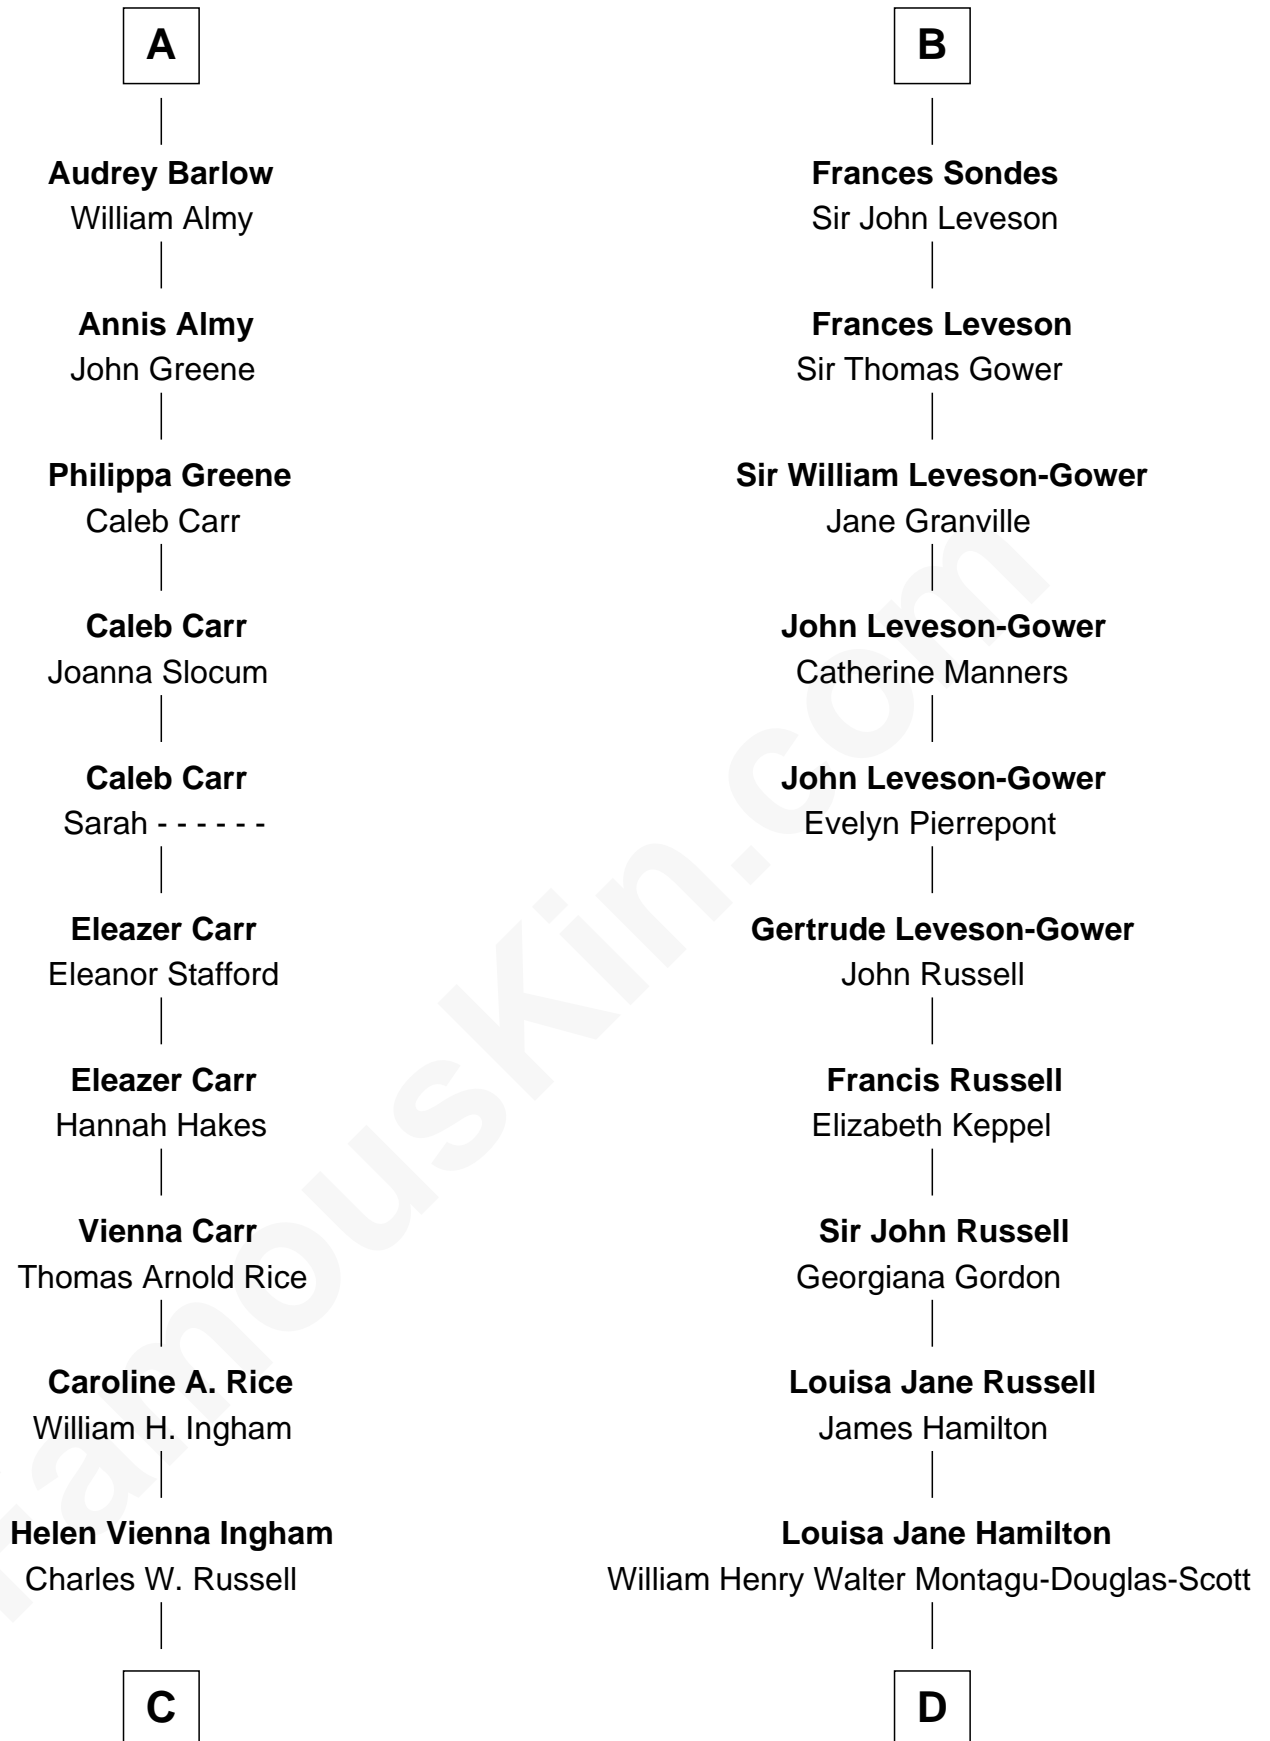

# FamousKin.com Relationship Chart of

**Charlie Munger**

*Vice-Chairman of Berkshire Hathaway*

18th cousin 2 times removed of

**Sarah Ferguson**

*Duchess of York*

**C**

**Florence V. Russell**

Alfred Case Munger

**Charlie Munger**

*Vice-Chairman of Berkshire Hathaway*

**D**

**Herbert Andrew Montagu-Douglas-Scott**

Marie Josephine Edwards

**Marian Louisa Montagu-Douglas-Scott**

Andrew Henry Ferguson

**Ronald Ivor Ferguson**

Susan Mary Wright

**Sarah Ferguson**

*Duchess of York*