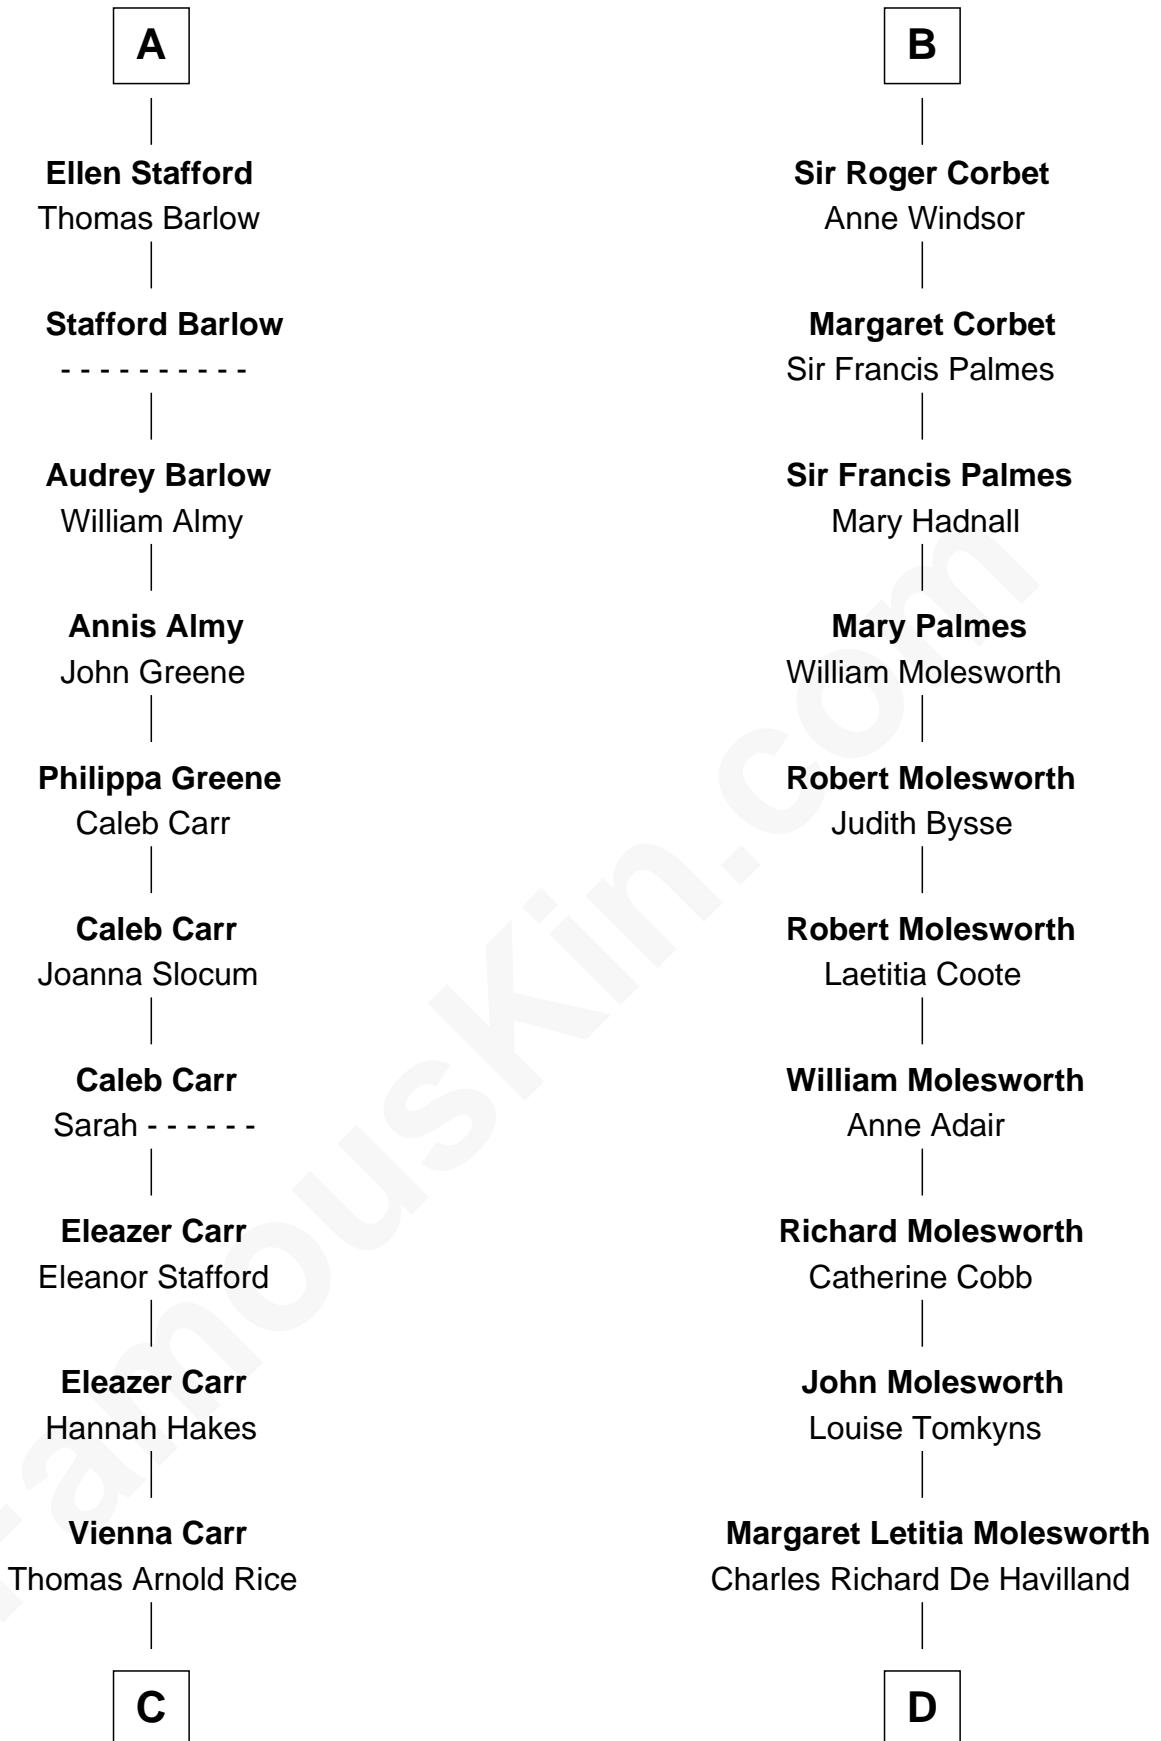

FamousKin.com

Relationship Chart of

Charlie Munger

Vice-Chairman of Berkshire Hathaway

18th cousin 2 times removed of

Joan Fontaine

Movie Actress

Ralph de Stafford

Elizabeth Belknap

Anne Ferrers

Sir Walter Devereux

Elizabeth Devereux

Sir Richard Corbet

Sir Robert Corbet

Elizabeth Vernon

B

C

Caroline A. Rice
William H. Ingham

Helen Vienna Ingham
Charles W. Russell

Florence V. Russell
Alfred Case Munger

Charlie Munger
Vice-Chairman of Berkshire Hathaway

D

Walter Augustus De Havilland
Lillian Augusta Ruse