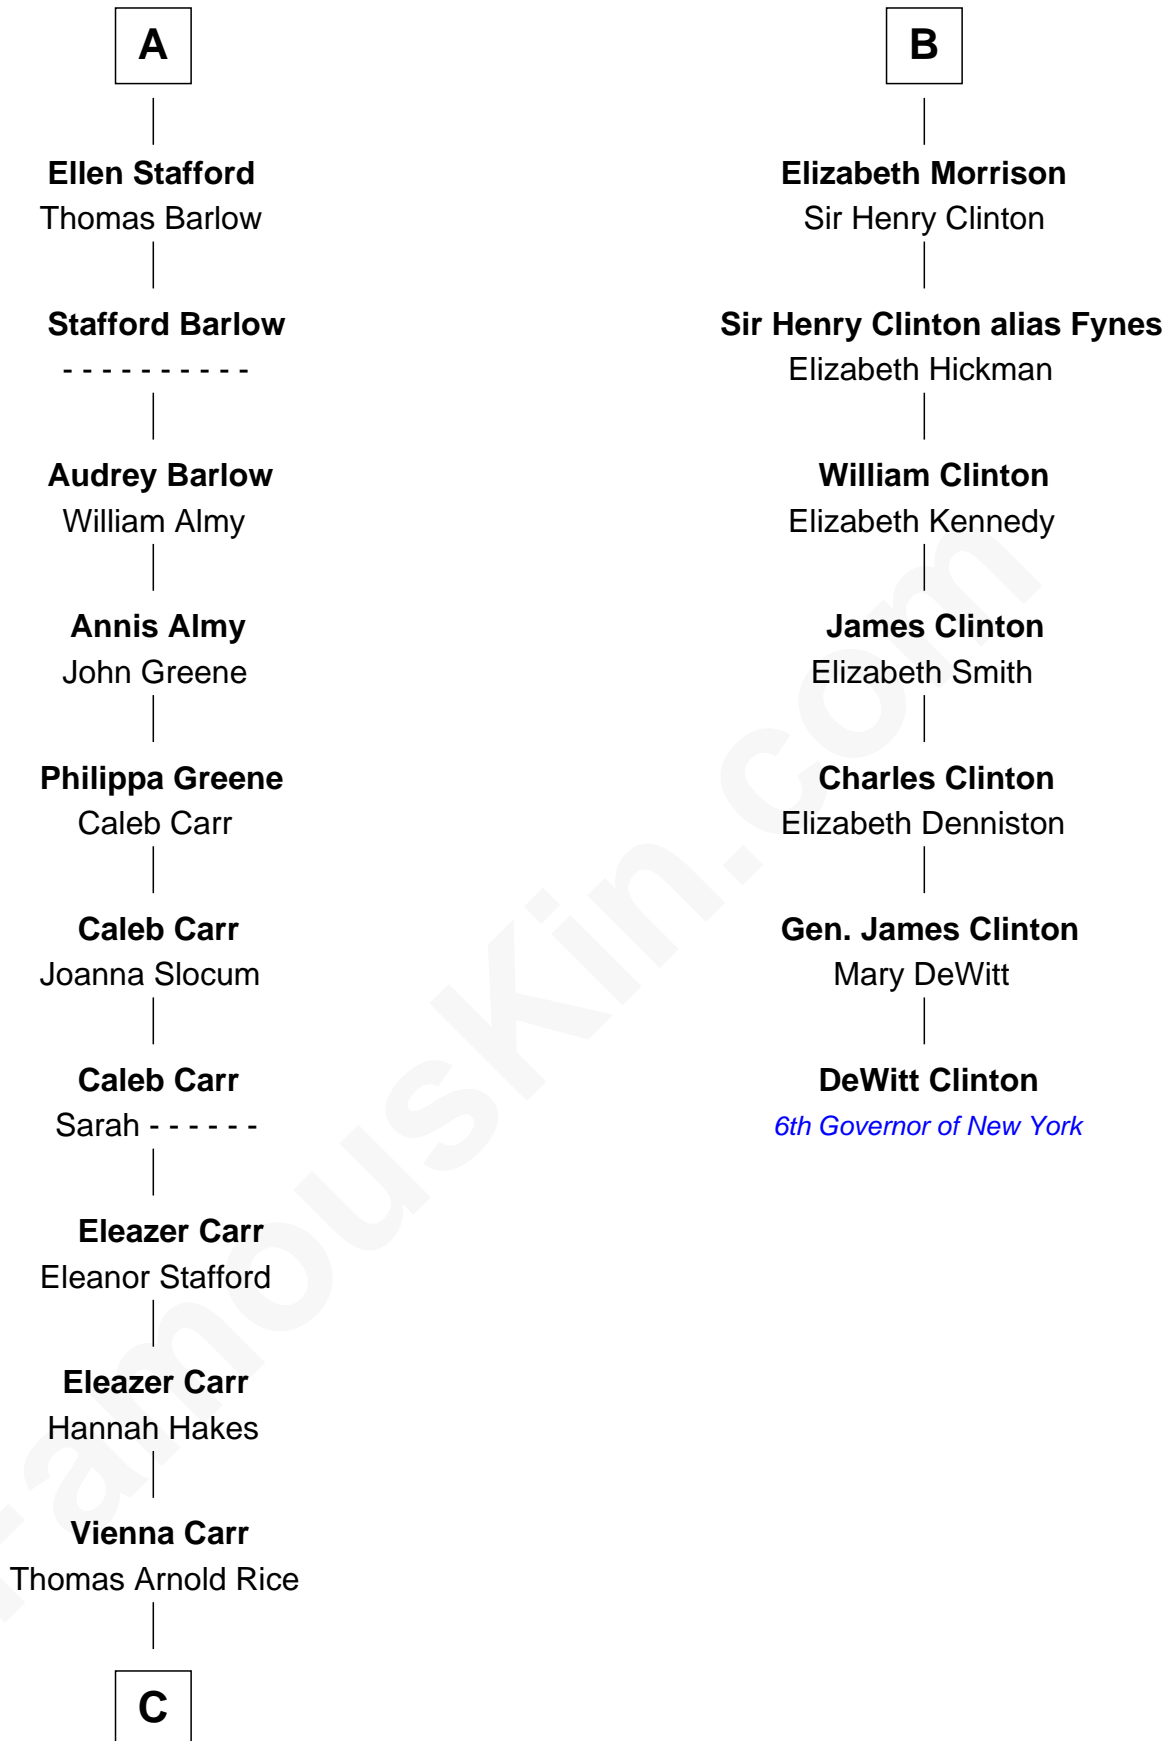

## Relationship Chart of

### Charlie Munger

Vice-Chairman of Berkshire Hathaway

13th cousin 7 times removed of

### DeWitt Clinton

6th Governor of New York

**C**

**Caroline A. Rice**  
William H. Ingham

**Helen Vienna Ingham**  
Charles W. Russell

**Florence V. Russell**  
Alfred Case Munger

**Charlie Munger**  
*Vice-Chairman of Berkshire Hathaway*