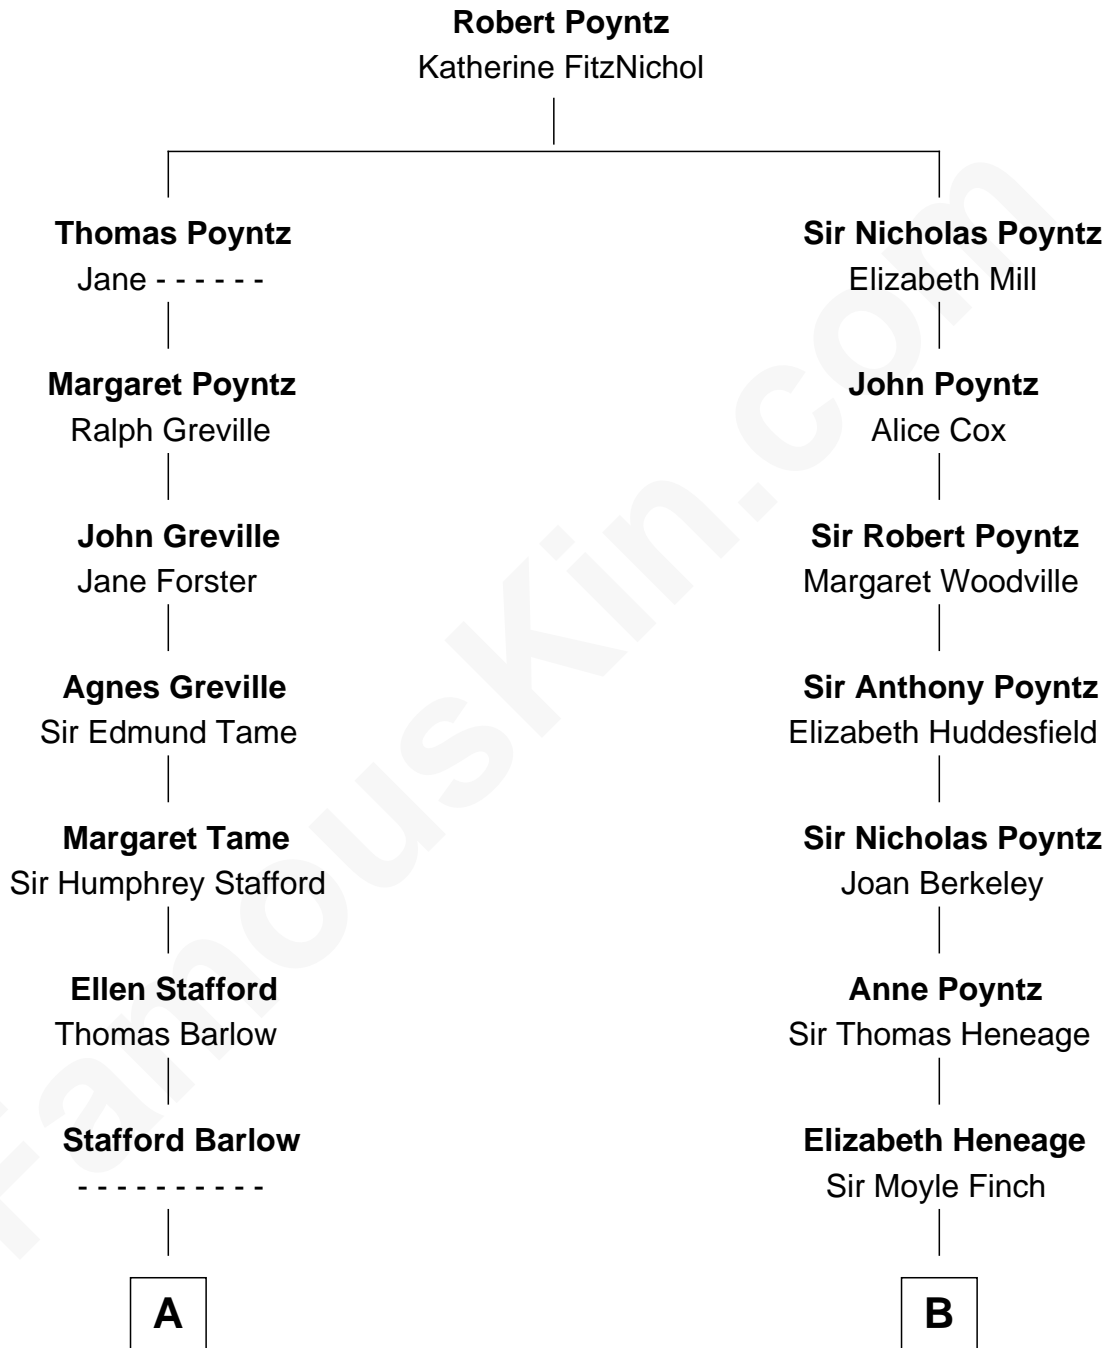

FamousKin.com

Relationship Chart of

Charlie Munger

Vice-Chairman of Berkshire Hathaway

14th cousin 4 times removed of

Lt. Gen. James Brudenell

Leader of the "Charge of the Light Brigade"

C

Florence V. Russell

Alfred Case Munger

Charlie Munger

Vice-Chairman of Berkshire Hathaway

FamousKin.com